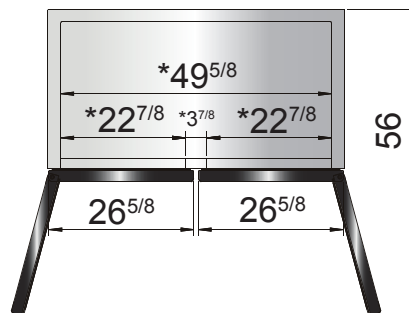

SPECIFICATIONS

Models	Door	Capacity (Cu.Ft.)	Shelves	Casters (inch)	Amps (A)	Voltage (V/Hz/Ph)	HP	Refrigerant	Exterior Dimensions (inch)	Net Weight (lbs)	Gross Weight (lbs)
MCF8701GR	1	19.1	4	4	6.3	115/60/1	1/2	R290	27×31 ^{7/10} ×83 ^{1/10}	309	342
MCF8703ES	2	44.8	8	4	8.6	115/60/1	3/4	R290	54 ^{2/5} ×31 ^{7/10} ×83 ^{1/10}	498	553

PLAN VIEW

MCF8701GR

MCF8703ES

*Interior Dimensions

SELF-CLOSING
AND STAY OPEN
DOOR FEATURE

Casters

Temperature control

Door lock