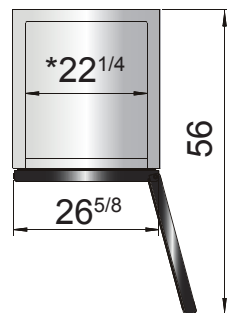

SPECIFICATIONS

Models	Door	Capacity (Cu.Ft.)	Shelves	Casters (inch)	Amps (A)	Voltage (V/Hz/Ph)	HP	Refrigerant	Exterior Dimensions (inch)	Net Weight (lbs)	Gross Weight (lbs)
MCF8701GR	1	19.1	4	4	6.3	115/60/1	1/2	R290	27×31 ^{7/10} ×83 ^{1/10}	309	342
MCF8703ES	2	44.8	8	4	8.6	115/60/1	3/4	R290	54 ^{2/5} ×31 ^{7/10} ×83 ^{1/10}	498	553

PLAN VIEW

MCF8701GR

MCF8703ES

*Interior Dimensions

SELF-CLOSING
AND STAY OPEN
DOOR FEATURE

Casters

Temperature control

Door lock