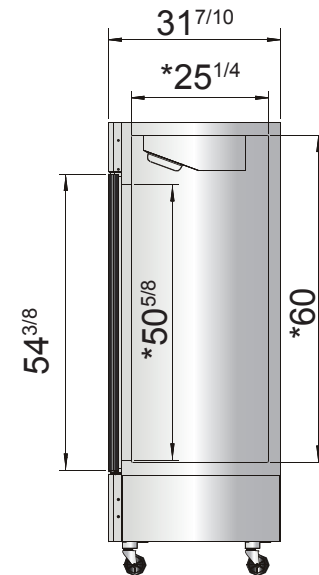

SPECIFICATIONS

Models	Door	Capacity (Cu.Ft.)	Shelves	Casters (inch)	Amps (A)	Voltage (V/Hz/Ph)	HP	Refrigerant	Exterior Dimensions (inch)	Net Weight (lbs)	Gross Weight (lbs)
MCF8701GR	1	19.1	4	4	6.3	115/60/1	1/2	R290	27×31 ^{7/10} ×83 ^{1/10}	309	342
MCF8703ES	2	44.8	8	4	8.6	115/60/1	3/4	R290	54 ^{2/5} ×31 ^{7/10} ×83 ^{1/10}	498	553

PLAN VIEW

MCF8701GR

MCF8703ES

*Interior Dimensions

SELF-CLOSING
AND STAY OPEN
DOOR FEATURE

Casters

Temperature control

Door lock