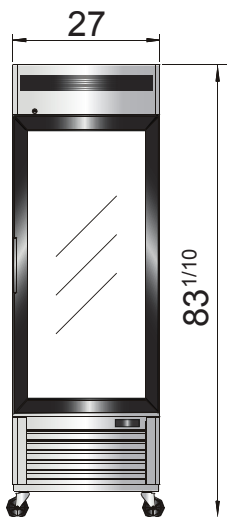

Glass Door Reach-In Freezers

Standard Features

- Stainless steel exterior & interior
- LED interior lights
- Heavy duty Embraco compressor with environmentally friendly R290 refrigerant
- Dixell digital controller
- Maintains temperatures between -8°F – 0°F
- Self-closing door(s) with automatic stay open feature
- Recessed door handle
- Magnetic door gasket
- Double pane glass door
- Pre-installed casters
- NEMA-5-15P plug standard
- Four(4) pre-installed shelves per section

For confirmation and updates on the latest energy star models, please visit energystar.gov

"WE MAKE THE KITCHEN BETTER!"

Toll Free: 855-855-0399 Email: info@atosausa.com
 www.atosa.com | www.atosausa.com
 California, Colorado, Florida, Georgia, Illinois,
 Massachusetts, New Jersey, Ohio, Texas, Washington

SPECIFICATIONS

Models	Door	Capacity (Cu.Ft.)	Shelves	Casters (inch)	Amps (A)	Voltage (V/Hz/Ph)	HP	Refrigerant	Exterior Dimensions (inch)	Net Weight (lbs)	Gross Weight (lbs)
MCF8701GR	1	19.1	4	4	6.3	115/60/1	1/2	R290	27×31 ^{7/10} ×83 ^{1/10}	309	342
MCF8703ES	2	44.8	8	4	8.6	115/60/1	3/4	R290	54 ^{2/5} ×31 ^{7/10} ×83 ^{1/10}	498	553

PLAN VIEW

MCF8701GR

MCF8703ES

*Interior Dimensions

SELF-CLOSING
AND STAY OPEN
DOOR FEATURE

Casters

Temperature control

Door lock