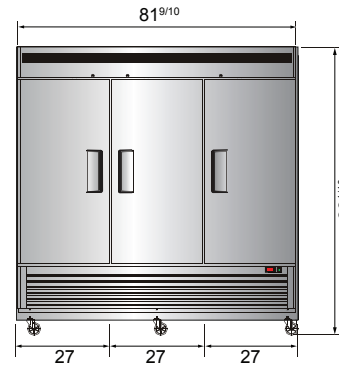

## SPECIFICATIONS

Models	Door	Capacity (Cu.Ft.)	Shelves	Casters (inch)	Amps (A)	Voltage (V/Hz/Ph)	HP	Refrigerant	Exterior Dimensions (inch)	Net Weight (lbs)	Gross Weight (lbs)
MBF8501GR	1	19.1	3	4	6.3	115/60/1	1/2	R290	27×31 <sup>7/10</sup> ×83 <sup>1/10</sup>	265	298
MBF8502GR	2	28.5	6	4	8.6	115/60/1	3/4	R290	39 <sup>1/2</sup> ×31 <sup>7/10</sup> ×83 <sup>1/10</sup>	330	379
MBF8503GR	2	44.8	6	4	8.6	115/60/1	3/4	R290	54 <sup>2/5</sup> ×31 <sup>7/10</sup> ×83 <sup>1/10</sup>	410	465
MBF8504GR	3	68	9	4	6.2	208-230/115/60/1	1	R290	81 <sup>9/10</sup> ×31 <sup>7/10</sup> ×83 <sup>1/10</sup>	551	628

## PLAN VIEW

**MBF8501GR**

**MBF8502GR**

**MBF8503GR**

**MBF8504GR**

\*Interior Dimensions

SELF-CLOSING AND STAY OPEN DOOR FEATURE

Casters