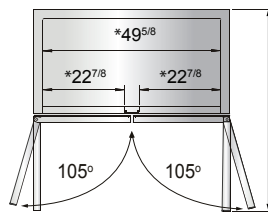

## SPECIFICATIONS

Models	Door	Capacity (Cu.Ft.)	Shelves	Casters (inch)	Amps (A)	Voltage (V/Hz/Ph)	HP	Refrigerant	Exterior Dimensions (inch)	Net Weight (lbs)	Gross Weight (lbs)
MBF8501GR	1	19.1	3	4	6.3	115/60/1	1/2	R290	27×31 <sup>7/10</sup> ×83 <sup>1/10</sup>	265	298
MBF8502GR	2	28.5	6	4	8.6	115/60/1	3/4	R290	39 <sup>1/2</sup> ×31 <sup>7/10</sup> ×83 <sup>1/10</sup>	330	379
MBF8503GR	2	44.8	6	4	8.6	115/60/1	3/4	R290	54 <sup>2/5</sup> ×31 <sup>7/10</sup> ×83 <sup>1/10</sup>	410	465
MBF8504GR	3	68	9	4	6.2	208-230/115/60/1	1	R290	81 <sup>9/10</sup> ×31 <sup>7/10</sup> ×83 <sup>1/10</sup>	551	628

## PLAN VIEW

**MBF8501GR**

**MBF8502GR**

**MBF8503GR**

**MBF8504GR**

\*Interior Dimensions

SELF-CLOSING AND STAY OPEN DOOR FEATURE

Casters