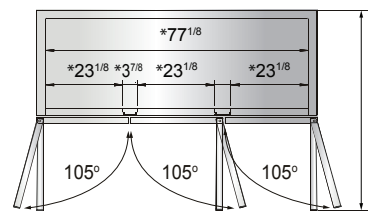

## SPECIFICATIONS

Models	Door	Capacity (Cu.Ft.)	Shelves	Casters (inch)	Amps (A)	Voltage (V/Hz/Ph)	HP	Refrigerant	Exterior Dimensions (inch)	Net Weight (lbs)	Gross Weight (lbs)
MBF8501GR	1	19.1	3	4	6.3	115/60/1	1/2	R290	27×31 <sup>7/10</sup> ×83 <sup>1/10</sup>	265	298
MBF8502GR	2	28.5	6	4	8.6	115/60/1	3/4	R290	39 <sup>1/2</sup> ×31 <sup>7/10</sup> ×83 <sup>1/10</sup>	330	379
MBF8503GR	2	44.8	6	4	8.6	115/60/1	3/4	R290	54 <sup>2/5</sup> ×31 <sup>7/10</sup> ×83 <sup>1/10</sup>	410	465
MBF8504GR	3	68	9	4	6.2	208-230/115/60/1	1	R290	81 <sup>9/10</sup> ×31 <sup>7/10</sup> ×83 <sup>1/10</sup>	551	628

## PLAN VIEW

**MBF8501GR**

**MBF8502GR**

**MBF8503GR**

**MBF8504GR**

\*Interior Dimensions

SELF-CLOSING AND STAY OPEN DOOR FEATURE

Casters