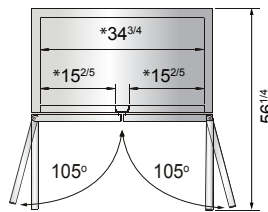

## SPECIFICATIONS

Models	Door	Capacity (Cu.Ft.)	Shelves	Casters (inch)	Amps (A)	Voltage (V/Hz/Ph)	HP	Refrigerant	Exterior Dimensions (inch)	Net Weight (lbs)	Gross Weight (lbs)
MBF8501GR	1	19.1	3	4	6.3	115/60/1	1/2	R290	27×31 <sup>7/10</sup> ×83 <sup>1/10</sup>	265	298
MBF8502GR	2	28.5	6	4	8.6	115/60/1	3/4	R290	39 <sup>1/2</sup> ×31 <sup>7/10</sup> ×83 <sup>1/10</sup>	330	379
MBF8503GR	2	44.8	6	4	8.6	115/60/1	3/4	R290	54 <sup>2/5</sup> ×31 <sup>7/10</sup> ×83 <sup>1/10</sup>	410	465
MBF8504GR	3	68	9	4	6.2	208-230/115/60/1	1	R290	81 <sup>9/10</sup> ×31 <sup>7/10</sup> ×83 <sup>1/10</sup>	551	628

## PLAN VIEW

**MBF8501GR**

**MBF8502GR**

**MBF8503GR**

**MBF8504GR**

\*Interior Dimensions

SELF-CLOSING AND STAY OPEN DOOR FEATURE

Casters