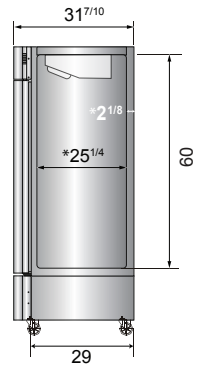

## SPECIFICATIONS

Models	Door	Capacity (Cu.Ft.)	Shelves	Casters (inch)	Amps (A)	Voltage (V/Hz/Ph)	HP	Refrigerant	Exterior Dimensions (inch)	Net Weight (lbs)	Gross Weight (lbs)
MBF8501GR	1	19.1	3	4	6.3	115/60/1	1/2	R290	27×31 <sup>7/10</sup> ×83 <sup>1/10</sup>	265	298
MBF8502GR	2	28.5	6	4	8.6	115/60/1	3/4	R290	39 <sup>1/2</sup> ×31 <sup>7/10</sup> ×83 <sup>1/10</sup>	330	379
MBF8503GR	2	44.8	6	4	8.6	115/60/1	3/4	R290	54 <sup>2/5</sup> ×31 <sup>7/10</sup> ×83 <sup>1/10</sup>	410	465
MBF8504GR	3	68	9	4	6.2	208-230/115/60/1	1	R290	81 <sup>9/10</sup> ×31 <sup>7/10</sup> ×83 <sup>1/10</sup>	551	628

## PLAN VIEW

**MBF8501GR**

**MBF8502GR**

**MBF8503GR**

**MBF8504GR**

\*Interior Dimensions

SELF-CLOSING AND STAY OPEN DOOR FEATURE

Casters