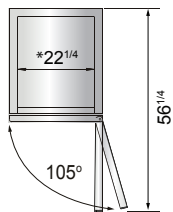

## SPECIFICATIONS

Models	Door	Capacity (Cu.Ft.)	Shelves	Casters (inch)	Amps (A)	Voltage (V/Hz/Ph)	HP	Refrigerant	Exterior Dimensions (inch)	Net Weight (lbs)	Gross Weight (lbs)
MBF8501GR	1	19.1	3	4	6.3	115/60/1	1/2	R290	27×31 <sup>7/10</sup> ×83 <sup>1/10</sup>	265	298
MBF8502GR	2	28.5	6	4	8.6	115/60/1	3/4	R290	39 <sup>1/2</sup> ×31 <sup>7/10</sup> ×83 <sup>1/10</sup>	330	379
MBF8503GR	2	44.8	6	4	8.6	115/60/1	3/4	R290	54 <sup>2/5</sup> ×31 <sup>7/10</sup> ×83 <sup>1/10</sup>	410	465
MBF8504GR	3	68	9	4	6.2	208-230/115/60/1	1	R290	81 <sup>9/10</sup> ×31 <sup>7/10</sup> ×83 <sup>1/10</sup>	551	628

## PLAN VIEW

**MBF8501GR**

**MBF8502GR**

**MBF8503GR**

**MBF8504GR**

\*Interior Dimensions

SELF-CLOSING AND STAY OPEN DOOR FEATURE

Casters