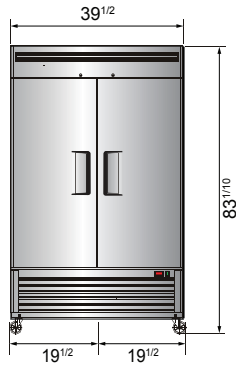

## SPECIFICATIONS

Models	Door	Capacity (Cu.Ft.)	Shelves	Casters (inch)	Amps (A)	Voltage (V/Hz/Ph)	HP	Refrigerant	Exterior Dimensions (inch)	Net Weight (lbs)	Gross Weight (lbs)
MBF8501GR	1	19.1	3	4	6.3	115/60/1	1/2	R290	27×31 <sup>7/10</sup> ×83 <sup>1/10</sup>	265	298
MBF8502GR	2	28.5	6	4	8.6	115/60/1	3/4	R290	39 <sup>1/2</sup> ×31 <sup>7/10</sup> ×83 <sup>1/10</sup>	330	379
MBF8503GR	2	44.8	6	4	8.6	115/60/1	3/4	R290	54 <sup>2/5</sup> ×31 <sup>7/10</sup> ×83 <sup>1/10</sup>	410	465
MBF8504GR	3	68	9	4	6.2	208-230/115/60/1	1	R290	81 <sup>9/10</sup> ×31 <sup>7/10</sup> ×83 <sup>1/10</sup>	551	628

## PLAN VIEW

**MBF8501GR**

**MBF8502GR**

**MBF8503GR**

**MBF8504GR**

\*Interior Dimensions

SELF-CLOSING AND STAY OPEN DOOR FEATURE

Casters