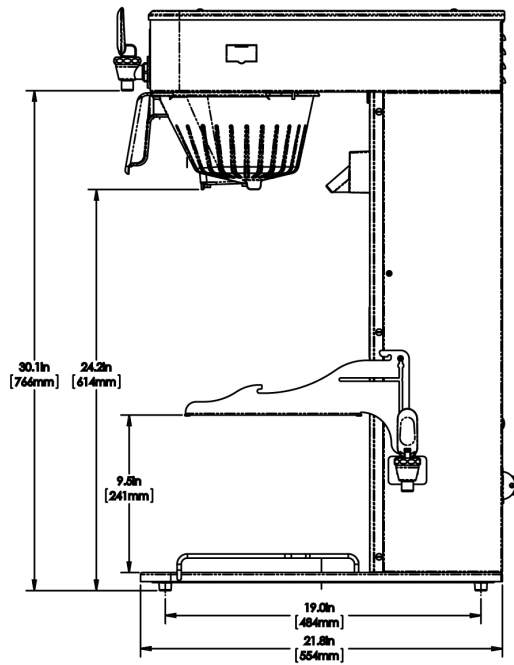

## Plumbing Requirements

PSI	kPa	Fitting Supplied	Water Flow Required (GPM)
20-90	138-621	1/4" Male Flare Fitting	1.25

Created on:  
09/13/2017

Unit			Shipping					
	Width	Height	Depth	Width	Height	Depth	Weight	Volume
English	11.6 in.	35.0 in.	21.8 in.	-	-	-	29.800 lbs	5.593 ft <sup>3</sup>
Metric	29.5 cm	88.9 cm	55.4 cm	-	-	-	13.517 kgs	0.158 m <sup>3</sup>