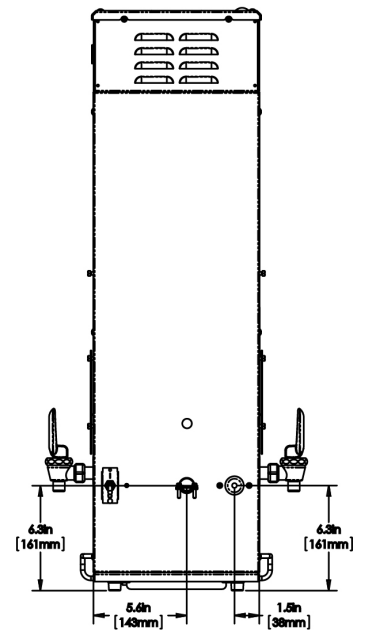

Created on:  
09/13/2017

Unit			Shipping					
	Width	Height	Depth	Width	Height	Depth	Weight	Volume
English	11.6 in.	35.0 in.	21.8 in.	-	-	-	29.800 lbs	5.593 ft <sup>3</sup>
Metric	29.5 cm	88.9 cm	55.4 cm	-	-	-	13.517 kgs	0.158 m <sup>3</sup>