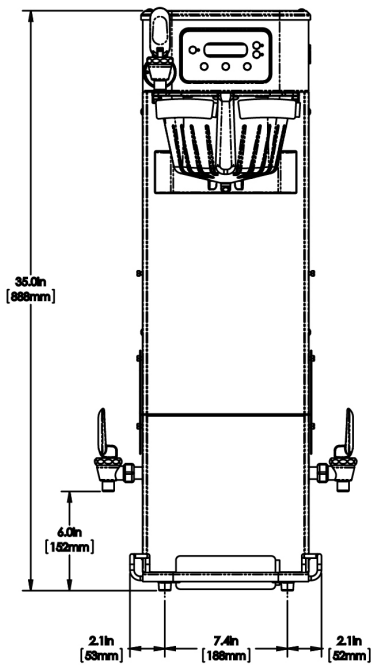

Created on:  
09/13/2017

Unit			Shipping					
	Width	Height	Depth	Width	Height	Depth	Weight	Volume
English	11.6 in.	35.0 in.	21.8 in.	-	-	-	29.800 lbs	5.593 ft <sup>3</sup>
Metric	29.5 cm	88.9 cm	55.4 cm	-	-	-	13.517 kgs	0.158 m <sup>3</sup>