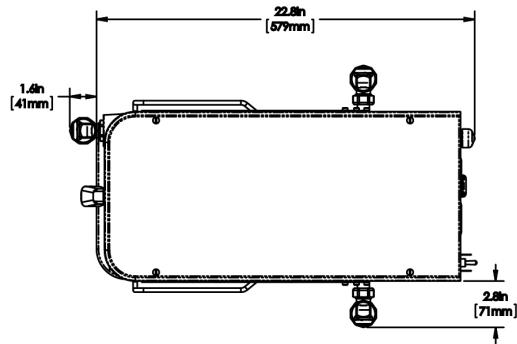

Created on:  
09/13/2017

Unit			Shipping					
	Width	Height	Depth	Width	Height	Depth	Weight	Volume
English	11.6 in.	35.0 in.	21.8 in.	-	-	-	29.800 lbs	5.593 ft <sup>3</sup>
Metric	29.5 cm	88.9 cm	55.4 cm	-	-	-	13.517 kgs	0.158 m <sup>3</sup>