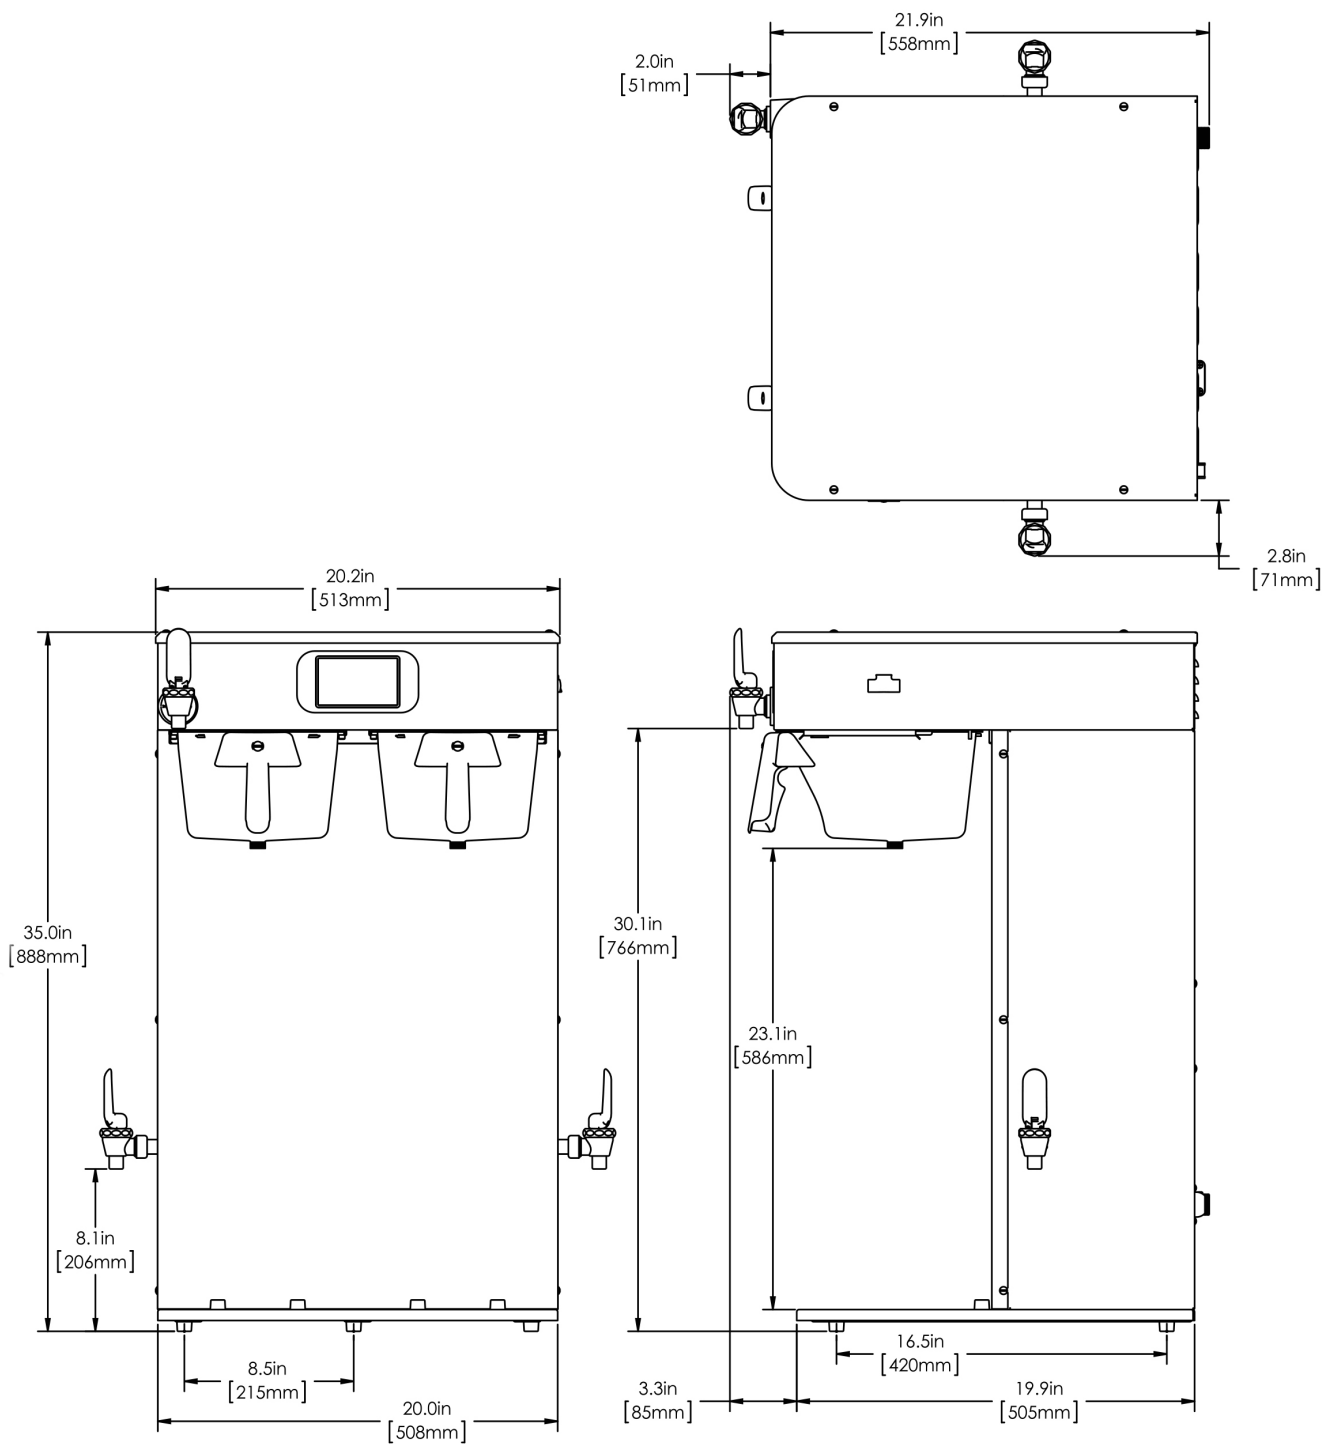

Created on:  
01/24/2019

Unit			Shipping					
	Width	Height	Depth	Width	Height	Depth	Weight	Volume
English	20.0 in.	35.0 in.	22.0 in.	-	-	-	89.000 lbs	-
Metric	50.8 cm	88.9 cm	55.9 cm	-	-	-	40.370 kgs	-