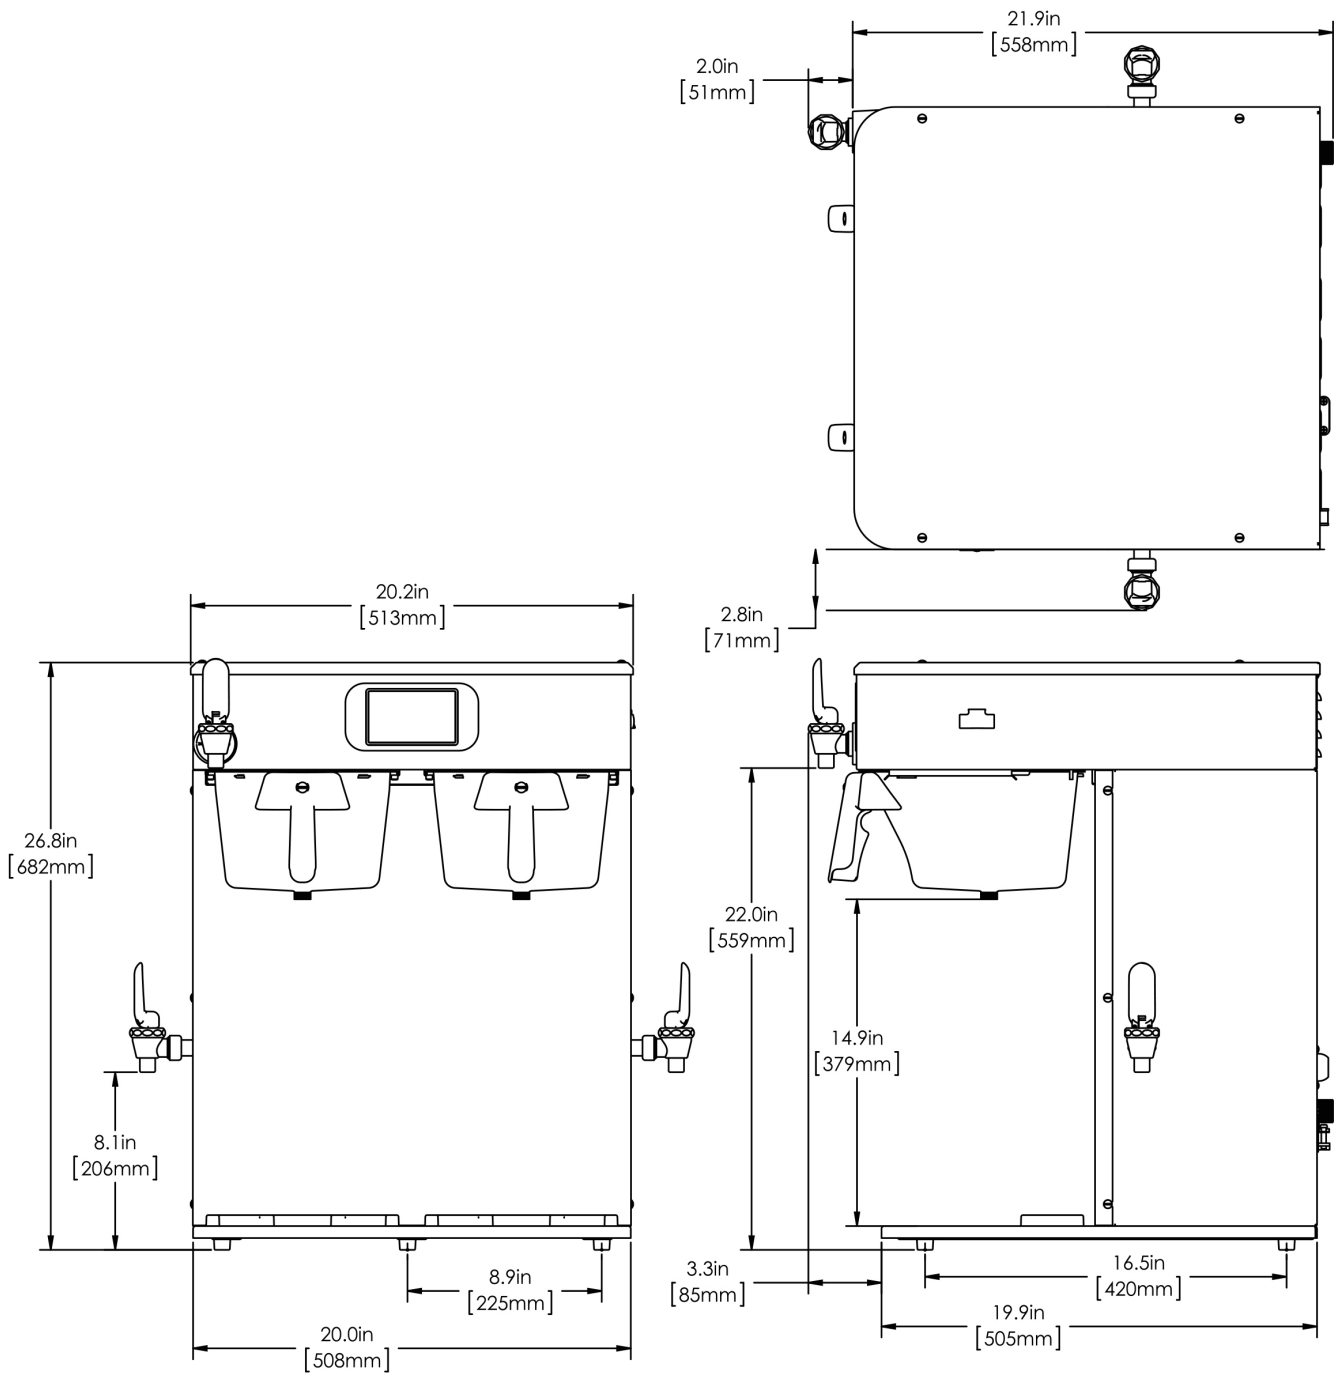

Created on:
01/24/2019

Unit			Shipping					
	Width	Height	Depth	Width	Height	Depth	Weight	Volume
English	20.2 in.	26.8 in.	23.9 in.	-	-	-	83.000 lbs	-
Metric	51.3 cm	68.1 cm	60.7 cm	-	-	-	37.649 kgs	-

BUNN® reserves the right to change specifications and product design without notice. Such revisions do not entitle the buyer to corresponding changes, improvements, additions or replacements for previously purchased equipment. For most current specifications and other info visit bunn.com.