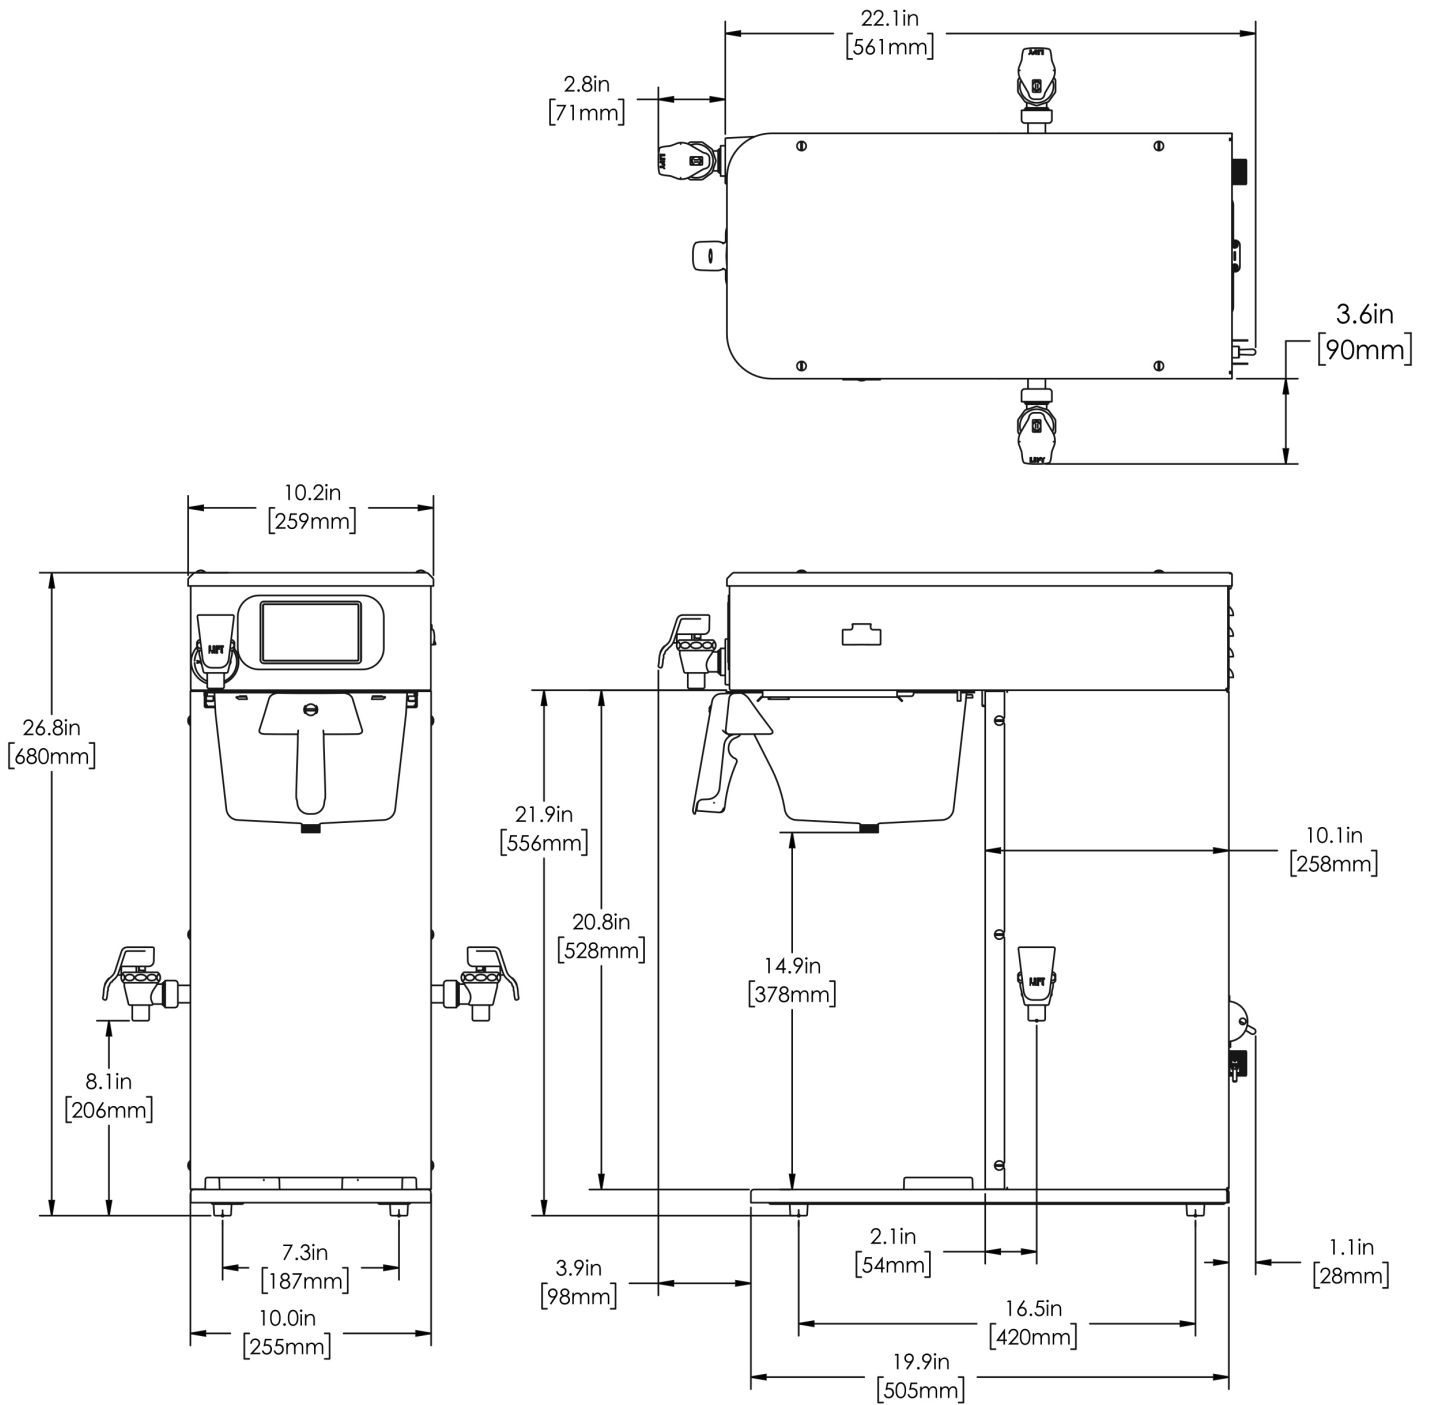

Last Updated:
09/09/2020

	Unit			Shipping				
	Height	Width	Depth	Height	Width	Depth	Weight	Volume
English	26.8 in.	10.2 in.	22.1 in.	34.9 in.	13.3 in.	27.4 in.	53.750 lbs	7.321 ft ³
Metric	68.1 cm	25.9 cm	56.1 cm	88.6 cm	33.7 cm	69.5 cm	24.381 kgs	0.207 m ³