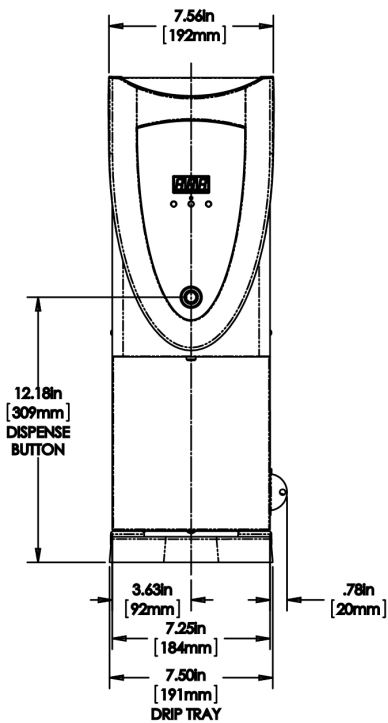

Servers and airpots sold separately

Agency:

Specifications

Product #: 45300.0007

Dispense: Push Button

Water Access: Plumbed

Finish: Stainless

Temp. Setting: 212°F (100.000°C)

Dispense: Portion Control

Additional Features

Hot Water Button

Electrical & Capacity

Volts	Amps	Watts	Cord Attached	Plug Type	8oz cups/hr 236ml cups/hr	Input H ² O Temp.	Phase	# Wires plus Ground	Hertz
208	15.4	3200	No	-	-	60°F (15.5°C)	1	2	60

Plumbing Requirements

PSI	kPa	Fitting Supplied	Water Flow Required (GPM)
20-90	138-621	1/4" Male Flare Fitting	-

CAD Drawings

2D	Revit	KLC
●		

BUNN® reserves the right to change specifications and product design without notice. Such revisions do not entitle the buyer to corresponding changes, improvements, additions or replacements for previously purchased equipment. For most current specifications and other info visit bunn.com.

Created on:
09/15/2017

	Unit			Shipping				
	Width	Height	Depth	Width	Height	Depth	Weight	Volume
English	7.5 in.	22.3 in.	20.5 in.	10.6 in.	32.3 in.	21.9 in.	23.810 lbs	4.398 ft ³
Metric	19.1 cm	56.6 cm	52.1 cm	26.9 cm	82.0 cm	55.6 cm	10.800 kgs	0.125 m ³