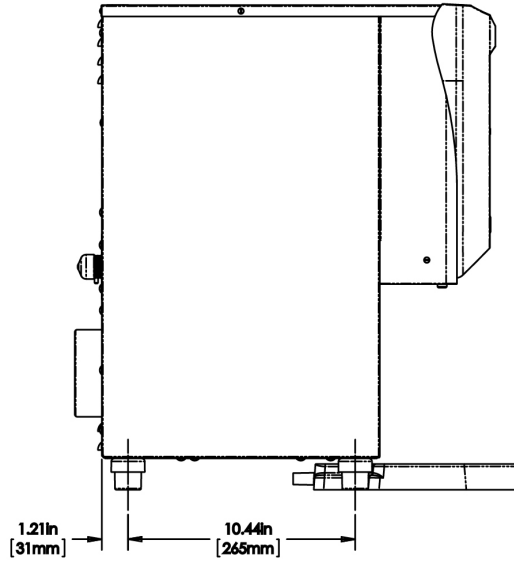

Plumbing Requirements

PSI	kPa	Fitting Supplied	Water Flow Required (GPM)
20-90	138-621	1/4" Male Flare Fitting	-

CAD Drawings

2D	Revit	KLC
●		

BUNN® reserves the right to change specifications and product design without notice. Such revisions do not entitle the buyer to corresponding changes, improvements, additions or replacements for previously purchased equipment. For most current specifications and other info visit bunn.com.

Created on:
09/15/2017

	Unit			Shipping				
	Width	Height	Depth	Width	Height	Depth	Weight	Volume
English	7.5 in.	22.3 in.	20.5 in.	10.6 in.	32.3 in.	21.9 in.	23.810 lbs	4.398 ft ³
Metric	19.1 cm	56.6 cm	52.1 cm	26.9 cm	82.0 cm	55.6 cm	10.800 kgs	0.125 m ³