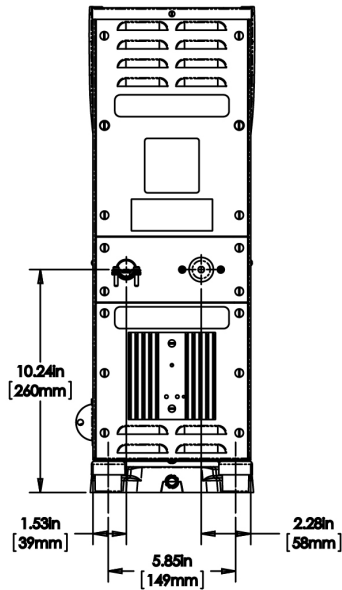

Dispense: Portion Control

Additional Features

Hot Water Button

Electrical & Capacity

Volts	Amps	Watts	Cord Attached	Plug Type	8oz cups/hr 236ml cups/hr	Input H ² O Temp.	Phase	# Wires plus Ground	Hertz
208	15.4	3200	No	-	-	60°F (15.5°C)	1	2	60

Plumbing Requirements

PSI	kPa	Fitting Supplied	Water Flow Required (GPM)
20-90	138-621	1/4" Male Flare Fitting	-

CAD Drawings

2D	Revit	KLC
●		

BUNN® reserves the right to change specifications and product design without notice. Such revisions do not entitle the buyer to corresponding changes, improvements, additions or replacements for previously purchased equipment. For most current specifications and other info visit bunn.com.

Created on:
09/15/2017

	Unit			Shipping				
	Width	Height	Depth	Width	Height	Depth	Weight	Volume
English	7.5 in.	22.3 in.	20.5 in.	10.6 in.	32.3 in.	21.9 in.	23.810 lbs	4.398 ft ³
Metric	19.1 cm	56.6 cm	52.1 cm	26.9 cm	82.0 cm	55.6 cm	10.800 kgs	0.125 m ³