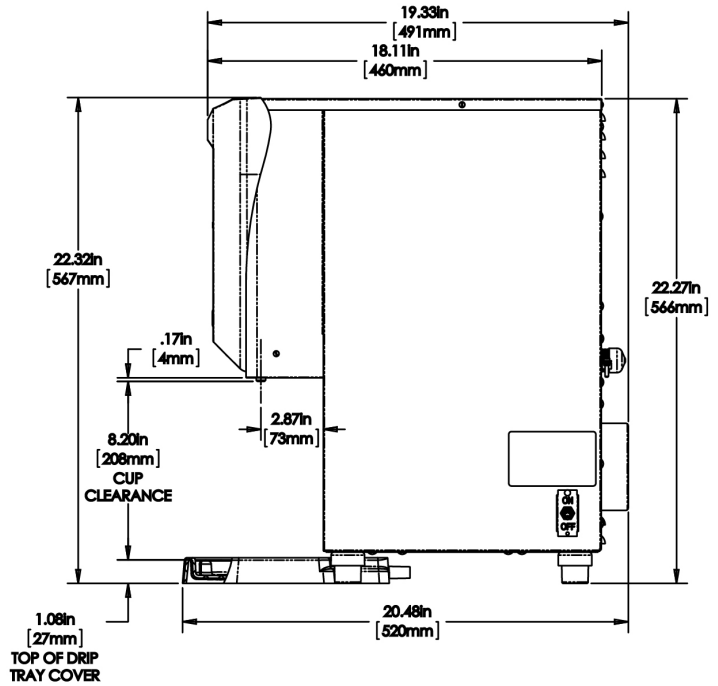

Plumbing Requirements

PSI	kPa	Fitting Supplied	Water Flow Required (GPM)
20-90	138-621	1/4" Male Flare Fitting	-

CAD Drawings

2D	Revit	KLC
●		

BUNN® reserves the right to change specifications and product design without notice. Such revisions do not entitle the buyer to corresponding changes, improvements, additions or replacements for previously purchased equipment. For most current specifications and other info visit bunn.com.

Created on:
09/15/2017

	Unit			Shipping				
	Width	Height	Depth	Width	Height	Depth	Weight	Volume
English	7.5 in.	22.3 in.	20.5 in.	10.6 in.	32.3 in.	21.9 in.	23.810 lbs	4.398 ft ³
Metric	19.1 cm	56.6 cm	52.1 cm	26.9 cm	82.0 cm	55.6 cm	10.800 kgs	0.125 m ³