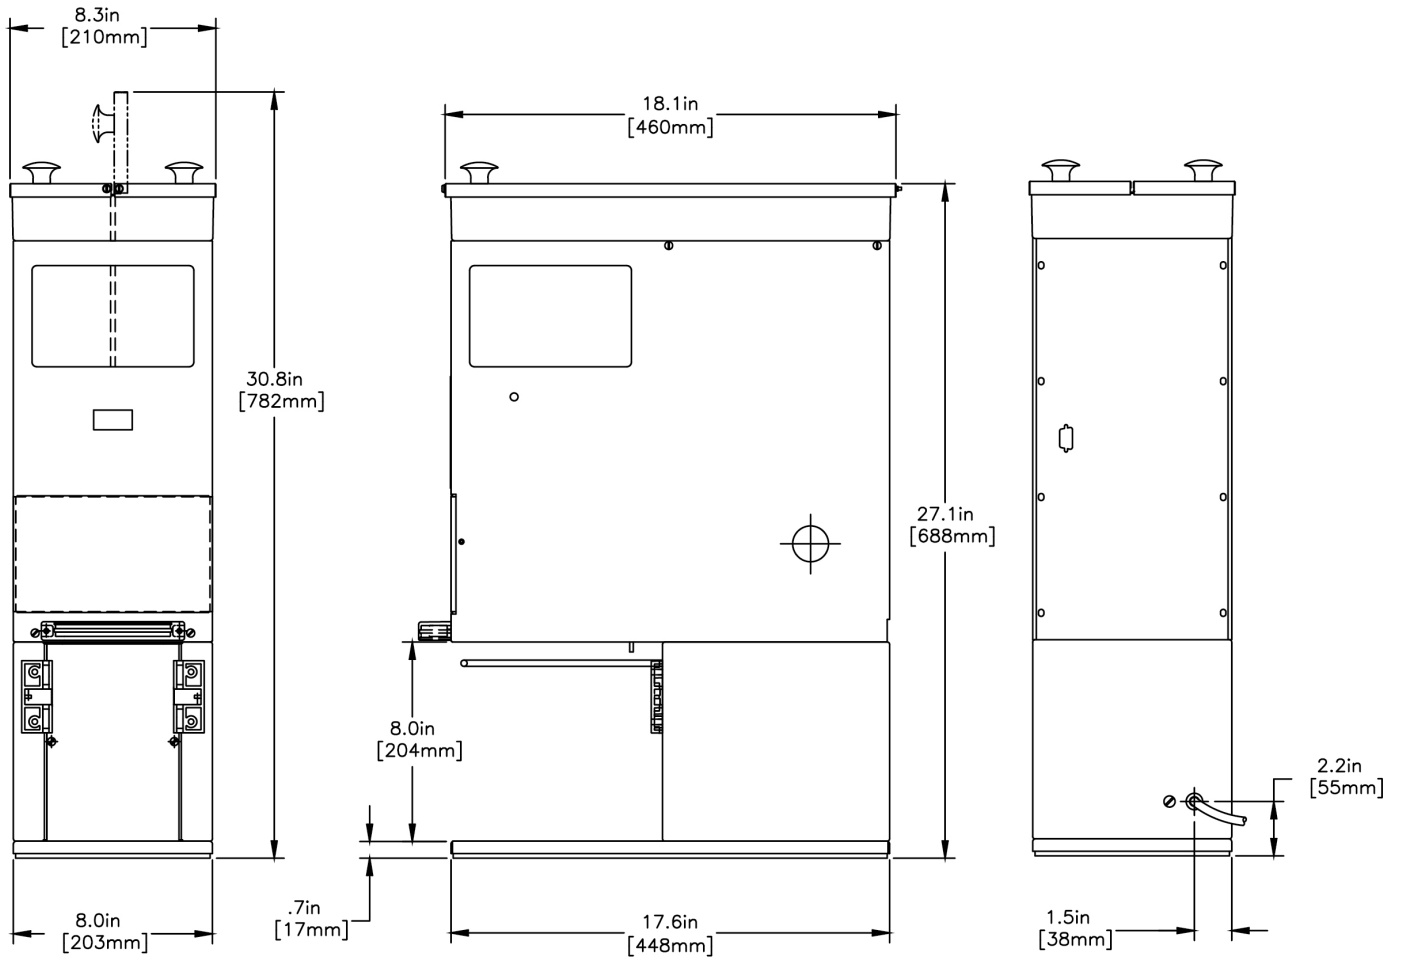

## Specifications

**Product #:** 33700.0000

**Interface:** Wireless

**Finish:** Stainless

**Hoppers:** Two

**Hopper Capacity:** 6.00 lbs (2.722 kgs)

Created on:  
08/29/2017

Unit			Shipping					
	Width	Height	Depth	Width	Height	Depth	Weight	Volume
English	8.0 in.	25.0 in.	18.0 in.	-	-	-	65.800 lbs	4.472 ft <sup>3</sup>
Metric	20.3 cm	63.5 cm	45.7 cm	-	-	-	29.847 kgs	0.127 m <sup>3</sup>