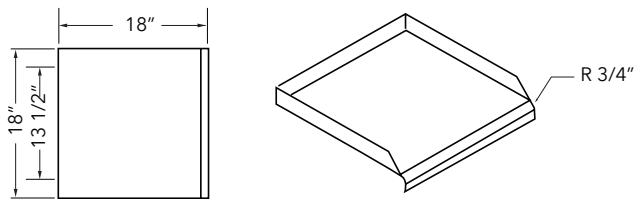

Equipment for the Foodservice Industry
value + quality + service

DETACHABLE DRAIN BOARDS

DETACHABLE DRAIN BOARDS

Features

Features:

- 18 gauge Type 304 stainless steel
- Easy installation
- Adjustable leg brackets for drain angle
- Universal left or right application
- Specifications subject to change without notice.

DETACHABLE DRAIN BOARDS

Specifications

18" X 18" DETACHABLE DRAIN BOARD DIMENSIONS

24" X 24" DETACHABLE DRAIN BOARD DIMENSIONS

Product #	Description	Shipping Dimensions			Weight (lbs)
		W"	D"	H"	
SIA-18DB	Detachable drain board for 18" sink	20	25	5	13
SIA-24DB	Detachable drain board for 24" sink	26	27	5	16