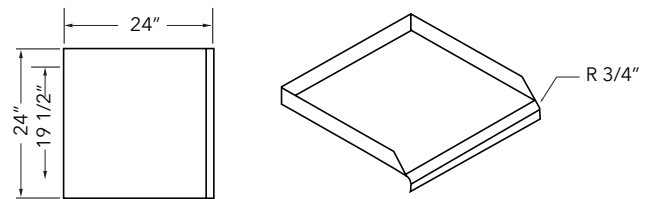

Equipment for the Foodservice Industry
value + quality + service

DETACHABLE DRAIN BOARDS

DETACHABLE DRAIN BOARDS

Features

Features:

- 18 gauge Type 304 stainless steel
- Easy installation
- Adjustable leg brackets for drain angle
- Universal left or right application
- Specifications subject to change without notice.

DETACHABLE DRAIN BOARDS

Specifications

18" X 18" DETACHABLE DRAIN BOARD DIMENSIONS

24" X 24" DETACHABLE DRAIN BOARD DIMENSIONS

Product #	Description	Shipping Dimensions			Weight (lbs)
		W"	D"	H"	
SIA-18DB	Detachable drain board for 18" sink	20	25	5	13
SIA-24DB	Detachable drain board for 24" sink	26	27	5	16