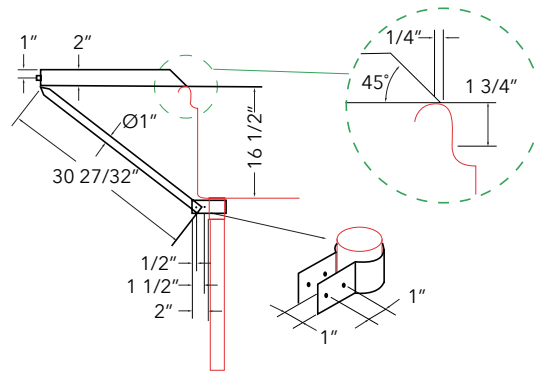

Equipment for the Foodservice Industry
value + quality + service

DETACHABLE DRAIN BOARDS

DETACHABLE DRAIN BOARDS

Features

Features:

- 18 gauge Type 304 stainless steel
- Easy installation
- Adjustable leg brackets for drain angle
- Universal left or right application
- Specifications subject to change without notice.

DETACHABLE DRAIN BOARDS

Specifications

18" X 18" DETACHABLE DRAIN BOARD DIMENSIONS

24" X 24" DETACHABLE DRAIN BOARD DIMENSIONS

Product #	Description	Shipping Dimensions			Weight (lbs)
		W"	D"	H"	
SIA-18DB	Detachable drain board for 18" sink	20	25	5	13
SIA-24DB	Detachable drain board for 24" sink	26	27	5	16