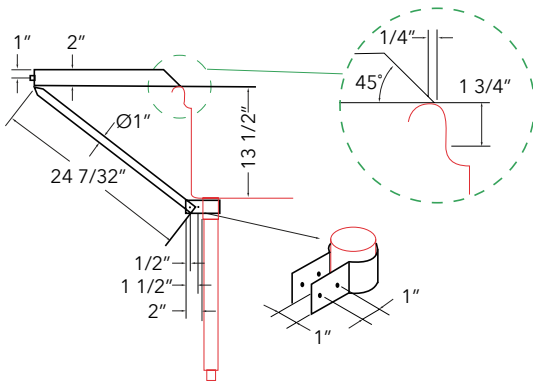

Equipment for the Foodservice Industry
value + quality + service

DETACHABLE DRAIN BOARDS

DETACHABLE DRAIN BOARDS

Features

Features:

- 18 gauge Type 304 stainless steel
- Easy installation
- Adjustable leg brackets for drain angle
- Universal left or right application
- Specifications subject to change without notice.

DETACHABLE DRAIN BOARDS

Specifications

18" X 18" DETACHABLE DRAIN BOARD DIMENSIONS

24" X 24" DETACHABLE DRAIN BOARD DIMENSIONS

Product #	Description	Shipping Dimensions			Weight (lbs)
		W"	D"	H"	
SIA-18DB	Detachable drain board for 18" sink	20	25	5	13
SIA-24DB	Detachable drain board for 24" sink	26	27	5	16