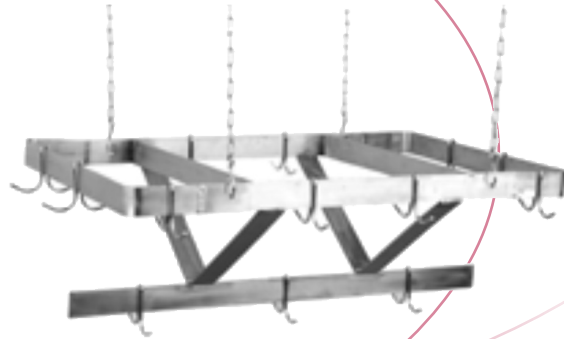

Equipment for the Foodservice Industry

value + quality + service

Pot Racks

Pot Racks

Features

SESC-36

CEILING MOUNTED

Features:

- Made with Type 430 stainless steel
- Ceiling suspension w/ chain hangers
- Optional stainless steel flat bar in lieu of chain available
- 24" long chain hangers are plated

SESW-24

WALL MOUNTED

Features:

- Made with Type 430 stainless steel
- Secured to wall by means of bolts through welded brackets
- (Mounting hardware not provided)

SEPS-12-36

SHELF/ WALL MOUNTED

Features:

- Made with type 430 stainless steel
- A dual purpose unit for shelf & utensil storage