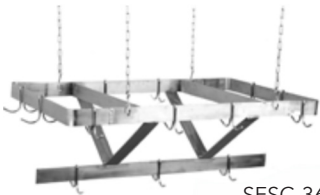

Equipment for the Foodservice Industry

value + quality + service

Pot Racks

Pot Racks

Features

SESC-36

CEILING MOUNTED

Features:

- Made with Type 430 stainless steel
- Ceiling suspension w/ chain hangers
- Optional stainless steel flat bar in lieu of chain available
- 24" long chain hangers are plated

SESW-24

WALL MOUNTED

Features:

- Made with Type 430 stainless steel
- Secured to wall by means of bolts through welded brackets
- (Mounting hardware not provided)

SEPS-12-36

SHELF/ WALL MOUNTED

Features:

- Made with type 430 stainless steel
- A dual purpose unit for shelf & utensil storage

Product Information:

- Welded stainless steel units are polished and blended to a satin finish. All units come with 18 pot hooks. stainless steel flat bar (to support hooks) is 2" X 1/4"
- Additional pot hooks can be purchased, Product # SES-H
- Specifications subject to change without notice.