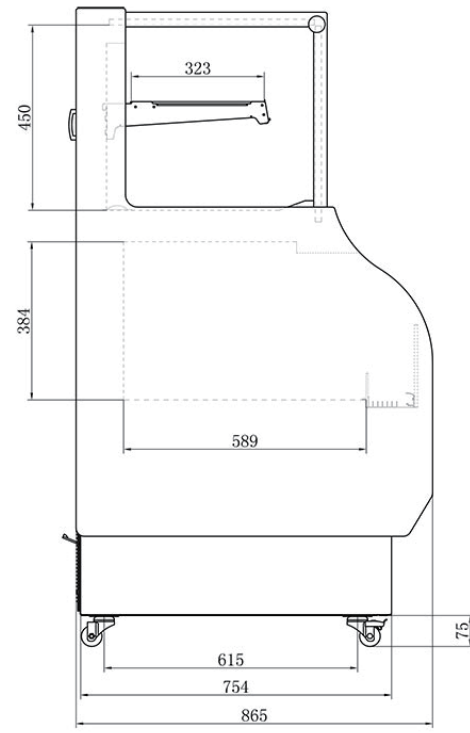

Equipment for the Foodservice Industry
value + quality + service

Open Deli Display Cases

CGOSM-5261

CGOSM-5261

Features

Features:

- Imitation wood plastic board exterior
- Adjustable glass shelves
- Sliding doors
- Internal LED illumination on sides
- Digital temperature controller and display
- Lower self service bin with night curtain
- R290 Refrigerant
- Refrigeration system holds 35.6°F to 50°F (2°C to 10°C)
- Ventilated cooling system
- Automatic defrost system
- Condensation water evaporated automatically
- Casters with brakes make it easy to move and clean underneath

Warranty:

- Two year parts and labour; Five years on compressor
- Specifications subject to change without notice

CGOSM-5261 Specifications

Model	Refrigerant	Cabinet Dimensions (inches / mm)			Capacity (L / Cu Ft.)	HP	Voltage	Amps	Net Weight (KG / LBS)	NEMA Config.
		L	D	H						
CGOSM-5261	R290	51.7 / 1313	34.1 / 865	60.9 / 1547	570 / 20.1	3/4	110/60	14.5	217 / 478.4	5-15P 