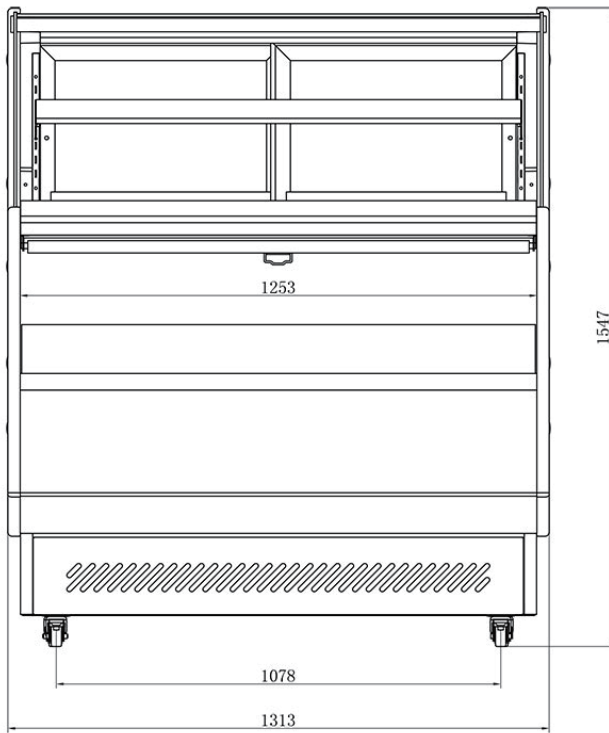

Equipment for the Foodservice Industry
value + quality + service

Open Deli Display Cases

CGOSM-5261

CGOSM-5261

Features

Features:

- Imitation wood plastic board exterior
- Adjustable glass shelves
- Sliding doors
- Internal LED illumination on sides
- Digital temperature controller and display
- Lower self service bin with night curtain
- R290 Refrigerant
- Refrigeration system holds 35.6°F to 50°F (2°C to 10°C)
- Ventilated cooling system
- Automatic defrost system
- Condensation water evaporated automatically
- Casters with brakes make it easy to move and clean underneath

Warranty:

- Two year parts and labour; Five years on compressor
- Specifications subject to change without notice

CGOSM-5261 Specifications

Model	Refrigerant	Cabinet Dimensions (inches / mm)			Capacity (L / Cu Ft.)	HP	Voltage	Amps	Net Weight (KG / LBS)	NEMA Config.
		L	D	H						
CGOSM-5261	R290	51.7 / 1313	34.1 / 865	60.9 / 1547	570 / 20.1	3/4	110/60	14.5	217 / 478.4	5-15P 