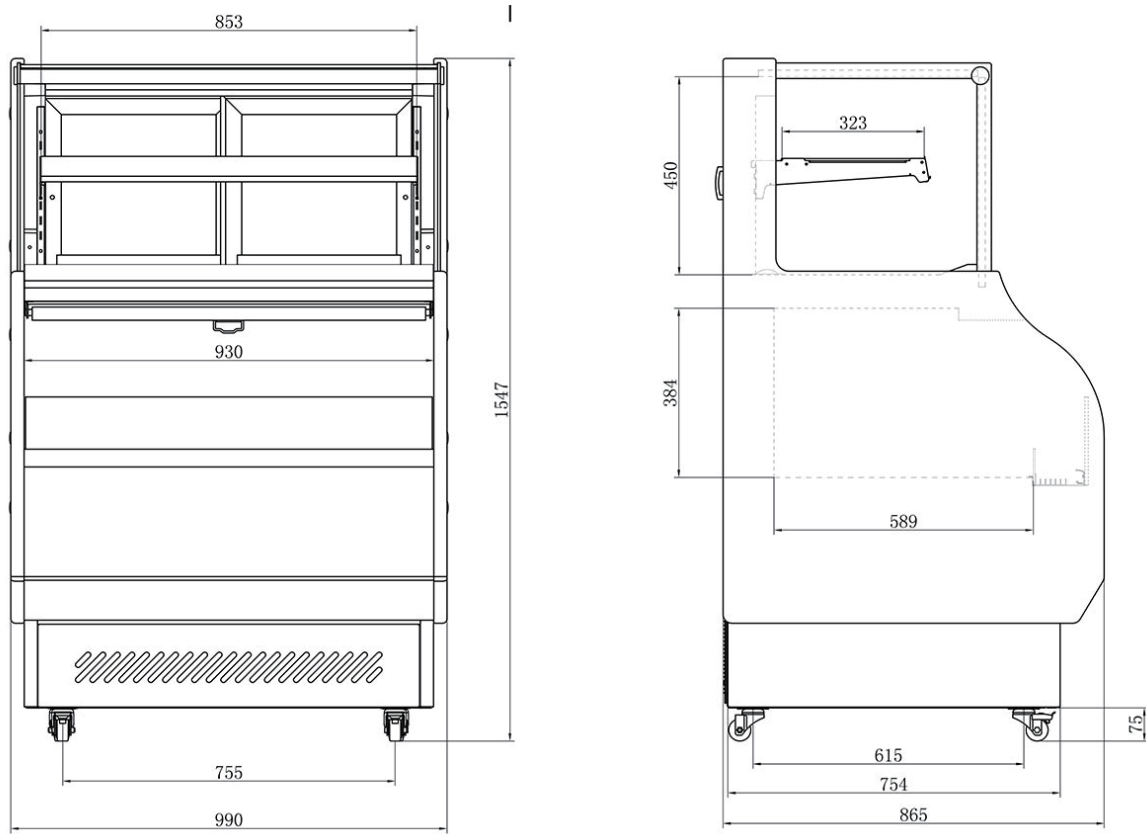

Equipment for the Foodservice Industry

value + quality + service

Open Deli Display Cases

CGOSM-3961

CGOSM-3961

Features

Features:

- Imitation wood plastic board exterior
- Adjustable glass shelves
- Sliding doors
- Internal LED illumination on sides
- Digital temperature controller and display
- Lower self service bin with night curtain
- R290 Refrigerant
- Refrigeration system holds 35.6°F to 50°F (2°C to 10°C)
- Ventilated cooling system
- Automatic defrost system
- Condensation water evaporated automatically
- Casters with brakes make it easy to move and clean underneath

Warranty:

- Two year parts and labour; Five years on compressor
- Specifications subject to change without notice

CGOSM-3961 Specifications

Model	Refrigerant	Cabinet Dimensions (inches) (mm)			Capacity (L) (Cu Ft.)	HP	Voltage	Amps	Net Weight (KG) (LBS)	NEMA Config.
		L	D	H						
CGOSM-3961	R290	39 990	34.1 865	60.9 1547	410 14.5	3/4	110/60	15.3	187 412.3	5-15P 