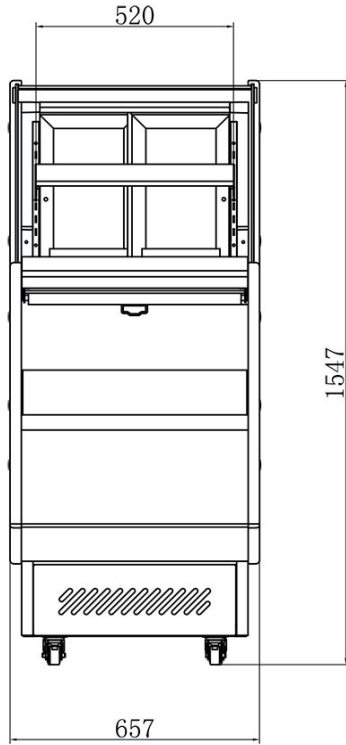

Equipment for the Foodservice Industry

value + quality + service

Open Deli Display Cases

CGOSM-2661

CGOSM-2661

Features

Features:

- Imitation wood plastic board exterior
- Adjustable glass shelves
- Sliding doors
- Internal LED illumination on sides
- Digital temperature controller and display
- Lower self service bin with night curtain
- R290 Refrigerant
- Refrigeration system holds 35.6°F to 50°F (2°C to 10°C)
- Ventilated cooling system
- Automatic defrost system
- Condensation water evaporated automatically
- Casters with brakes make it easy to move and clean underneath

Warranty:

- Two year parts and labour; Five years on compressor
- Specifications subject to change without notice

CGOSM-2661

Specifications

Model	Refrigerant	Cabinet Dimensions (inches) (mm)			Capacity (L) (Cu Ft.)	HP	Voltage	Amps	Net Weight (KG) (LBS)	NEMA Config.
		L	D	H						
CGOSM-2661	R290	25.9 657	34.1 865	60.9 1547	286 10.1	3/4	110/60	13.4	140 308.6	5-15P 