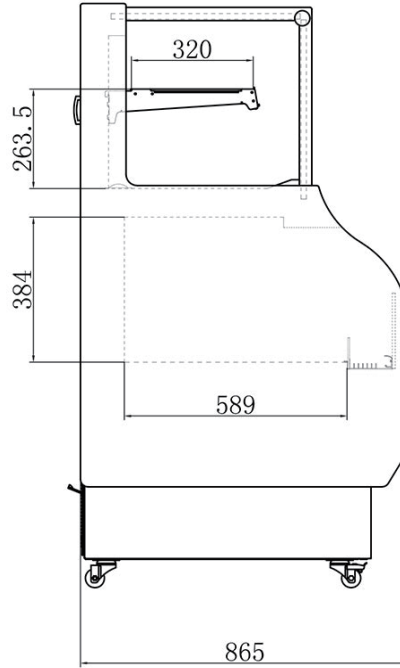

Equipment for the Foodservice Industry

value + quality + service

Open Deli Display Cases

CGOSM-2661

CGOSM-2661

Features

Features:

- Imitation wood plastic board exterior
- Adjustable glass shelves
- Sliding doors
- Internal LED illumination on sides
- Digital temperature controller and display
- Lower self service bin with night curtain
- R290 Refrigerant
- Refrigeration system holds 35.6°F to 50°F (2°C to 10°C)
- Ventilated cooling system
- Automatic defrost system
- Condensation water evaporated automatically
- Casters with brakes make it easy to move and clean underneath

Warranty:

- Two year parts and labour; Five years on compressor
- Specifications subject to change without notice

CGOSM-2661

Specifications

Model	Refrigerant	Cabinet Dimensions (inches) (mm)			Capacity (L) (Cu Ft.)	HP	Voltage	Amps	Net Weight (KG) (LBS)	NEMA Config.
		L	D	H						
CGOSM-2661	R290	25.9 657	34.1 865	60.9 1547	286 10.1	3/4	110/60	13.4	140 308.6	5-15P 