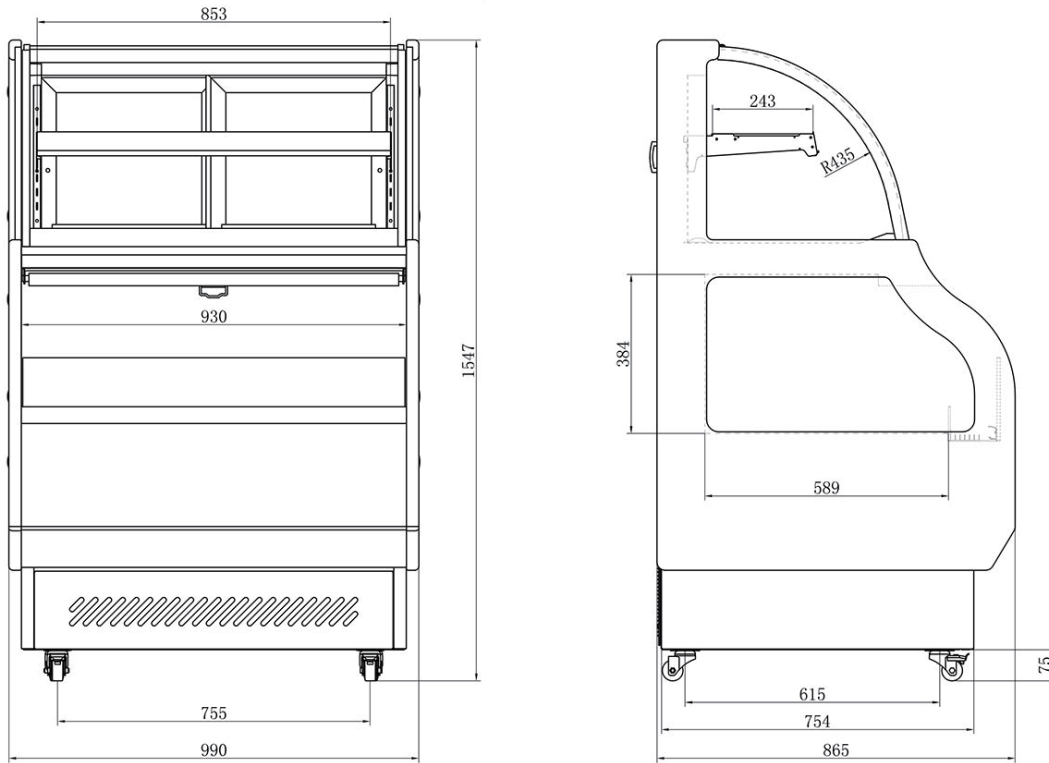

### Features

Features:

- Imitation wood plastic board exterior
- Adjustable glass shelves
- Sliding doors
- Top front curved glass - can be opened
- Internal LED illumination on sides
- Digital temperature controller and display
- Lower self service bin with night curtain
- R290 Refrigerant
- Refrigeration system holds 35.6°F to 50°F (2°C to 10°C)
- Ventilated cooling system

**CGOCM-3961 Specifications**

Model	Refrigerant	Cabinet Dimensions (inches) (mm)			Capacity (L) (Cu Ft.)	HP	Voltage	Amps	Net Weight (KG) (LBS)	NEMA Config.
		L	D	H						
CGOCM-3961	R290	39 990	34.1 865	60.9 1547	410 14.5	3/4	110/60	15.3	187 412.3	5-15P 