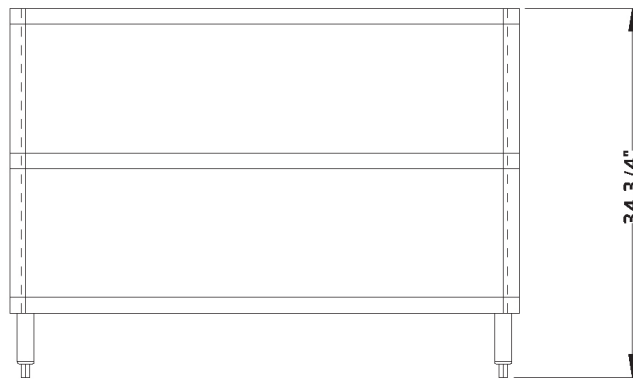

Dish Cabinets

Stainless Steel Shelving

Use your smart phone to scan the above QR code to visit our website:
www.bk-resources.com

Certifications:

Features:

- 1 5/8" x 6" Adjustable S/S Leg
- 34 3/4" Overall Height
- Legs Adjust 1" in Height
- Fixed Intermediate Shelf

Material:

- Heavy Gauge Stainless Steel Top
- 18 ga. Stainless Steel Body

Length	T-304 S/S 15" Width	Product Weight (lbs)	T-304 S/S 18" Width	Product Weight (lbs)
36"	BKDC-1536	85.00	BKDC-1836	93.00
48"	BKDC-1548	106.00	BKDC-1848	115.00
60"	BKDC-1560	127.00	BKDC-1860	137.00
72"	BKDC-1572	147.00	BKDC-1872	158.00