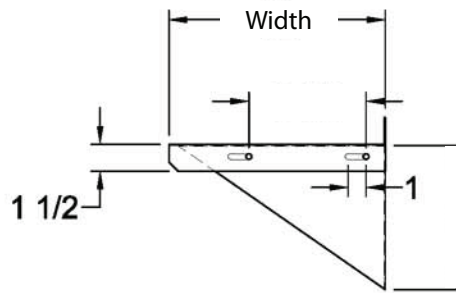

Dish Cabinets

Stainless Steel Shelving

Use your smart phone to scan the above QR code to visit our website:
www.bk-resources.com

Certifications:

Features:

- 1 5/8" x 6" Adjustable S/S Leg
- 34 3/4" Overall Height
- Legs Adjust 1" in Height
- Fixed Intermediate Shelf

Material:

- Heavy Gauge Stainless Steel Top
- 18 ga. Stainless Steel Body

Length	T-304 S/S 15" Width	Product Weight (lbs)	T-304 S/S 18" Width	Product Weight (lbs)
36"	BKDC-1536	85.00	BKDC-1836	93.00
48"	BKDC-1548	106.00	BKDC-1848	115.00
60"	BKDC-1560	127.00	BKDC-1860	137.00
72"	BKDC-1572	147.00	BKDC-1872	158.00

PRODUCT DATA SHEET

BK RESOURCES

Wall Shelves

T-304 Premium Stainless Steel Wall Shelves

Model: BKWS

PRODUCT DATA SHEET

BK RESOURCES