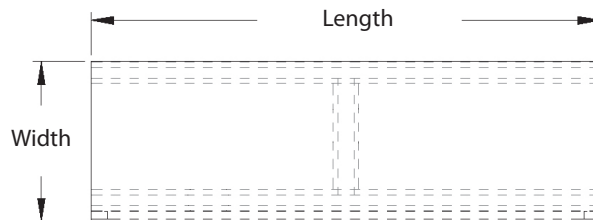

Dish Cabinets

Stainless Steel Shelving

Use your smart phone to scan the above QR code to visit our website:
www.bk-resources.com

Certifications:

Features:

- 1 5/8" x 6" Adjustable S/S Leg
- 34 3/4" Overall Height
- Legs Adjust 1" in Height
- Fixed Intermediate Shelf

Material:

- Heavy Gauge Stainless Steel Top
- 18 ga. Stainless Steel Body

Length	T-304 S/S 15" Width	Product Weight (lbs)	T-304 S/S 18" Width	Product Weight (lbs)
36"	BKDC-1536	85.00	BKDC-1836	93.00
48"	BKDC-1548	106.00	BKDC-1848	115.00
60"	BKDC-1560	127.00	BKDC-1860	137.00
72"	BKDC-1572	147.00	BKDC-1872	158.00