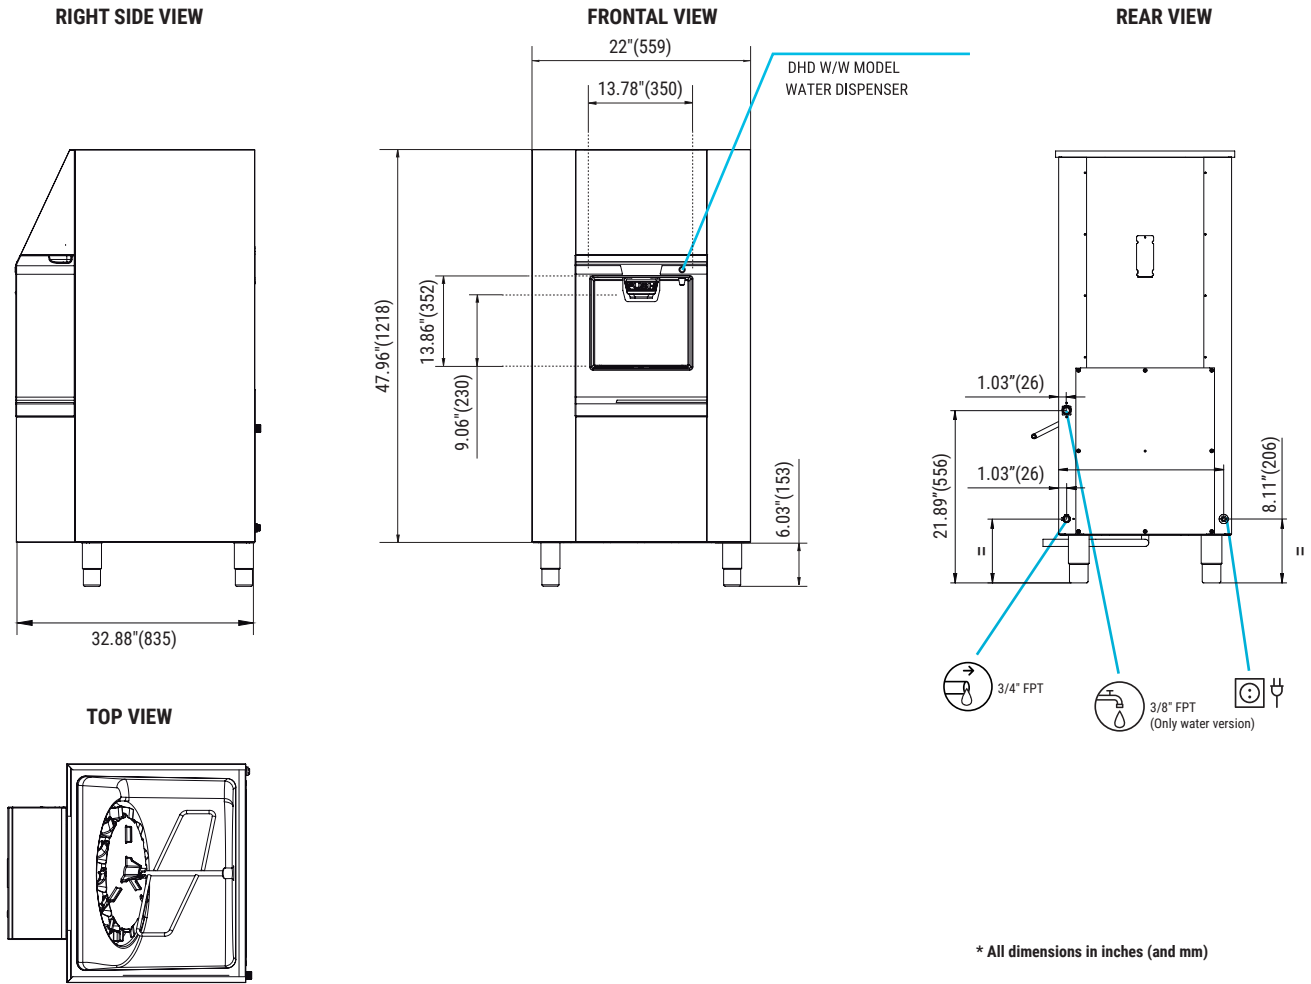

TECHNICAL SCHEME

SIRION DHD 130-22

OPERATING CONDITIONS

MODELS	(W)	FUSE	APPLICATION Bin capacity lbs	AHRI Bin capacity lbs	Dispensing Speed (lbs/sg)	(in)	(lbs)	(in)	(lbs)
SIRION DHD 130-22	210	10	128	104	0,24	Width 22"(559) Depth 32.88"(835) Height* 47.96"(1218)	161	Width 25.20"(640) Depth 36.22"(920) Height* 53.94"(1370)	161
SIRION DHD 130-22 W	210	10	128	104	0,24	Width 22"(559) Depth 32.88"(835) Height* 47.96"(1218)	161	Width 25.20"(640) Depth 36.22"(920) Height* 53.94"(1370)	161

* Without legs.

0000_itvice/series_10/A/22

ITV Ice Makers, Inc.
9550 Satellite Blvd, Suite 100
Orlando, FL 32837
Phone: 1 407 826 1860 | Fax: 1 407 826 1861
Toll Free: 1 888 488 1423
sales@itvice.com | www.itvice.com

SERVICE
service@itvice.com
Skype: service@itvice.com
PHONE: +1 888 488 1423
FROM 8AM TO 5PM EST

**2 ADDITIONAL YEARS
ON COMPRESSOR &
EVAPORATOR**
Read our warranty policy
to know more about
limitations and exclusions