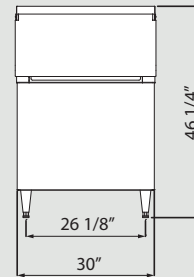

## STANDARD FEATURES

- Polyethylene bin liner for sanitary storage
  - Designed for stacked ice machine
- 
- Ice storage capacity of 320 lbs. or 460 lbs.
  - Surfaces are designed for easy cleaning
  - Stainless Steel exterior with blue bin door and trim
  - Foamed-in-place polyurethane insulation, in all bin walls and bottom, provides dependable ice storage
  - For BLIB-300S fits only BLMI-300A, BLMI-500A and BLMI-650A models
  - For BLIB-500S fits all models

Model Number	Exterior Dimensions W x D x H*	Interior Dimensions W x D x H	Cubic Volume cu. ft. / liters	Maximum Storage Capacity lbs / kg	Shipping Weight lbs / kg
BLIB-300S	22" x 32 <sup>1/2</sup> " x 46 <sup>1/4</sup> "	17 <sup>5/16</sup> " x 27 <sup>1/2</sup> " x 38"	10.9 / 308	320 / 145	103 / 47
BLIB-500S	30" x 32 <sup>1/2</sup> " x 46 <sup>1/4</sup> "	25 <sup>5/16</sup> " x 27 <sup>1/2</sup> " x 38"	15.7 / 444	460 / 208	152 / 69

\*Height includes 6" legs

\*BLUE AIR has the right to change specifications without further notice.

**BLIB-300S**

*Blueair*

**BLIB-500S**

**TOP VIEW**

**TOP VIEW**

**FRONT VIEW**

**FRONT VIEW**

**SIDE VIEW**

**SIDE VIEW**

**BACK VIEW**

**BACK VIEW**