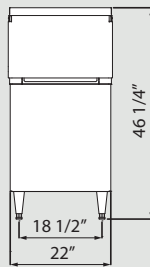

## STANDARD FEATURES

- Polyethylene bin liner for sanitary storage
  - Designed for stacked ice machine
- 
- Ice storage capacity of 320 lbs. or 460 lbs.
  - Surfaces are designed for easy cleaning
  - Stainless Steel exterior with blue bin door and trim
  - Foamed-in-place polyurethane insulation, in all bin walls and bottom, provides dependable ice storage
  - For BLIB-300S fits only BLMI-300A, BLMI-500A and BLMI-650A models
  - For BLIB-500S fits all models

Model Number	Exterior Dimensions W x D x H*	Interior Dimensions W x D x H	Cubic Volume cu. ft. / liters	Maximum Storage Capacity lbs / kg	Shipping Weight lbs / kg
BLIB-300S	22" x 32 <sup>1/2</sup> " x 46 <sup>1/4</sup> "	17 <sup>5/16</sup> " x 27 <sup>1/2</sup> " x 38"	10.9 / 308	320 / 145	103 / 47
BLIB-500S	30" x 32 <sup>1/2</sup> " x 46 <sup>1/4</sup> "	25 <sup>5/16</sup> " x 27 <sup>1/2</sup> " x 38"	15.7 / 444	460 / 208	152 / 69

\*Height includes 6" legs

\*BLUE AIR has the right to change specifications without further notice.

**BLIB-300S**

*Blueair*

**BLIB-500S**

**TOP VIEW**

**TOP VIEW**

**FRONT VIEW**

**FRONT VIEW**

**SIDE VIEW**

**SIDE VIEW**

**BACK VIEW**

**BACK VIEW**