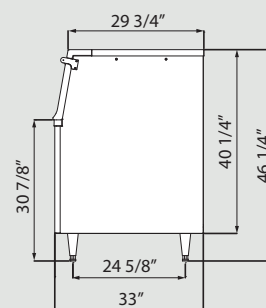

# ICE BINS | BLIB-300S & BLIB-500S

BLIB-300S W x D x H — 22" x 32<sup>1/2</sup>" x 46<sup>1/4</sup>"\*

BLIB-500S W x D x H — 30" x 32<sup>1/2</sup>" x 46<sup>1/4</sup>"\*

**BLIB-300S**

**BLIB-500S**

**WARRANTY:** 1 Year Parts and Labor

Model Number	Exterior Dimensions W x D x H*	Interior Dimensions W x D x H	Cubic Volume cu. ft. / liters	Maximum Storage Capacity lbs / kg	Shipping Weight lbs / kg
BLIB-300S	22" x 32 <sup>1/2</sup> " x 46 <sup>1/4</sup> "	17 <sup>5/16</sup> " x 27 <sup>1/2</sup> " x 38"	10.9 / 308	320 / 145	103 / 47
BLIB-500S	30" x 32 <sup>1/2</sup> " x 46 <sup>1/4</sup> "	25 <sup>5/16</sup> " x 27 <sup>1/2</sup> " x 38"	15.7 / 444	460 / 208	152 / 69

\*Height includes 6" legs

\*BLUE AIR has the right to change specifications without further notice.

**BLIB-300S**

*Blueair*

**BLIB-500S**

**TOP VIEW**

**TOP VIEW**

**FRONT VIEW**

**FRONT VIEW**

**SIDE VIEW**

**SIDE VIEW**

**BACK VIEW**

**BACK VIEW**