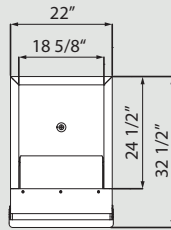

## STANDARD FEATURES

- Polyethylene bin liner for sanitary storage
  - Designed for stacked ice machine
- 
- Ice storage capacity of 320 lbs. or 460 lbs.
  - Surfaces are designed for easy cleaning
  - Stainless Steel exterior with blue bin door and trim
  - Foamed-in-place polyurethane insulation, in all bin walls and bottom, provides dependable ice storage
  - For BLIB-300S fits only BLMI-300A, BLMI-500A and BLMI-650A models
  - For BLIB-500S fits all models

Model Number	Exterior Dimensions W x D x H*	Interior Dimensions W x D x H	Cubic Volume cu. ft. / liters	Maximum Storage Capacity lbs / kg	Shipping Weight lbs / kg
BLIB-300S	22" x 32 <sup>1/2</sup> " x 46 <sup>1/4</sup> "	17 <sup>5/16</sup> " x 27 <sup>1/2</sup> " x 38"	10.9 / 308	320 / 145	103 / 47
BLIB-500S	30" x 32 <sup>1/2</sup> " x 46 <sup>1/4</sup> "	25 <sup>5/16</sup> " x 27 <sup>1/2</sup> " x 38"	15.7 / 444	460 / 208	152 / 69

\*Height includes 6" legs

\*BLUE AIR has the right to change specifications without further notice.

**BLIB-300S**

*Blueair*

**BLIB-500S**

**TOP VIEW**

**TOP VIEW**

**FRONT VIEW**

**FRONT VIEW**

**SIDE VIEW**

**SIDE VIEW**

**BACK VIEW**

**BACK VIEW**