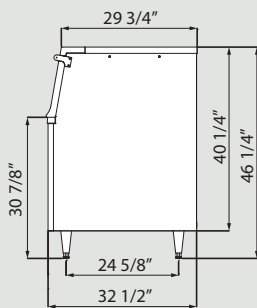

# ICE BINS | BLIB-300S & BLIB-500S

BLIB-300S W x D x H — 22" x 32<sup>1/2</sup>" x 46<sup>1/4</sup>"\*

BLIB-500S W x D x H — 30" x 32<sup>1/2</sup>" x 46<sup>1/4</sup>"\*

**BLIB-300S**

**BLIB-500S**

**WARRANTY:** 1 Year Parts and Labor

Model Number	Exterior Dimensions W x D x H*	Interior Dimensions W x D x H	Cubic Volume cu. ft. / liters	Maximum Storage Capacity lbs / kg	Shipping Weight lbs / kg
BLIB-300S	22" x 32 <sup>1/2</sup> " x 46 <sup>1/4</sup> "	17 <sup>5/16</sup> " x 27 <sup>1/2</sup> " x 38"	10.9 / 308	320 / 145	103 / 47
BLIB-500S	30" x 32 <sup>1/2</sup> " x 46 <sup>1/4</sup> "	25 <sup>5/16</sup> " x 27 <sup>1/2</sup> " x 38"	15.7 / 444	460 / 208	152 / 69

\*Height includes 6" legs

\*BLUE AIR has the right to change specifications without further notice.

**BLIB-300S**

*Blueair*

**BLIB-500S**

**TOP VIEW**

**TOP VIEW**

**FRONT VIEW**

**FRONT VIEW**

**SIDE VIEW**

**SIDE VIEW**

**BACK VIEW**

**BACK VIEW**