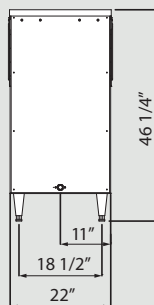

## STANDARD FEATURES

- Polyethylene bin liner for sanitary storage
  - Designed for stacked ice machine
- 
- Ice storage capacity of 320 lbs. or 460 lbs.
  - Surfaces are designed for easy cleaning
  - Stainless Steel exterior with blue bin door and trim
  - Foamed-in-place polyurethane insulation, in all bin walls and bottom, provides dependable ice storage
  - For BLIB-300S fits only BLMI-300A, BLMI-500A and BLMI-650A models
  - For BLIB-500S fits all models

Model Number	Exterior Dimensions W x D x H*	Interior Dimensions W x D x H	Cubic Volume cu. ft. / liters	Maximum Storage Capacity lbs / kg	Shipping Weight lbs / kg
BLIB-300S	22" x 32 <sup>1/2</sup> " x 46 <sup>1/4</sup> "	17 <sup>5/16</sup> " x 27 <sup>1/2</sup> " x 38"	10.9 / 308	320 / 145	103 / 47
BLIB-500S	30" x 32 <sup>1/2</sup> " x 46 <sup>1/4</sup> "	25 <sup>5/16</sup> " x 27 <sup>1/2</sup> " x 38"	15.7 / 444	460 / 208	152 / 69

\*Height includes 6" legs

\*BLUE AIR has the right to change specifications without further notice.

**BLIB-300S**

*Blueair*

**BLIB-500S**

**TOP VIEW**

**TOP VIEW**

**FRONT VIEW**

**FRONT VIEW**

**SIDE VIEW**

**SIDE VIEW**

**BACK VIEW**

**BACK VIEW**