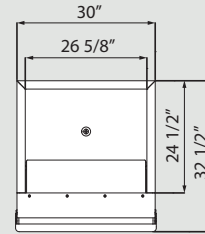

## STANDARD FEATURES

- Polyethylene bin liner for sanitary storage
  - Designed for stacked ice machine
- 
- Ice storage capacity of 320 lbs. or 460 lbs.
  - Surfaces are designed for easy cleaning
  - Stainless Steel exterior with blue bin door and trim
  - Foamed-in-place polyurethane insulation, in all bin walls and bottom, provides dependable ice storage
  - For BLIB-300S fits only BLMI-300A, BLMI-500A and BLMI-650A models
  - For BLIB-500S fits all models

Model Number	Exterior Dimensions W x D x H*	Interior Dimensions W x D x H	Cubic Volume cu. ft. / liters	Maximum Storage Capacity lbs / kg	Shipping Weight lbs / kg
BLIB-300S	22" x 32 <sup>1/2</sup> " x 46 <sup>1/4</sup> "	17 <sup>5/16</sup> " x 27 <sup>1/2</sup> " x 38"	10.9 / 308	320 / 145	103 / 47
BLIB-500S	30" x 32 <sup>1/2</sup> " x 46 <sup>1/4</sup> "	25 <sup>5/16</sup> " x 27 <sup>1/2</sup> " x 38"	15.7 / 444	460 / 208	152 / 69

\*Height includes 6" legs

\*BLUE AIR has the right to change specifications without further notice.

**BLIB-300S**

*Blueair*

**BLIB-500S**

**TOP VIEW**

**TOP VIEW**

**FRONT VIEW**

**FRONT VIEW**

**SIDE VIEW**

**SIDE VIEW**

**BACK VIEW**

**BACK VIEW**