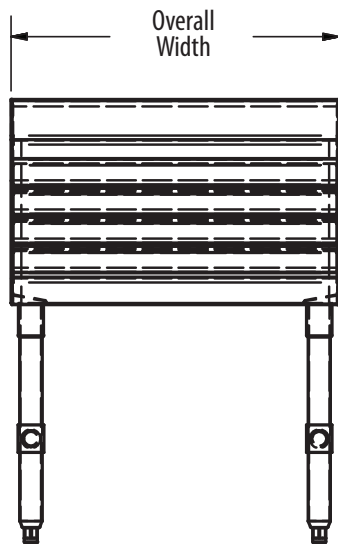

4 Step Liquor Display

Stainless Steel Liquor Display

Use your smart phone to scan the above QR code to visit our website:
www.bk-resources.com

Certifications:

Features:

- Protective Guard Rail on Each Step
- Uniform Fit with Other Underbar Products
- Legs Install Directly Into Body

Material:

- T-304 18 ga. Stainless Steel
- 1 5/8" Stainless Steel Legs
- Adjustable High Impact Corrosion Resistant Feet

Options:

21" Deep Part Number	Unit Size: (w x d)	Product Weight (lbs)	18" Deep Part Number	Unit Size: (w x d)	Product Weight (lbs)	Approximate Bottle Capacity
UB4-21-LD12	12" x 21 1/4"	31.00	UB4-18-LD12	12" x 18 1/4"	30.00	13
UB4-21-LD18	18" x 21 1/4"	36.00	UB4-18-LD18	18" x 18 1/4"	34.00	20
UB4-21-LD24	24" x 21 1/4"	41.00	UB4-18-LD24	24" x 18 1/4"	38.00	27
UB4-21-LD36	36" x 21 1/4"		UB4-18-LD36	36" x 18 1/4"		40