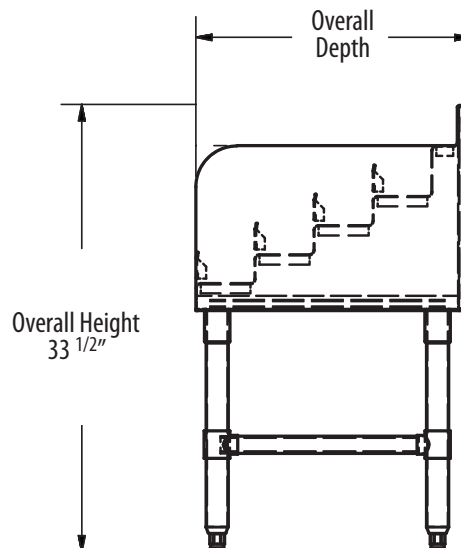

4 Step Liquor Display

Stainless Steel Liquor Display

Use your smart phone to scan the above QR code to visit our website:
www.bk-resources.com

Certifications:

Features:

- Protective Guard Rail on Each Step
- Uniform Fit with Other Underbar Products
- Legs Install Directly Into Body

Material:

- T-304 18 ga. Stainless Steel
- 1 5/8" Stainless Steel Legs
- Adjustable High Impact Corrosion Resistant Feet

Options:

21" Deep Part Number	Unit Size: (w x d)	Product Weight (lbs)	18" Deep Part Number	Unit Size: (w x d)	Product Weight (lbs)	Approximate Bottle Capacity
UB4-21-LD12	12" x 21 1/4"	31.00	UB4-18-LD12	12" x 18 1/4"	30.00	13
UB4-21-LD18	18" x 21 1/4"	36.00	UB4-18-LD18	18" x 18 1/4"	34.00	20
UB4-21-LD24	24" x 21 1/4"	41.00	UB4-18-LD24	24" x 18 1/4"	38.00	27
UB4-21-LD36	36" x 21 1/4"		UB4-18-LD36	36" x 18 1/4"		40