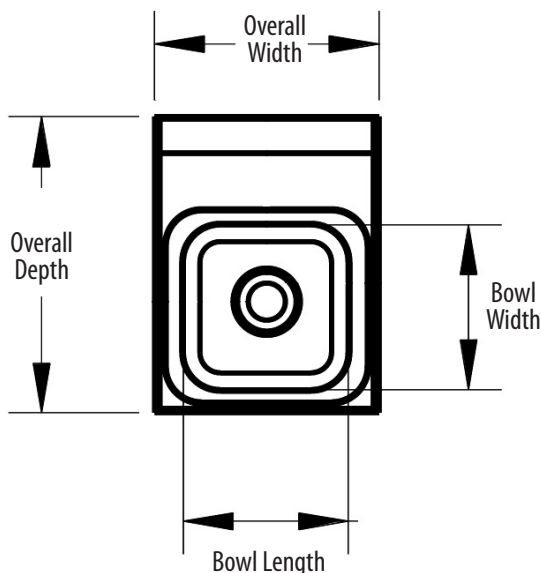

9" x 9" Space Saver Hand Sinks w/ Side Splash

Stainless Steel Hand Sinks

Use your smart phone to scan the above QR code to visit our website:
www.bk-resources.com

Certifications:

Features:

- Wall Mounting Hardware Included
- Drain Included
- Accommodates 4" O.C. Faucets
- Marine Edge

Material:

- T-304 Stainless Steel

Options:

- Upgraded Faucets
- Other Plumbing Accessories - Call For Details

Part Number	Unit Size (w x d)	Bowl Dim. (l x w x d)	Faucet / Spout Mounting	Side Splash	Included Faucet	Drain Size	Product Weight (lbs)
BKHS-W-SS-SS	12" x 14 1/2"	9" x 9" x 5"	4" O.C. Splash	Dual	-	1 7/8"	9.00
BKHS-W-SS-SS-P-G	12" x 14 1/2"	9" x 9" x 5"	4" O.C. Splash	Dual	BKF-W-3G-G	1 7/8"	11.00
BKHS-D-SS-SS	12" x 16"	9" x 9" x 5"	4" O.C. Deck	Dual	-	1 7/8"	8.00
BKHS-D-SS-SS-P-G	12" x 16"	9" x 9" x 5"	4" O.C. Deck	Dual	BKD-3G-G	1 7/8"	11.50