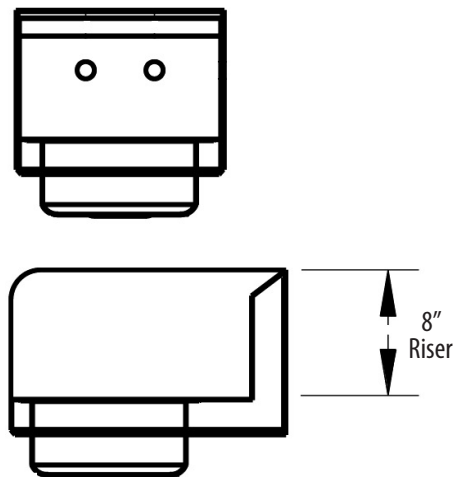

9" x 9" Space Saver Hand Sinks w/ Side Splash

Stainless Steel Hand Sinks

Use your smart phone to scan the above QR code to visit our website:
www.bk-resources.com

Certifications:

Features:

- Wall Mounting Hardware Included
- Drain Included
- Accommodates 4" O.C. Faucets
- Marine Edge

Material:

- T-304 Stainless Steel

Options:

- Upgraded Faucets
- Other Plumbing Accessories - Call For Details

Part Number	Unit Size (w x d)	Bowl Dim. (l x w x d)	Faucet / Spout Mounting	Side Splash	Included Faucet	Drain Size	Product Weight (lbs)
BKHS-W-SS-SS	12" x 14 1/2"	9" x 9" x 5"	4" O.C. Splash	Dual	-	1 7/8"	9.00
BKHS-W-SS-SS-P-G	12" x 14 1/2"	9" x 9" x 5"	4" O.C. Splash	Dual	BKF-W-3G-G	1 7/8"	11.00
BKHS-D-SS-SS	12" x 16"	9" x 9" x 5"	4" O.C. Deck	Dual	-	1 7/8"	8.00
BKHS-D-SS-SS-P-G	12" x 16"	9" x 9" x 5"	4" O.C. Deck	Dual	BKD-3G-G	1 7/8"	11.50