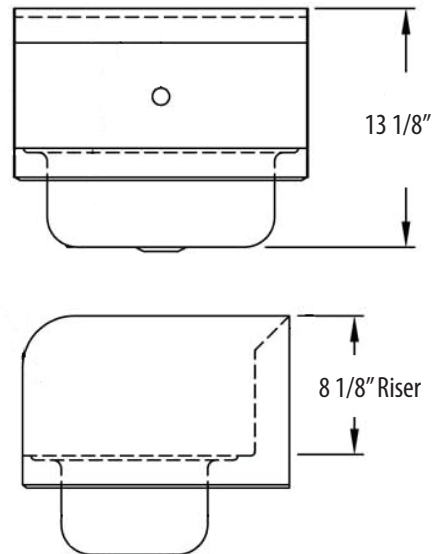

### Features:

- Wall Mounting Hardware Included
- Drain Included
- Accommodates 4" O.C. Faucets
- Marine Edge

### Options:

- Upgraded Faucets
- Other Plumbing Accessories - Call For Details

Part Number	Unit Size (w x d)	Bowl Dim. (l x w x d)	Faucet / Spout Mounting	Side Splash	Included Faucet	Drain Size
BKHS-W-1410-SS	17" x 15 1/2"	14" x 10" x 5"	4" O.C. Splash	Dual	-	1 7/8"
BKHS-W-1410-RS	17" x 15 1/2"	14" x 10" x 5"	4" O.C. Splash	Right	-	1 7/8"
BKHS-W-1410-LS	17" x 15 1/2"	14" x 10" x 5"	4" O.C. Splash	Left	-	1 7/8"
BKHS-W-1410-SS-P-G	17" x 15 1/2"	14" x 10" x 5"	4" O.C. Splash	Dual	BKF-W-3G-G	1 7/8"
BKHS-W-1410-RS-P-G	17" x 15 1/2"	14" x 10" x 5"	4" O.C. Splash	Right	BKF-W-3G-G	1 7/8"
BKHS-W-1410-LS-P-G	17" x 15 1/2"	14" x 10" x 5"	4" O.C. Splash	Left	BKF-W-3G-G	1 7/8"
BKHS-W-1410-1-SS	17" x 15 1/2"	14" x 10" x 5"	1 Hole Splash	Dual	-	1 7/8"
BKHS-W-1410-1-SS-P-G	17" x 15 1/2"	14" x 10" x 5"	1 Hole Splash	Dual	BKF-SEF-3G	1 7/8"
BKHS-D-1410-SS	17" x 17"	14" x 10" x 5"	4" O.C. Deck	Dual	-	1 7/8"
BKHS-D-1410-SS-P-G	17" x 17"	14" x 10" x 5"	4" O.C. Deck	Dual	BKD-3G-G	1 7/8"