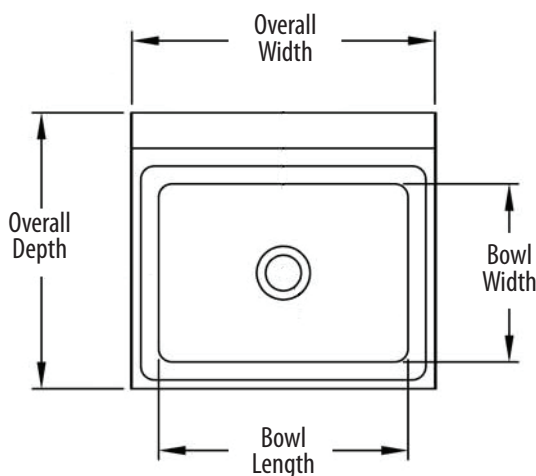

### Features:

- Wall Mounting Hardware Included
- Drain Included
- Accommodates 4" O.C. Faucets
- Marine Edge

### Options:

- Upgraded Faucets
- Other Plumbing Accessories - Call For Details

Part Number	Unit Size (w x d)	Bowl Dim. (l x w x d)	Faucet / Spout Mounting	Side Splash	Included Faucet	Drain Size
BKHS-W-1410-SS	17" x 15 1/2"	14" x 10" x 5"	4" O.C. Splash	Dual	-	1 7/8"
BKHS-W-1410-RS	17" x 15 1/2"	14" x 10" x 5"	4" O.C. Splash	Right	-	1 7/8"
BKHS-W-1410-LS	17" x 15 1/2"	14" x 10" x 5"	4" O.C. Splash	Left	-	1 7/8"
BKHS-W-1410-SS-P-G	17" x 15 1/2"	14" x 10" x 5"	4" O.C. Splash	Dual	BKF-W-3G-G	1 7/8"
BKHS-W-1410-RS-P-G	17" x 15 1/2"	14" x 10" x 5"	4" O.C. Splash	Right	BKF-W-3G-G	1 7/8"
BKHS-W-1410-LS-P-G	17" x 15 1/2"	14" x 10" x 5"	4" O.C. Splash	Left	BKF-W-3G-G	1 7/8"
BKHS-W-1410-1-SS	17" x 15 1/2"	14" x 10" x 5"	1 Hole Splash	Dual	-	1 7/8"
BKHS-W-1410-1-SS-P-G	17" x 15 1/2"	14" x 10" x 5"	1 Hole Splash	Dual	BKF-SEF-3G	1 7/8"
BKHS-D-1410-SS	17" x 17"	14" x 10" x 5"	4" O.C. Deck	Dual	-	1 7/8"
BKHS-D-1410-SS-P-G	17" x 17"	14" x 10" x 5"	4" O.C. Deck	Dual	BKD-3G-G	1 7/8"