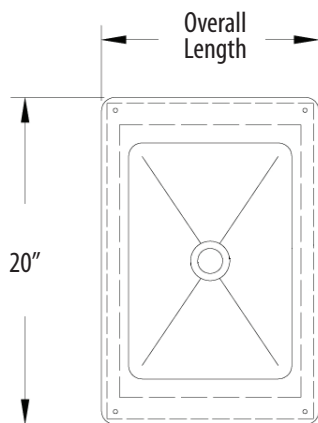

Drop In Ice Bin w/ Lid

Use your smart phone to scan the above QR code to visit our website:
www.bk-resources.com

Features:

- Includes BKDR-325CP Drain
- Removable Lid
- Fully Insulated

Material:

- T-304 18 ga. Stainless Steel Base
- T-304 14 ga. Stainless Steel Deck

Part Number	Overall Size (l x w x h)	Basin Size (l x w x d)	Recommended Cutout Size (l x w)
BK-DIBL-3620	36" x 20" x 12"	32" x 15" x 10"	35 1/4" x 19 1/4"
BK-DIBL-4820	48" x 20" x 12"	44" x 15" x 10"	47 1/4" x 19 1/4"