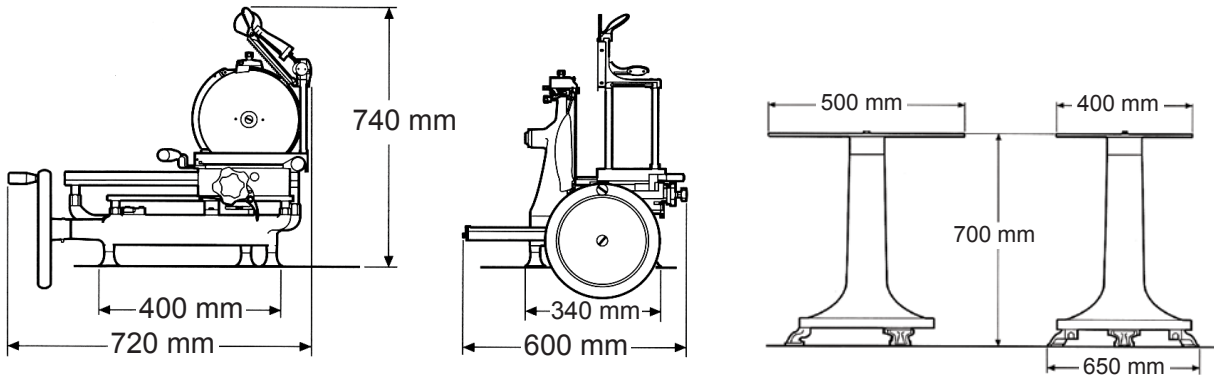

A matching pedestal may be purchased as an option.

Sold Separately

AXIS  
12" / 14" Flowerwheel slicer

Axis is a registered trademark of MVP Group Corp.

 Tel: (786) 600-4687  
Toll free: 844-218-8477  
mvpgroupcorp.com • sales@mvpgroupcorp.com

 Tel: (514) 737-9701  
Toll free: 888-275-4538

Flowerwheel  
Slicer AX-VOL12  
AX-VOL14

AX-VOL12

AX-VOL14

**AXIS 12" / 14" Flowerwheel slicer**

| Model    | Blade Size   | Cutting Size                  | Cut Thickness | Product Dimensions                    | Pedestal<br>(Optional Item Sold separately) | Net Weight        | Ship Weight        |
|----------|--------------|-------------------------------|---------------|---------------------------------------|---------------------------------------------|-------------------|--------------------|
| AX-VOL12 | 12"<br>300mm | 9" x 7.5"<br>228.6 x 190.5 mm | 0-2 mm        | 30" x 30" x 27"<br>762 x 762 x 686 mm | 169 lbs<br>76.7 kg                          | 100 lbs<br>45kg   | 169 lbs<br>76.7 kg |
| AX-VOL14 | 14"<br>350mm | 9" x 7.5"<br>228.6 x 190.5 mm | 0-2.5 mm      | 37" x 33" x 38"<br>940 x 838 x 965 mm | 176 lbs<br>80 kg                            | 178 lbs<br>80.7kg | 198 lbs<br>90 kg   |