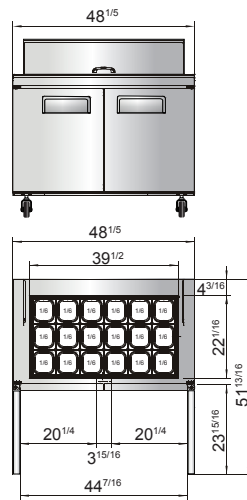

SPECIFICATIONS

Models	Door	Capacity (Cu.Ft.)	Shelves	Casters (inch)	Amps (A)	Voltage (V/Hz/Ph)	HP	Refrigerant	Exterior Dimensions (inch)	Net Weight (lbs)	Gross Weight (lbs)
MSF8305GR	1	7.2	1	3	2.3	115/60/1	1/7	R290	27 ^{1/2} ×34×44 ^{1/4}	170	212
MSF3615GR	2	8.7	2	3	2.3	115/60/1	1/7	R290	36 ^{5/16} ×34×44 ^{1/4}	174	240
MSF8306GR	2	13.4	2	3	2.3	115/60/1	1/7	R290	48 ^{1/5} ×34×44 ^{1/4}	243	293
MSF8307GR	2	17.2	2	3	2.8	115/60/1	1/5	R290	60 ^{1/5} ×34×44 ^{1/4}	284	340
MSF8308GR	3	21.1	3	3	2.8	115/60/1	1/5	R290	72 ^{7/10} ×34×44 ^{1/4}	331	401

PLAN VIEW

MSF8305GR

MSF3615GR

MSF8306GR

MSF8307GR

MSF8308GR