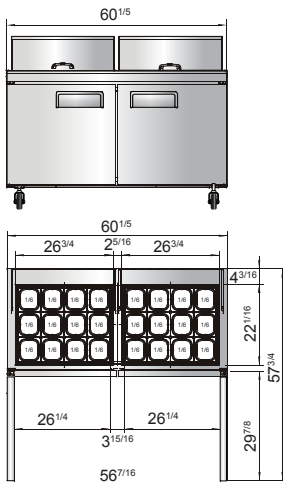

SPECIFICATIONS

Models	Door	Capacity (Cu.Ft.)	Shelves	Casters (inch)	Amps (A)	Voltage (V/Hz/Ph)	HP	Refrigerant	Exterior Dimensions (inch)	Net Weight (lbs)	Gross Weight (lbs)
MSF8305GR	1	7.2	1	3	2.3	115/60/1	1/7	R290	27 ^{1/2} ×34×44 ^{1/4}	170	212
MSF3615GR	2	8.7	2	3	2.3	115/60/1	1/7	R290	36 ^{5/16} ×34×44 ^{1/4}	174	240
MSF8306GR	2	13.4	2	3	2.3	115/60/1	1/7	R290	48 ^{1/5} ×34×44 ^{1/4}	243	293
MSF8307GR	2	17.2	2	3	2.8	115/60/1	1/5	R290	60 ^{1/5} ×34×44 ^{1/4}	284	340
MSF8308GR	3	21.1	3	3	2.8	115/60/1	1/5	R290	72 ^{7/10} ×34×44 ^{1/4}	331	401

PLAN VIEW

MSF8305GR

MSF3615GR

MSF8306GR

MSF8307GR

MSF8308GR