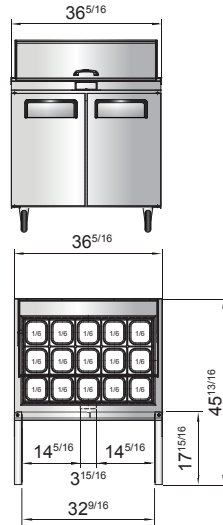

Mega Top Sandwich Prep Tables

Standard Features

- Stainless steel exterior & interior
- Rear mount compressor with environmentally friendly R290 refrigerant
- Dixell digital controller
- Maintains temperatures between 33°F - 40°F
- Pre-installed 4" deep stainless steel pans
- 10" cutting board
- Recessed door handle(s)
- Self-closing door(s) with stay open feature
- Magnetic door gasket(s) standard for positive door seal
- One(1) pre-installed shelf per section
- Pre-installed casters

SPECIFICATIONS

Models	Door	Capacity (Cu.Ft.)	Shelves	Casters (inch)	Amps (A)	Voltage (V/Hz/Ph)	HP	Refrigerant	Exterior Dimensions (inch)	Net Weight (lbs)	Gross Weight (lbs)
MSF8305GR	1	7.2	1	3	2.3	115/60/1	1/7	R290	27 ^{1/2} ×34×44 ^{1/4}	170	212
MSF3615GR	2	8.7	2	3	2.3	115/60/1	1/7	R290	36 ^{5/16} ×34×44 ^{1/4}	174	240
MSF8306GR	2	13.4	2	3	2.3	115/60/1	1/7	R290	48 ^{1/5} ×34×44 ^{1/4}	243	293
MSF8307GR	2	17.2	2	3	2.8	115/60/1	1/5	R290	60 ^{1/5} ×34×44 ^{1/4}	284	340
MSF8308GR	3	21.1	3	3	2.8	115/60/1	1/5	R290	72 ^{7/10} ×34×44 ^{1/4}	331	401

PLAN VIEW

MSF8305GR

MSF3615GR

MSF8306GR

MSF8307GR

MSF8308GR