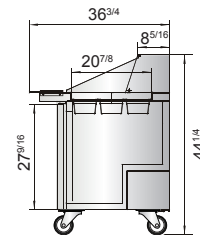

SPECIFICATIONS

Models	Door	Capacity (Cu.Ft.)	Shelves	Casters (inch)	Amps (A)	Voltage (V/Hz/Ph)	HP	Refrigerant	Exterior Dimensions (inch)	Net Weight (lbs)	Gross Weight (lbs)
MSF8305GR	1	7.2	1	3	2.3	115/60/1	1/7	R290	27 ^{1/2} ×34×44 ^{1/4}	170	212
MSF3615GR	2	8.7	2	3	2.3	115/60/1	1/7	R290	36 ^{5/16} ×34×44 ^{1/4}	174	240
MSF8306GR	2	13.4	2	3	2.3	115/60/1	1/7	R290	48 ^{1/5} ×34×44 ^{1/4}	243	293
MSF8307GR	2	17.2	2	3	2.8	115/60/1	1/5	R290	60 ^{1/5} ×34×44 ^{1/4}	284	340
MSF8308GR	3	21.1	3	3	2.8	115/60/1	1/5	R290	72 ^{7/10} ×34×44 ^{1/4}	331	401

PLAN VIEW

MSF8305GR

MSF3615GR

MSF8306GR

MSF8307GR

MSF8308GR