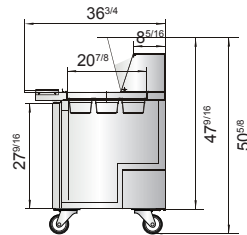

SPECIFICATIONS

Models	Door	Capacity (Cu.Ft.)	Shelves	Casters (inch)	Amps (A)	Voltage (V/Hz/Ph)	HP	Refrigerant	Exterior Dimensions (inch)	Net Weight (lbs)	Gross Weight (lbs)
MSF8305GR	1	7.2	1	3	2.3	115/60/1	1/7	R290	27 ^{1/2} ×34×44 ^{1/4}	170	212
MSF3615GR	2	8.7	2	3	2.3	115/60/1	1/7	R290	36 ^{5/16} ×34×44 ^{1/4}	174	240
MSF8306GR	2	13.4	2	3	2.3	115/60/1	1/7	R290	48 ^{1/5} ×34×44 ^{1/4}	243	293
MSF8307GR	2	17.2	2	3	2.8	115/60/1	1/5	R290	60 ^{1/5} ×34×44 ^{1/4}	284	340
MSF8308GR	3	21.1	3	3	2.8	115/60/1	1/5	R290	72 ^{7/10} ×34×44 ^{1/4}	331	401

PLAN VIEW

MSF8305GR

MSF3615GR

MSF8306GR

MSF8307GR

MSF8308GR