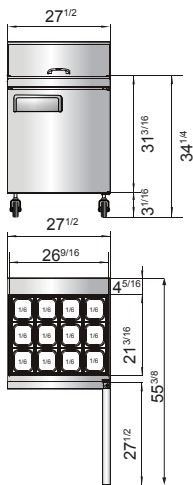

"WE MAKE THE KITCHEN BETTER!"

Toll Free: 855-855-0399 Email: info@atosausa.com
www.atosa.com | www.atosausa.com
California, Colorado, Florida, Georgia, Illinois,
New Jersey, Ohio, Texas, Washington

SPECIFICATIONS

Models	Door	Capacity (Cu.Ft.)	Shelves	Casters (inch)	Amps (A)	Voltage (V/Hz/Ph)	HP	Refrigerant	Exterior Dimensions (inch)	Net Weight (lbs)	Gross Weight (lbs)
MSF8305GR	1	7.2	1	3	2.3	115/60/1	1/7	R290	27^{1/2}×34×44^{1/4}	170	212
MSF3615GR	2	8.7	2	3	2.3	115/60/1	1/7	R290	36^{5/16}×34×44^{1/4}	174	240
MSF8306GR	2	13.4	2	3	2.3	115/60/1	1/7	R290	48^{1/5}×34×44^{1/4}	243	293
MSF8307GR	2	17.2	2	3	2.8	115/60/1	1/5	R290	60^{1/5}×34×44^{1/4}	284	340
MSF8308GR	3	21.1	3	3	2.8	115/60/1	1/5	R290	72^{7/10}×34×44^{1/4}	331	401

PLAN VIEW

MSF8305GR