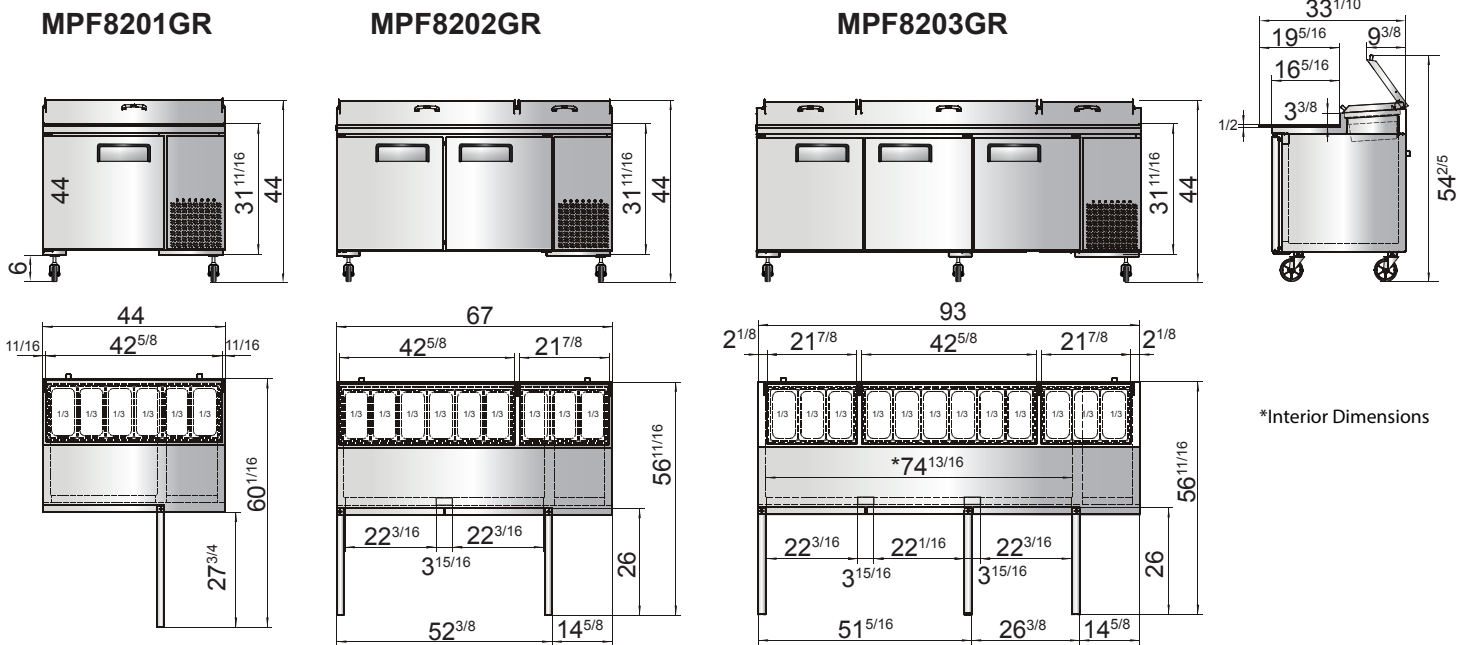

SPECIFICATIONS

Models	Door	Capacity (Cu.Ft.)	Shelves	Casters (inch)	Amps (A)	Voltage (V/Hz/Ph)	HP	Refrigerant	Exterior Dimensions (inch)	Net Weight (lbs)	Gross Weight (lbs)
MPF8201GR	1	9.7	2	5	2.3	115/60/1	1/7	R290	44×33 ^{1/10} ×44	238	295
MPF8202GR	2	18.5	4	5	2.8	115/60/1	1/5	R290	67×33 ^{1/10} ×44	335	406
MPF8203GR	3	28.4	6	5	3.1	115/60/1	1/4	R290	93×33 ^{1/10} ×44	428	527

PLAN VIEW

Casters

Epoxy shelves

Stainless steel pans

Temperature control

NEMA 5-15P