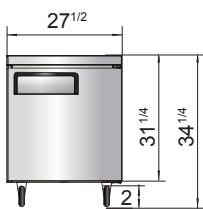

SPECIFICATIONS

Models	Door	Capacity (Cu.Ft.)	Shelves	Casters (inch)	Amps (A)	Voltage (V/Hz/Ph)	HP	Refrigerant	Exterior Dimensions (inch)	Net Weight (lbs)	Gross Weight (lbs)
MGF24RGR	1	4.8	2	2	2.3	115/60/1	1/7	R290	23 ¹³ / ₁₆ ×25×32 ¹ / ₂	106	128
MGF8401GR	1	7.2	1	2	2.3	115/60/1	1/7	R290	27 ¹ / ₂ ×30×34 ¹ / ₅	137	172
MGF36RGR	2	8.7	2	2	2.3	115/60/1	1/7	R290	36 ⁵ / ₁₆ ×30×34 ¹ / ₅	162	212
MGF8402GR	2	13.4	2	2	2.3	115/60/1	1/7	R290	48 ³ / ₁₀ ×30×34 ¹ / ₅	192	231
MGF8403GR	2	17.2	2	2	2.8	115/60/1	1/5	R290	60 ¹ / ₅ ×30×34 ¹ / ₅	218	265
MGF8404GR	3	21.1	3	2	2.8	115/60/1	1/5	R290	72 ⁷ / ₁₀ ×30×34 ¹ / ₅	254	315

PLAN VIEW

MGF8401GR

MGF36RGR

MGF8402GR

MGF8403GR

MGF8404GR

MGF24RGR

SIDE VIEW