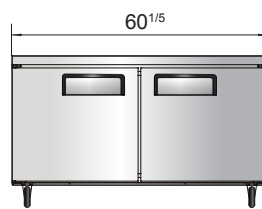

SPECIFICATIONS

Models	Door	Capacity (Cu.Ft.)	Shelves	Casters (inch)	Amps (A)	Voltage (V/Hz/Ph)	HP	Refrigerant	Exterior Dimensions (inch)	Net Weight (lbs)	Gross Weight (lbs)
MGF24RGR	1	4.8	2	2	2.3	115/60/1	1/7	R290	23 ¹³ / ₁₆ ×25×32 ¹ / ₂	106	128
MGF8401GR	1	7.2	1	2	2.3	115/60/1	1/7	R290	27 ¹ / ₂ ×30×34 ¹ / ₅	137	172
MGF36RGR	2	8.7	2	2	2.3	115/60/1	1/7	R290	36 ⁵ / ₁₆ ×30×34 ¹ / ₅	162	212
MGF8402GR	2	13.4	2	2	2.3	115/60/1	1/7	R290	48 ³ / ₁₀ ×30×34 ¹ / ₅	192	231
MGF8403GR	2	17.2	2	2	2.8	115/60/1	1/5	R290	60 ¹ / ₅ ×30×34 ¹ / ₅	218	265
MGF8404GR	3	21.1	3	2	2.8	115/60/1	1/5	R290	72 ⁷ / ₁₀ ×30×34 ¹ / ₅	254	315

PLAN VIEW

MGF8401GR

MGF36RGR

MGF8402GR

MGF8403GR

MGF8404GR

MGF24RGR

SIDE VIEW