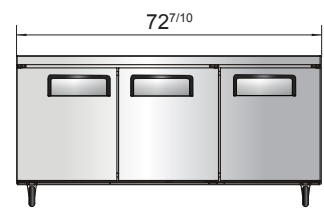

SPECIFICATIONS

Models	Door	Capacity (Cu.Ft.)	Shelves	Casters (inch)	Amps (A)	Voltage (V/Hz/Ph)	HP	Refrigerant	Exterior Dimensions (inch)	Net Weight (lbs)	Gross Weight (lbs)
MGF24RGR	1	4.8	2	2	2.3	115/60/1	1/7	R290	23 ¹³ / ₁₆ ×25×32 ¹ / ₂	106	128
MGF8401GR	1	7.2	1	2	2.3	115/60/1	1/7	R290	27 ¹ / ₂ ×30×34 ¹ / ₅	137	172
MGF36RGR	2	8.7	2	2	2.3	115/60/1	1/7	R290	36 ⁵ / ₁₆ ×30×34 ¹ / ₅	162	212
MGF8402GR	2	13.4	2	2	2.3	115/60/1	1/7	R290	48 ³ / ₁₀ ×30×34 ¹ / ₅	192	231
MGF8403GR	2	17.2	2	2	2.8	115/60/1	1/5	R290	60 ¹ / ₅ ×30×34 ¹ / ₅	218	265
MGF8404GR	3	21.1	3	2	2.8	115/60/1	1/5	R290	72 ⁷ / ₁₀ ×30×34 ¹ / ₅	254	315

PLAN VIEW

MGF8401GR

MGF36RGR

MGF8402GR

MGF8403GR

MGF8404GR

MGF24RGR

SIDE VIEW