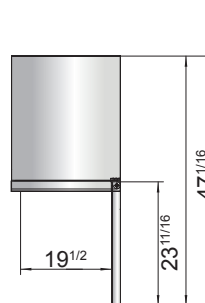

SPECIFICATIONS

Models	Door	Capacity (Cu.Ft.)	Shelves	Casters (inch)	Amps (A)	Voltage (V/Hz/Ph)	HP	Refrigerant	Exterior Dimensions (inch)	Net Weight (lbs)	Gross Weight (lbs)
MGF24RGR	1	4.8	2	2	2.3	115/60/1	1/7	R290	23 ¹³ / ₁₆ ×25×32 ¹ / ₂	106	128
MGF8401GR	1	7.2	1	2	2.3	115/60/1	1/7	R290	27 ¹ / ₂ ×30×34 ¹ / ₅	137	172
MGF36RGR	2	8.7	2	2	2.3	115/60/1	1/7	R290	36 ⁵ / ₁₆ ×30×34 ¹ / ₅	162	212
MGF8402GR	2	13.4	2	2	2.3	115/60/1	1/7	R290	48 ³ / ₁₀ ×30×34 ¹ / ₅	192	231
MGF8403GR	2	17.2	2	2	2.8	115/60/1	1/5	R290	60 ¹ / ₅ ×30×34 ¹ / ₅	218	265
MGF8404GR	3	21.1	3	2	2.8	115/60/1	1/5	R290	72 ⁷ / ₁₀ ×30×34 ¹ / ₅	254	315

PLAN VIEW

MGF8401GR

MGF36RGR

MGF8402GR

MGF8403GR

MGF8404GR

MGF24RGR

SIDE VIEW