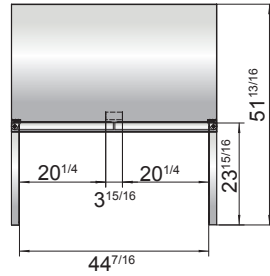

SPECIFICATIONS

Models	Door	Capacity (Cu.Ft.)	Shelves	Casters (inch)	Amps (A)	Voltage (V/Hz/Ph)	HP	Refrigerant	Exterior Dimensions (inch)	Net Weight (lbs)	Gross Weight (lbs)
MGF24RGR	1	4.8	2	2	2.3	115/60/1	1/7	R290	23 ¹³ / ₁₆ ×25×32 ¹ / ₂	106	128
MGF8401GR	1	7.2	1	2	2.3	115/60/1	1/7	R290	27 ¹ / ₂ ×30×34 ¹ / ₅	137	172
MGF36RGR	2	8.7	2	2	2.3	115/60/1	1/7	R290	36 ⁵ / ₁₆ ×30×34 ¹ / ₅	162	212
MGF8402GR	2	13.4	2	2	2.3	115/60/1	1/7	R290	48 ³ / ₁₀ ×30×34 ¹ / ₅	192	231
MGF8403GR	2	17.2	2	2	2.8	115/60/1	1/5	R290	60 ¹ / ₅ ×30×34 ¹ / ₅	218	265
MGF8404GR	3	21.1	3	2	2.8	115/60/1	1/5	R290	72 ⁷ / ₁₀ ×30×34 ¹ / ₅	254	315

PLAN VIEW

MGF8401GR

MGF36RGR

MGF8402GR

MGF8403GR

MGF8404GR

MGF24RGR

SIDE VIEW