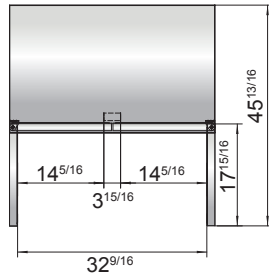

SPECIFICATIONS

Models	Door	Capacity (Cu.Ft.)	Shelves	Casters (inch)	Amps (A)	Voltage (V/Hz/Ph)	HP	Refrigerant	Exterior Dimensions (inch)	Net Weight (lbs)	Gross Weight (lbs)
MGF24RGR	1	4.8	2	2	2.3	115/60/1	1/7	R290	23 ¹³ / ₁₆ ×25×32 ¹ / ₂	106	128
MGF8401GR	1	7.2	1	2	2.3	115/60/1	1/7	R290	27 ¹ / ₂ ×30×34 ¹ / ₅	137	172
MGF36RGR	2	8.7	2	2	2.3	115/60/1	1/7	R290	36 ⁵ / ₁₆ ×30×34 ¹ / ₅	162	212
MGF8402GR	2	13.4	2	2	2.3	115/60/1	1/7	R290	48 ³ / ₁₀ ×30×34 ¹ / ₅	192	231
MGF8403GR	2	17.2	2	2	2.8	115/60/1	1/5	R290	60 ¹ / ₅ ×30×34 ¹ / ₅	218	265
MGF8404GR	3	21.1	3	2	2.8	115/60/1	1/5	R290	72 ⁷ / ₁₀ ×30×34 ¹ / ₅	254	315

PLAN VIEW

MGF8401GR

MGF36RGR

MGF8402GR

MGF8403GR

MGF8404GR

MGF24RGR

SIDE VIEW