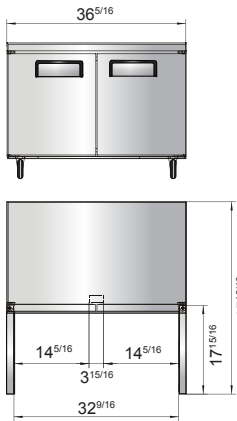

New Jersey, Ohio, Texas, Washington

SPECIFICATIONS

| Models | Door | Capacity (Cu.Ft.) | Shelves | Casters (inch) | Rated Current (A) | Voltage (V/Hz/Ph) | HP | Refrigerant | Exterior Dimensions (inch) | Net Weight (lbs) | Gross Weight (lbs) |
|-----------|------|-------------------|---------|----------------|-------------------|-------------------|-----|-------------|---|------------------|--------------------|
| MGF24RGR | 1 | 4.8 | 2 | 2 | 2.3 | 115/60/1 | 1/7 | R290 | 23 ^{13/16} ×25×32 ^{1/2} | 106 | 128 |
| MGF8401GR | 1 | 7.2 | 1 | 2 | 2.3 | 115/60/1 | 1/7 | R290 | 27 ^{1/2} ×30×34 ^{1/5} | 137 | 172 |
| MGF36RGR | 2 | 8.7 | 2 | 2 | 2.3 | 115/60/1 | 1/7 | R290 | 36 ^{5/16} ×30×34 ^{1/5} | 162 | 212 |
| MGF8402GR | 2 | 13.4 | 2 | 2 | 2.3 | 115/60/1 | 1/7 | R290 | 48 ^{3/10} ×30×34 ^{1/5} | 192 | 231 |
| MGF8403GR | 2 | 17.2 | 2 | 2 | 2.8 | 115/60/1 | 1/5 | R290 | 60 ^{1/5} ×30×34 ^{1/5} | 218 | 265 |
| MGF8404GR | 3 | 21.1 | 3 | 2 | 2.8 | 115/60/1 | 1/5 | R290 | 72 ^{7/10} ×30×34 ^{1/5} | 254 | 315 |

PLAN VIEW

MGF8401GR

MGF36RGR

MGF8402GR

MGF8403GR

MGF8404GR

MGF24RGR

SIDE VIEW