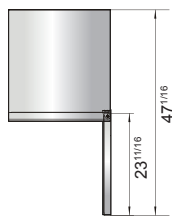

New Jersey, Ohio, Texas, Washington

SPECIFICATIONS

| Models | Door | Capacity (Cu.Ft.) | Shelves | Casters (inch) | Rated Current (A) | Voltage (V/Hz/Ph) | HP | Refrigerant | Exterior Dimensions (inch) | Net Weight (lbs) | Gross Weight (lbs) |
|-----------|------|-------------------|---------|----------------|-------------------|-------------------|-----|-------------|---|------------------|--------------------|
| MGF24RGR | 1 | 4.8 | 2 | 2 | 2.3 | 115/60/1 | 1/7 | R290 | 23 ^{13/16} ×25×32 ^{1/2} | 106 | 128 |
| MGF8401GR | 1 | 7.2 | 1 | 2 | 2.3 | 115/60/1 | 1/7 | R290 | 27 ^{1/2} ×30×34 ^{1/5} | 137 | 172 |
| MGF36RGR | 2 | 8.7 | 2 | 2 | 2.3 | 115/60/1 | 1/7 | R290 | 36 ^{5/16} ×30×34 ^{1/5} | 162 | 212 |
| MGF8402GR | 2 | 13.4 | 2 | 2 | 2.3 | 115/60/1 | 1/7 | R290 | 48 ^{3/10} ×30×34 ^{1/5} | 192 | 231 |
| MGF8403GR | 2 | 17.2 | 2 | 2 | 2.8 | 115/60/1 | 1/5 | R290 | 60 ^{1/5} ×30×34 ^{1/5} | 218 | 265 |
| MGF8404GR | 3 | 21.1 | 3 | 2 | 2.8 | 115/60/1 | 1/5 | R290 | 72 ^{7/10} ×30×34 ^{1/5} | 254 | 315 |

PLAN VIEW

MGF8401GR

MGF36RGR

MGF8402GR

MGF8403GR

MGF8404GR

MGF24RGR

SIDE VIEW