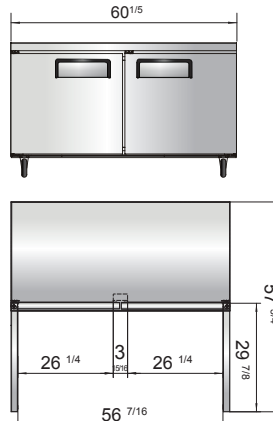

New Jersey, Ohio, Texas, Washington

SPECIFICATIONS

| Models | Door | Capacity (Cu.Ft.) | Shelves | Casters (inch) | Rated Current (A) | Voltage (V/Hz/Ph) | HP | Refrigerant | Exterior Dimensions (inch) | Net Weight (lbs) | Gross Weight (lbs) |
|-----------|------|-------------------|---------|----------------|-------------------|-------------------|-----|-------------|---|------------------|--------------------|
| MGF24RGR | 1 | 4.8 | 2 | 2 | 2.3 | 115/60/1 | 1/7 | R290 | 23 ^{13/16} ×25×32 ^{1/2} | 106 | 128 |
| MGF8401GR | 1 | 7.2 | 1 | 2 | 2.3 | 115/60/1 | 1/7 | R290 | 27 ^{1/2} ×30×34 ^{1/5} | 137 | 172 |
| MGF36RGR | 2 | 8.7 | 2 | 2 | 2.3 | 115/60/1 | 1/7 | R290 | 36 ^{5/16} ×30×34 ^{1/5} | 162 | 212 |
| MGF8402GR | 2 | 13.4 | 2 | 2 | 2.3 | 115/60/1 | 1/7 | R290 | 48 ^{3/10} ×30×34 ^{1/5} | 192 | 231 |
| MGF8403GR | 2 | 17.2 | 2 | 2 | 2.8 | 115/60/1 | 1/5 | R290 | 60 ^{1/5} ×30×34 ^{1/5} | 218 | 265 |
| MGF8404GR | 3 | 21.1 | 3 | 2 | 2.8 | 115/60/1 | 1/5 | R290 | 72 ^{7/10} ×30×34 ^{1/5} | 254 | 315 |

PLAN VIEW

MGF8401GR

MGF36RGR

MGF8402GR

MGF8403GR

MGF8404GR

MGF24RGR

SIDE VIEW

SIDE VIEW

Casters

Epoxy shelves

Rear grate

Temperature control

NEMA 5-15P

NEMA
15A/125V