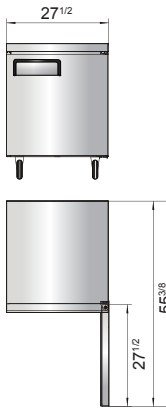

MGF8404GR

MGF8401GR / MGF8401GRL
MGF8402GR / MGF8403GR
MGF8404GR

REV. 08/23

"WE MAKE THE KITCHEN BETTER!"

ATOSA USA, INC.

Toll Free: 855-855-0399 Email: info@atosausa.com

www.atosa.com | www.atosausa.com

California, Colorado, Florida, Georgia, Illinois,

New Jersey, Ohio, Texas, Washington

SPECIFICATIONS

| Models | Door | Capacity (Cu.Ft.) | Shelves | Casters (inch) | Rated Current (A) | Voltage (V/Hz/Ph) | HP | Refrigerant | Exterior Dimensions (inch) | Net Weight (lbs) | Gross Weight (lbs) |
|-----------|------|-------------------|---------|----------------|-------------------|-------------------|-----|-------------|---|------------------|--------------------|
| MGF24RGR | 1 | 4.8 | 2 | 2 | 2.3 | 115/60/1 | 1/7 | R290 | 23 ^{13/16} ×25×32 ^{1/2} | 106 | 128 |
| MGF8401GR | 1 | 7.2 | 1 | 2 | 2.3 | 115/60/1 | 1/7 | R290 | 27 ^{1/2} ×30×34 ^{1/5} | 137 | 172 |
| MGF36RGR | 2 | 8.7 | 2 | 2 | 2.3 | 115/60/1 | 1/7 | R290 | 36 ^{5/16} ×30×34 ^{1/5} | 162 | 212 |
| MGF8402GR | 2 | 13.4 | 2 | 2 | 2.3 | 115/60/1 | 1/7 | R290 | 48 ^{3/10} ×30×34 ^{1/5} | 192 | 231 |
| MGF8403GR | 2 | 17.2 | 2 | 2 | 2.8 | 115/60/1 | 1/5 | R290 | 60 ^{1/5} ×30×34 ^{1/5} | 218 | 265 |
| MGF8404GR | 3 | 21.1 | 3 | 2 | 2.8 | 115/60/1 | 1/5 | R290 | 72 ^{7/10} ×30×34 ^{1/5} | 254 | 315 |

PLAN VIEW

MGF8401GR

MGF36RGR

MGF8402GR

MGF8403GR

MGF8404GR

MGF24RGR

SIDE VIEW