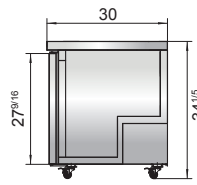

New Jersey, Ohio, Texas, Washington

SPECIFICATIONS

| Models | Door | Capacity (Cu.Ft.) | Shelves | Casters (inch) | Rated Current (A) | Voltage (V/Hz/Ph) | HP | Refrigerant | Exterior Dimensions (inch) | Net Weight (lbs) | Gross Weight (lbs) |
|-----------|------|-------------------|---------|----------------|-------------------|-------------------|-----|-------------|---|------------------|--------------------|
| MGF24RGR | 1 | 4.8 | 2 | 2 | 2.3 | 115/60/1 | 1/7 | R290 | 23 ^{13/16} ×25×32 ^{1/2} | 106 | 128 |
| MGF8401GR | 1 | 7.2 | 1 | 2 | 2.3 | 115/60/1 | 1/7 | R290 | 27 ^{1/2} ×30×34 ^{1/5} | 137 | 172 |
| MGF36RGR | 2 | 8.7 | 2 | 2 | 2.3 | 115/60/1 | 1/7 | R290 | 36 ^{5/16} ×30×34 ^{1/5} | 162 | 212 |
| MGF8402GR | 2 | 13.4 | 2 | 2 | 2.3 | 115/60/1 | 1/7 | R290 | 48 ^{3/10} ×30×34 ^{1/5} | 192 | 231 |
| MGF8403GR | 2 | 17.2 | 2 | 2 | 2.8 | 115/60/1 | 1/5 | R290 | 60 ^{1/5} ×30×34 ^{1/5} | 218 | 265 |
| MGF8404GR | 3 | 21.1 | 3 | 2 | 2.8 | 115/60/1 | 1/5 | R290 | 72 ^{7/10} ×30×34 ^{1/5} | 254 | 315 |

PLAN VIEW

MGF8401GR

MGF36RGR

MGF8402GR

MGF8403GR

MGF8404GR

MGF24RGR

SIDE VIEW