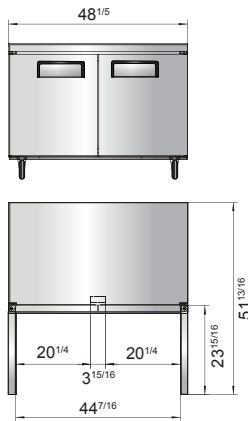

New Jersey, Ohio, Texas, Washington

SPECIFICATIONS

| Models | Door | Capacity (Cu.Ft.) | Shelves | Casters (inch) | Rated Current (A) | Voltage (V/Hz/Ph) | HP | Refrigerant | Exterior Dimensions (inch) | Net Weight (lbs) | Gross Weight (lbs) |
|-----------|------|-------------------|---------|----------------|-------------------|-------------------|-----|-------------|---|------------------|--------------------|
| MGF24RGR | 1 | 4.8 | 2 | 2 | 2.3 | 115/60/1 | 1/7 | R290 | 23 ^{13/16} ×25×32 ^{1/2} | 106 | 128 |
| MGF8401GR | 1 | 7.2 | 1 | 2 | 2.3 | 115/60/1 | 1/7 | R290 | 27 ^{1/2} ×30×34 ^{1/5} | 137 | 172 |
| MGF36RGR | 2 | 8.7 | 2 | 2 | 2.3 | 115/60/1 | 1/7 | R290 | 36 ^{5/16} ×30×34 ^{1/5} | 162 | 212 |
| MGF8402GR | 2 | 13.4 | 2 | 2 | 2.3 | 115/60/1 | 1/7 | R290 | 48 ^{3/10} ×30×34 ^{1/5} | 192 | 231 |
| MGF8403GR | 2 | 17.2 | 2 | 2 | 2.8 | 115/60/1 | 1/5 | R290 | 60 ^{1/5} ×30×34 ^{1/5} | 218 | 265 |
| MGF8404GR | 3 | 21.1 | 3 | 2 | 2.8 | 115/60/1 | 1/5 | R290 | 72 ^{7/10} ×30×34 ^{1/5} | 254 | 315 |

PLAN VIEW

MGF8401GR

MGF36RGR

MGF8402GR

MGF8403GR

MGF8404GR

MGF24RGR

SIDE VIEW

SIDE VIEW

Casters

Epoxy shelves

Rear grate

Temperature control

NEMA 5-15P

NEMA
15A/125V