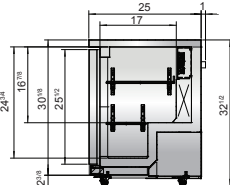

New Jersey, Ohio, Texas, Washington

SPECIFICATIONS

| Models | Door | Capacity (Cu.Ft.) | Shelves | Casters (inch) | Rated Current (A) | Voltage (V/Hz/Ph) | HP | Refrigerant | Exterior Dimensions (inch) | Net Weight (lbs) | Gross Weight (lbs) |
|-----------|------|-------------------|---------|----------------|-------------------|-------------------|-----|-------------|---|------------------|--------------------|
| MGF24RGR | 1 | 4.8 | 2 | 2 | 2.3 | 115/60/1 | 1/7 | R290 | 23 ^{13/16} ×25×32 ^{1/2} | 106 | 128 |
| MGF8401GR | 1 | 7.2 | 1 | 2 | 2.3 | 115/60/1 | 1/7 | R290 | 27 ^{1/2} ×30×34 ^{1/5} | 137 | 172 |
| MGF36RGR | 2 | 8.7 | 2 | 2 | 2.3 | 115/60/1 | 1/7 | R290 | 36 ^{5/16} ×30×34 ^{1/5} | 162 | 212 |
| MGF8402GR | 2 | 13.4 | 2 | 2 | 2.3 | 115/60/1 | 1/7 | R290 | 48 ^{3/10} ×30×34 ^{1/5} | 192 | 231 |
| MGF8403GR | 2 | 17.2 | 2 | 2 | 2.8 | 115/60/1 | 1/5 | R290 | 60 ^{1/5} ×30×34 ^{1/5} | 218 | 265 |
| MGF8404GR | 3 | 21.1 | 3 | 2 | 2.8 | 115/60/1 | 1/5 | R290 | 72 ^{7/10} ×30×34 ^{1/5} | 254 | 315 |

PLAN VIEW

MGF8401GR

MGF36RGR

MGF8402GR

MGF8403GR

MGF8404GR

MGF24RGR

SIDE VIEW