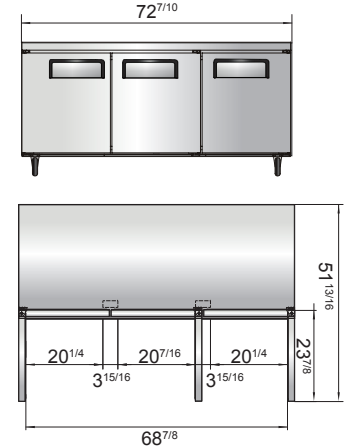

New Jersey, Ohio, Texas, Washington

SPECIFICATIONS

| Models | Door | Capacity (Cu.Ft.) | Shelves | Casters (inch) | Rated Current (A) | Voltage (V/Hz/Ph) | HP | Refrigerant | Exterior Dimensions (inch) | Net Weight (lbs) | Gross Weight (lbs) |
|-----------|------|-------------------|---------|----------------|-------------------|-------------------|-----|-------------|---|------------------|--------------------|
| MGF24RGR | 1 | 4.8 | 2 | 2 | 2.3 | 115/60/1 | 1/7 | R290 | 23 ^{13/16} ×25×32 ^{1/2} | 106 | 128 |
| MGF8401GR | 1 | 7.2 | 1 | 2 | 2.3 | 115/60/1 | 1/7 | R290 | 27 ^{1/2} ×30×34 ^{1/5} | 137 | 172 |
| MGF36RGR | 2 | 8.7 | 2 | 2 | 2.3 | 115/60/1 | 1/7 | R290 | 36 ^{5/16} ×30×34 ^{1/5} | 162 | 212 |
| MGF8402GR | 2 | 13.4 | 2 | 2 | 2.3 | 115/60/1 | 1/7 | R290 | 48 ^{3/10} ×30×34 ^{1/5} | 192 | 231 |
| MGF8403GR | 2 | 17.2 | 2 | 2 | 2.8 | 115/60/1 | 1/5 | R290 | 60 ^{1/5} ×30×34 ^{1/5} | 218 | 265 |
| MGF8404GR | 3 | 21.1 | 3 | 2 | 2.8 | 115/60/1 | 1/5 | R290 | 72 ^{7/10} ×30×34 ^{1/5} | 254 | 315 |

PLAN VIEW

MGF8401GR

MGF36RGR

MGF8402GR

MGF8403GR

MGF8404GR

MGF24RGR

SIDE VIEW

SIDE VIEW

Casters

Epoxy shelves

Rear grate

Temperature control

NEMA 5-15P

NEMA
15A/125V