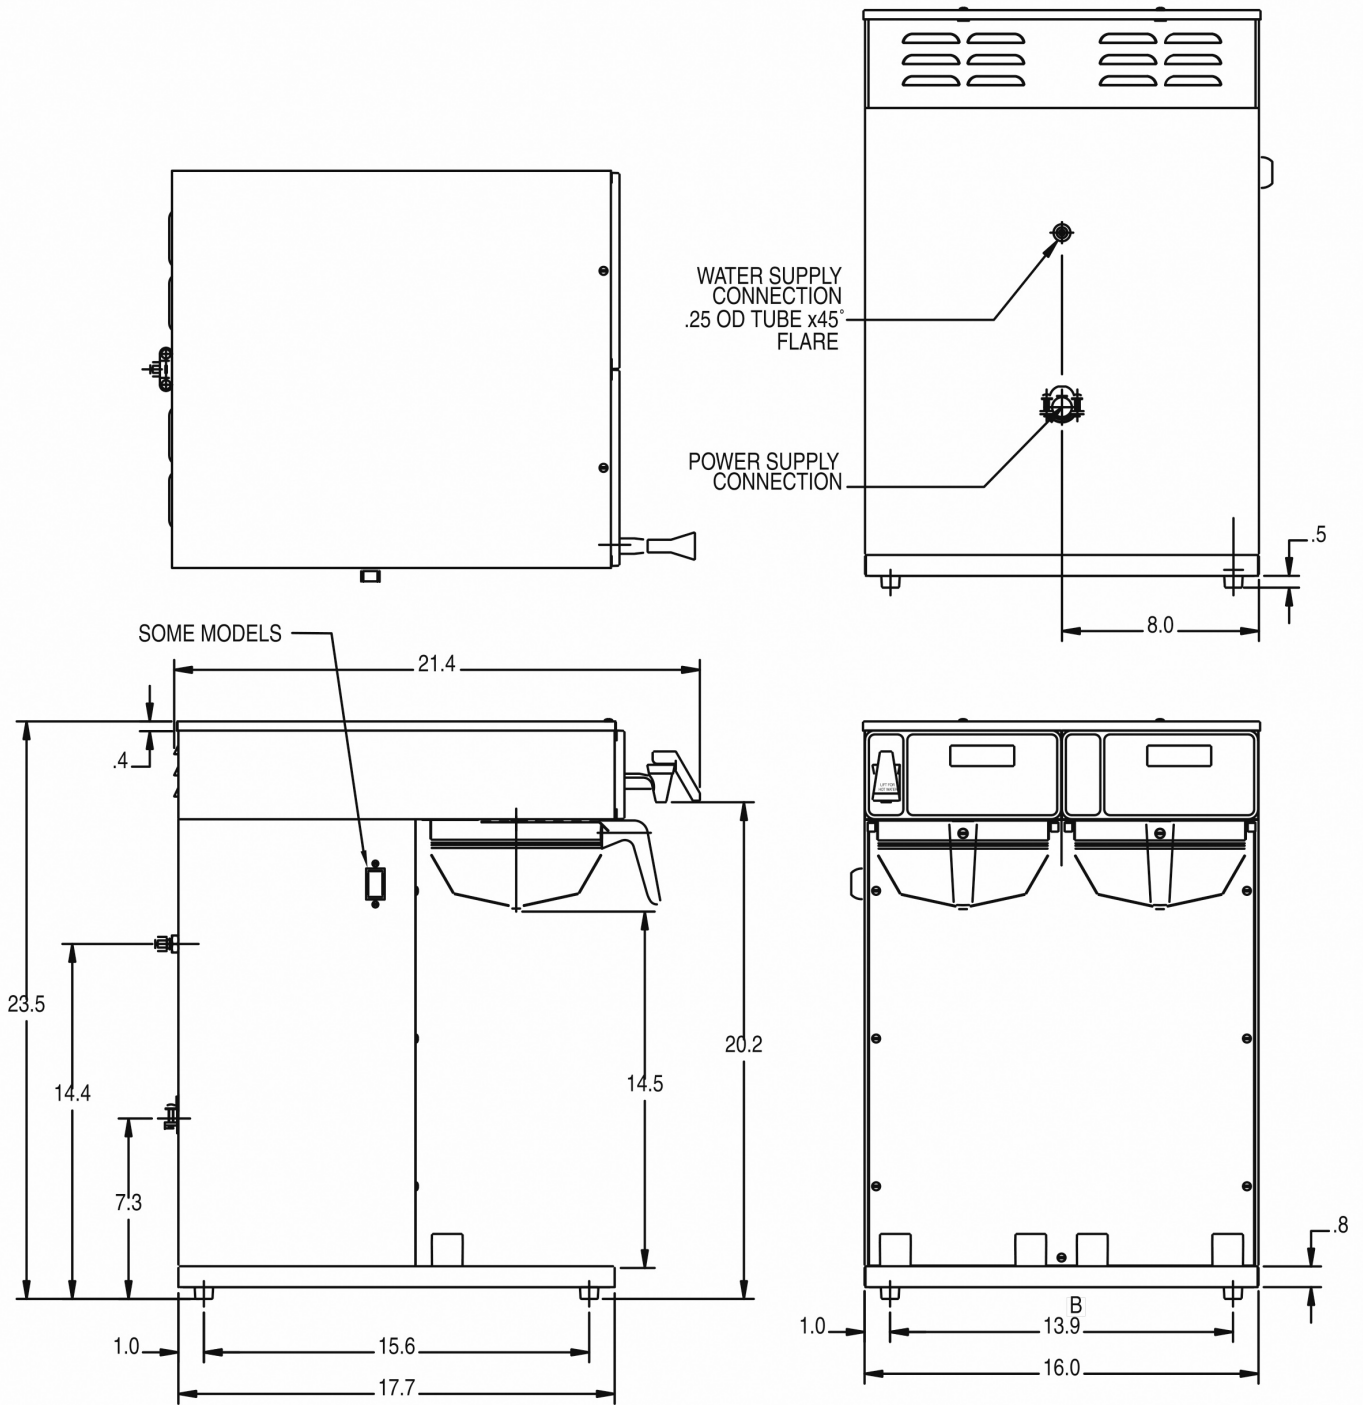

Created on:
09/13/2017

	Unit			Shipping				
	Width	Height	Depth	Width	Height	Depth	Weight	Volume
English	16.0 in.	23.5 in.	22.2 in.	19.9 in.	28.5 in.	25.8 in.	52.950 lbs	5.440 ft ³
Metric	40.6 cm	59.7 cm	56.4 cm	50.5 cm	72.4 cm	65.5 cm	24.018 kgs	0.154 m ³