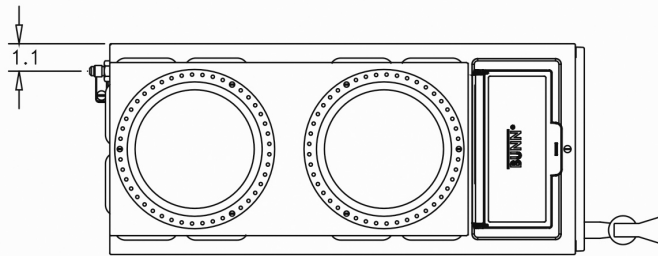

Last Updated:
03/22/2021

Unit			Shipping					
	Height	Width	Depth	Height	Width	Depth	Weight	Volume
English	19.0 in.	8.0 in.	21.2 in.	23.8 in.	12.5 in.	26.5 in.	-	4.566 ft ³
Metric	48.3 cm	20.3 cm	53.8 cm	60.3 cm	31.8 cm	67.4 cm	-	0.129 m ³