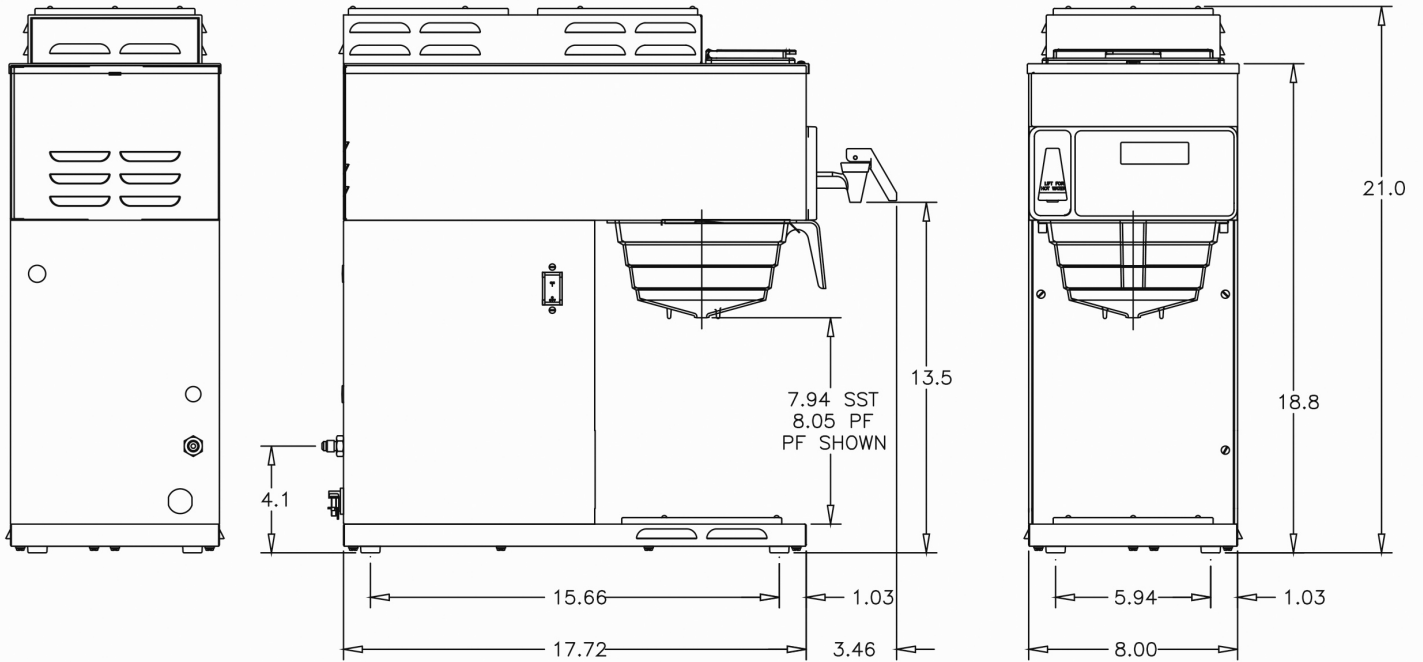

Last Updated:
03/22/2021

Unit			Shipping					
	Height	Width	Depth	Height	Width	Depth	Weight	Volume
English	19.0 in.	8.0 in.	21.2 in.	23.8 in.	12.5 in.	26.5 in.	-	4.566 ft ³
Metric	48.3 cm	20.3 cm	53.8 cm	60.3 cm	31.8 cm	67.4 cm	-	0.129 m ³