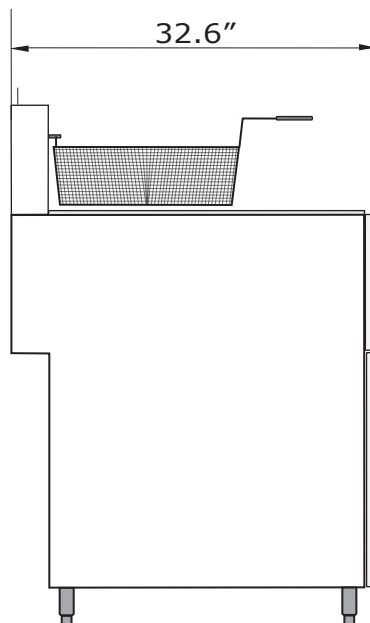

Specifications are subject to change without notice

SPECIFICATIONS:

UNIT MEASUREMENTS						TANK SIZE	
Model	Width	Depth	Height	Net Weight	Gross Weight	Depth	Width
AF-25/25	16"	32.6"	46"	172 lbs	240 lbs	6.5"	14"
AF-40/40	21"	32.6"	47"	190 lbs	260 lbs	9"	14"

CAPACITY:

- AF-25/25: 50LB total, 25LB per side
- AF-40/40: 80LB total, 40LB per side

SPLIT VAT FRYER- NATURAL GAS

ALPHA

Specifications are subject to change without notice

AF-25/25

AF-40/40

AF-Series (side view)