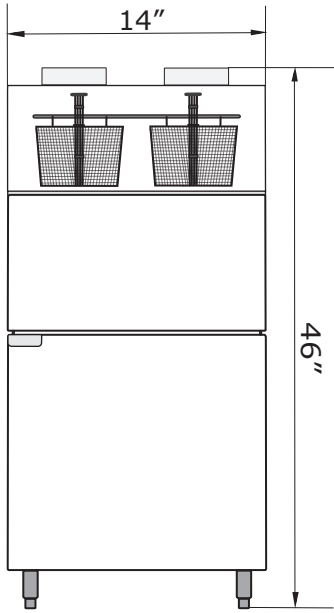

Specifications are subject to change without notice

SPECIFICATIONS:

UNIT MEASUREMENTS						TANK SIZE	
Model	Width	Depth	Height	Net Weight	Gross Weight	Depth	Width
AF-25/25	16"	32.6"	46"	172 lbs	240 lbs	6.5"	14"
AF-40/40	21"	32.6"	47"	190 lbs	260 lbs	9"	14"

CAPACITY:

- AF-25/25: 50LB total, 25LB per side
- AF-40/40: 80LB total, 40LB per side

SPLIT VAT FRYER- NATURAL GAS

ALPHA

Specifications are subject to change without notice

AF-25/25

AF-40/40

AF-Series (side view)