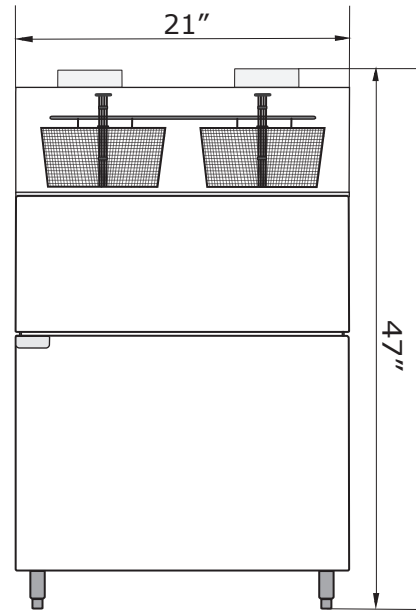

Specifications are subject to change without notice

SPECIFICATIONS:

UNIT MEASUREMENTS						TANK SIZE	
Model	Width	Depth	Height	Net Weight	Gross Weight	Depth	Width
AF-25/25	16"	32.6"	46"	172 lbs	240 lbs	6.5"	14"
AF-40/40	21"	32.6"	47"	190 lbs	260 lbs	9"	14"

CAPACITY:

- AF-25/25: 50LB total, 25LB per side
- AF-40/40: 80LB total, 40LB per side

SPLIT VAT FRYER- NATURAL GAS

ALPHA

Specifications are subject to change without notice

AF-25/25

AF-40/40

AF-Series (side view)