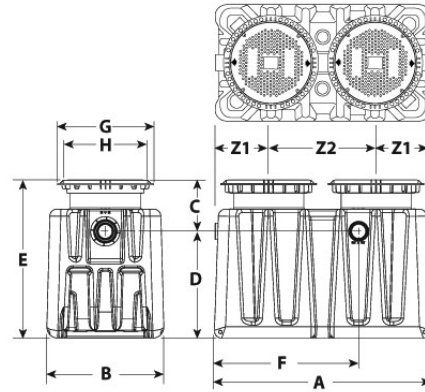

Part Description:
Endura XL75 - M-Rated pedestrian/light traffic
access covers - flush to finished floor

Part Number:
4075A04M

Approvals and Listings maintained by:
Canplas Industries Ltd
Canada: 1-800-461-5300 USA: 1-888-461-5307

Part #	Part UPC	Colour	Size (inches)	Ctn Qty	Ctn Bar Code	Ctn. Wt (Kgs)	Ctn. Wt (lbs)	Skid Cubic (m)	Skid Cubic (ft)	Ctns/Skid
4075A04M	662671070753	Black	4"					1.90	67.06	
Dimensions (inches)										
A	B	C	D	E	F	G	H	Z1	Z2	
59	32	14	29	43	39.5	26	22	14.75	29.5	