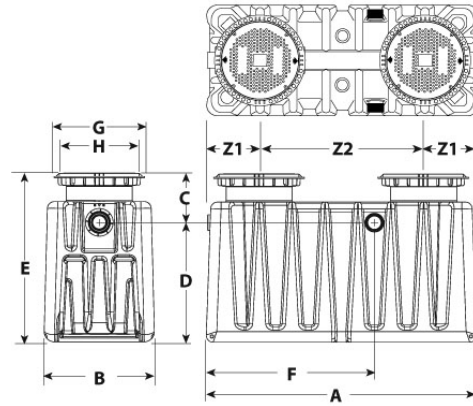

Part Description:
Endura XL100 - M-Rated pedestrian/light traffic
access covers - flush to finished floor

Part Number:
40100A04M

Approvals and Listings maintained by:
Canplas Industries Ltd
Canada: 1-800-461-5300 USA: 1-888-461-5307

Part #	Part UPC	Colour	Size (inches)	Ctn Qty	Ctn Bar Code	Ctn. Wt (Kgs)	Ctn. Wt (lbs)	Skid Cubic (m)	Skid Cubic (ft)	Ctns/Skid
40100A04M	662671070739	Black	4"					2.95	104.21	
Dimensions (inches)										
A	B	C	D	E	F	G	H	Z1	Z2	
78	32	14	34.5	48.5	48.5	26	22	15.25	47.5	