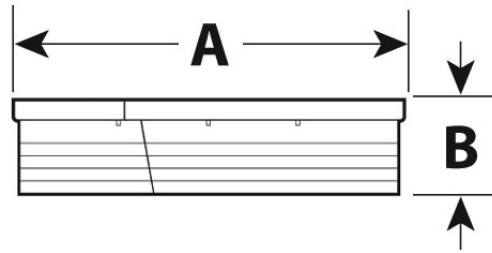

Part Description:
Endura 20 GPM Grease Interceptor Riser
Extension Set

Part Number:
3920AX6

Approvals and Listings maintained by:
Canplas Industries Ltd
Canada: 1-800-461-5300 USA: 1-888-461-5307

Part #	Part UPC	Colour	Size (inches)	Ctn Qty	Ctn Bar Code	Ctn. Wt (Kgs)	Ctn. Wt (lbs)	Skid Cubic (m)	Skid Cubic (ft)	Ctns/Skid
3920AX6	662671390356	GREY		1	10662671390353	4.29	9.44	1.62	57.25	24

Dimensions (inches)
A B
23.5 6.891