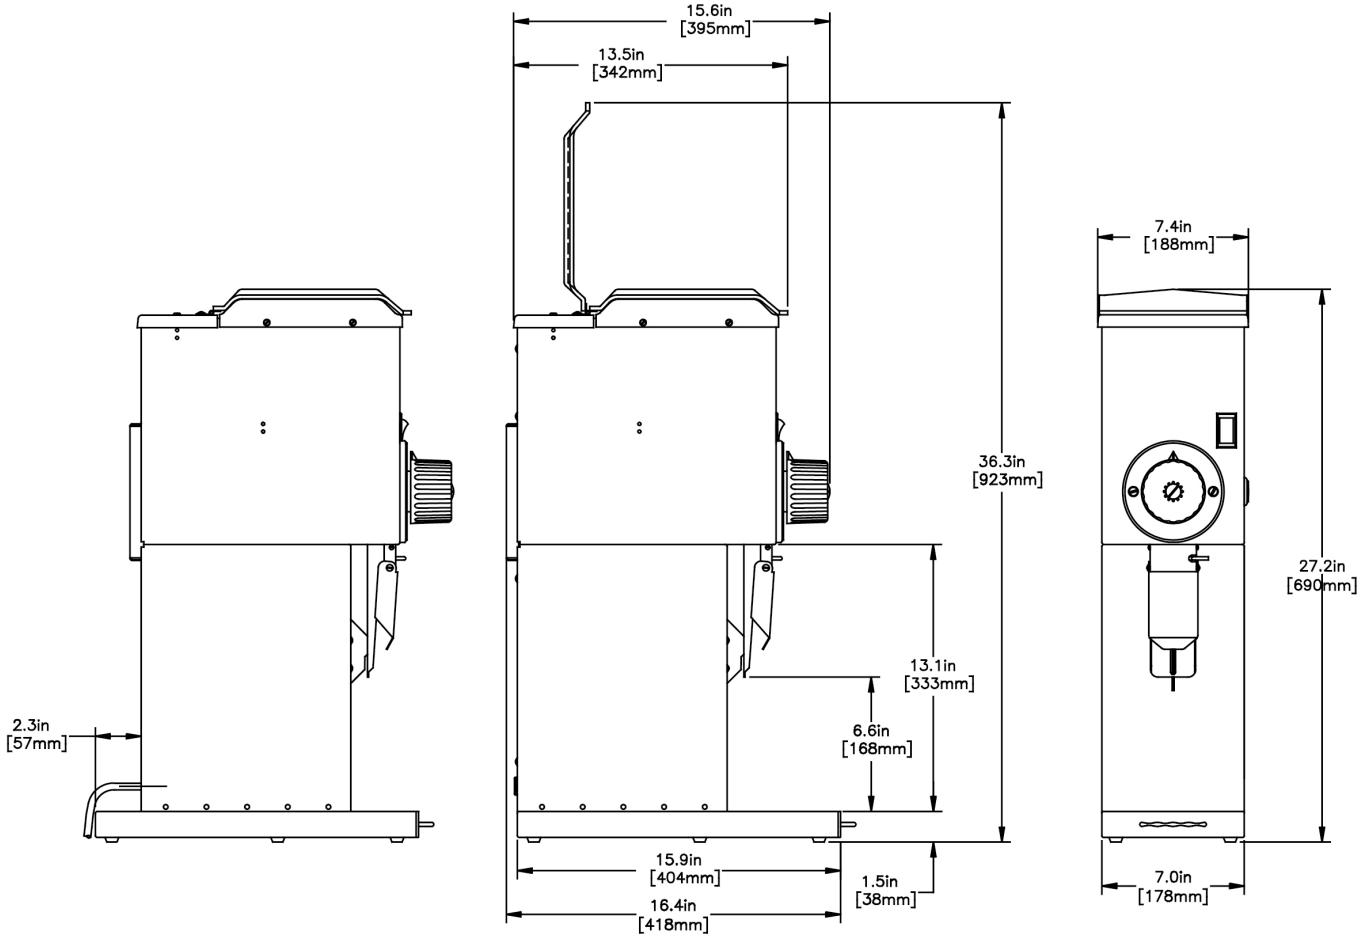

Last Updated:
01/05/2022

	Unit			Shipping				
	Height	Width	Depth	Height	Width	Depth	Weight	Volume
English	27.2 in.	7.4 in.	16.6 in.	32.8 in.	13.6 in.	23.1 in.	56.200 lbs	5.972 ft ³
Metric	69.1 cm	18.8 cm	42.2 cm	83.2 cm	34.6 cm	58.7 cm	25.492 kgs	0.169 m ³