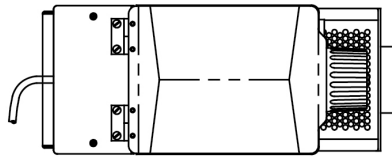

Additional Features

Plumbing Requirements

PSI	kPa	Fitting Supplied	Water Flow Required (GPM)
-	-	-	-

CAD Drawings

2D	Revit	KLC
●		

WARNING: This product can expose you to chemicals including Bisphenol A (BPA), which is known to the State of California to cause birth defects or other reproductive harm. For more information go to www.P65Warnings.ca.gov

Last Updated:
01/05/2022

	Unit			Shipping				
	Height	Width	Depth	Height	Width	Depth	Weight	Volume
English	27.2 in.	7.4 in.	16.6 in.	32.8 in.	13.6 in.	23.1 in.	56.200 lbs	5.972 ft ³
Metric	69.1 cm	18.8 cm	42.2 cm	83.2 cm	34.6 cm	58.7 cm	25.492 kgs	0.169 m ³