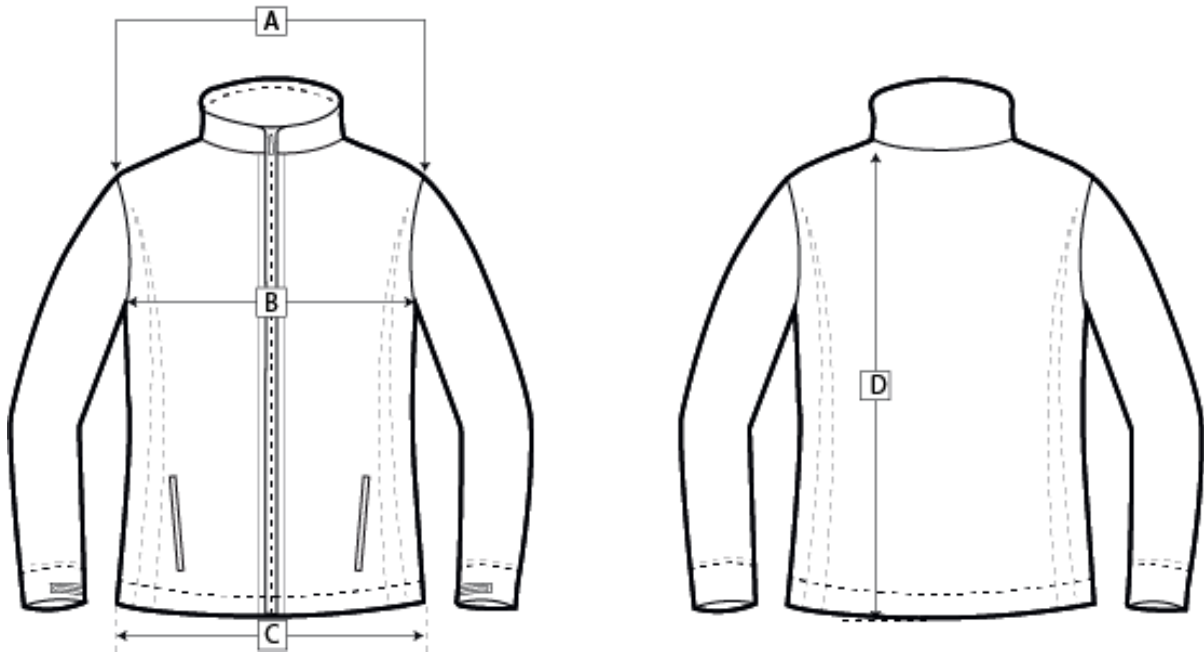

Hyundai Motorsport Softshell Jacket

Men		S	M	L	XL	2XL
A	shoulder width	43,5	45,0	47,0	50,0	51,0
B	1/2 chest	49,5	52,5	56,5	61,0	62,5
C	1/2 bottom	50,0	54,0	57,0	58,5	61,0
D	center back length	70,0	72,0	75,7	77,0	80,5

Women		S	M	L	XL
A	shoulder width	38,0	40,0	42,0	44,0
B	1/2 chest	47,5	48,5	52,0	54,5
C	1/2 bottom	50,0	52,0	54,5	57,0
D	center back length	66,0	68,0	69,0	70,0