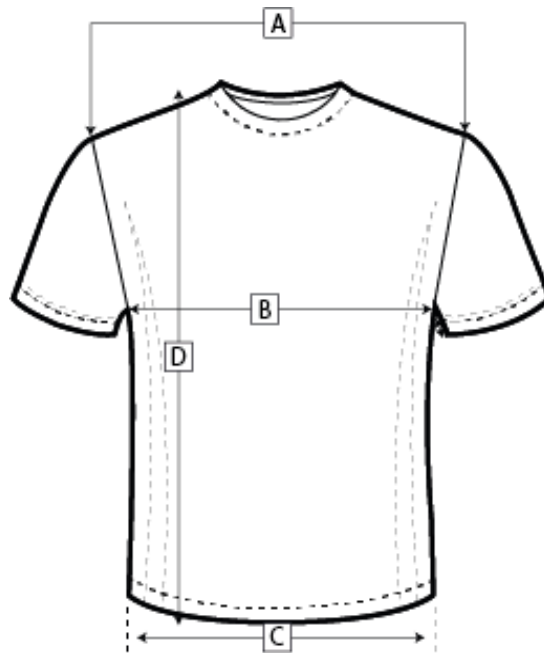

Hyundai Motorsport T-Shirt Replica

Men's (cm)		S	M	L	XL	2XL
A	shoulder width	44,0	46,0	48,0	50,0	52,0
B	1/2 chest	52,0	54,0	56,0	58,0	60,0
C	1/2 bottom	50,0	52,0	54,0	56,0	58,0
D	center back length	70,0	72,0	74,0	76,0	78,0

Women's (cm)		XS	S	M	L	XL
A	shoulder width	40	42,0	44,0	46,0	48,0
B	1/2 chest	44	46,0	48,0	50,0	52,0
C	1/2 bottom	46	48,0	50,0	52,0	54,0
D	center back length	61,5	63,5	65,5	67,5	69,5