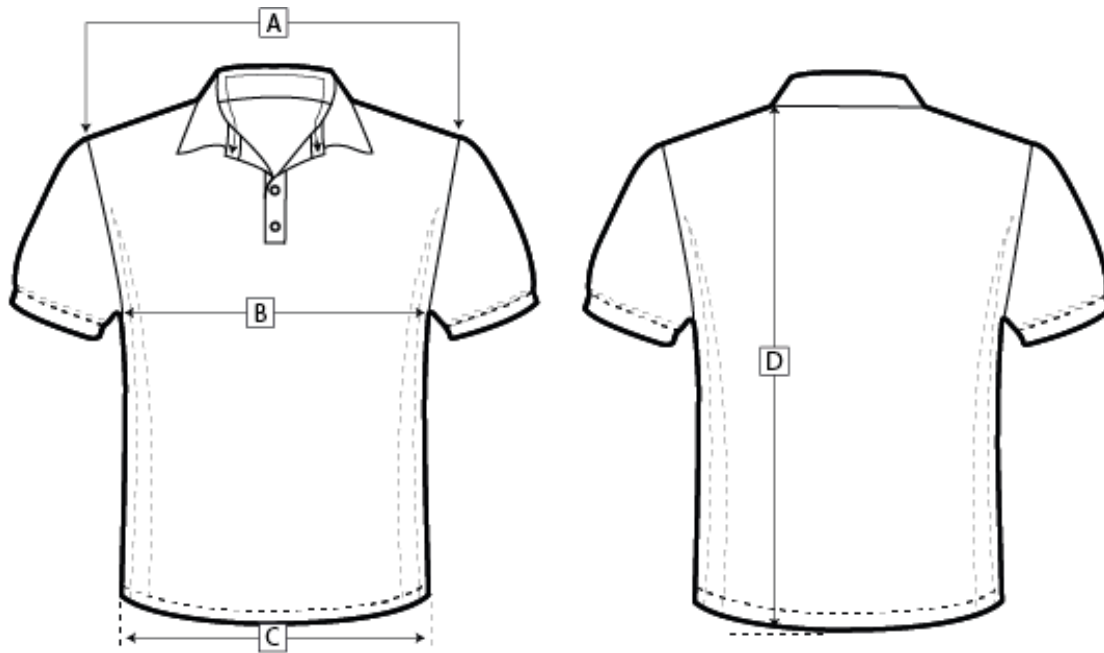

Hyundai Motorsport Polo Shirt Replica

Men's (cm)		S	M	L	XL	2XL
A	shoulder width	44,0	46,0	48,0	50,0	52,0
B	1/2 chest	52,0	54,0	56,0	58,0	60,0
C	1/2 bottom	50,0	52,0	54,0	56,0	58,0
D	center back length	70,0	72,0	74,0	76,0	78,0

Women's (cm)		XS	S	M	L	XL
A	shoulder width	30	32,0	34,0	36,0	38,0
B	1/2 chest	44	46,0	48,0	50,0	52,0
C	1/2 bottom	46	48,0	50,0	52,0	54,0
D	center back length	63	65,0	67,0	69,0	71,0