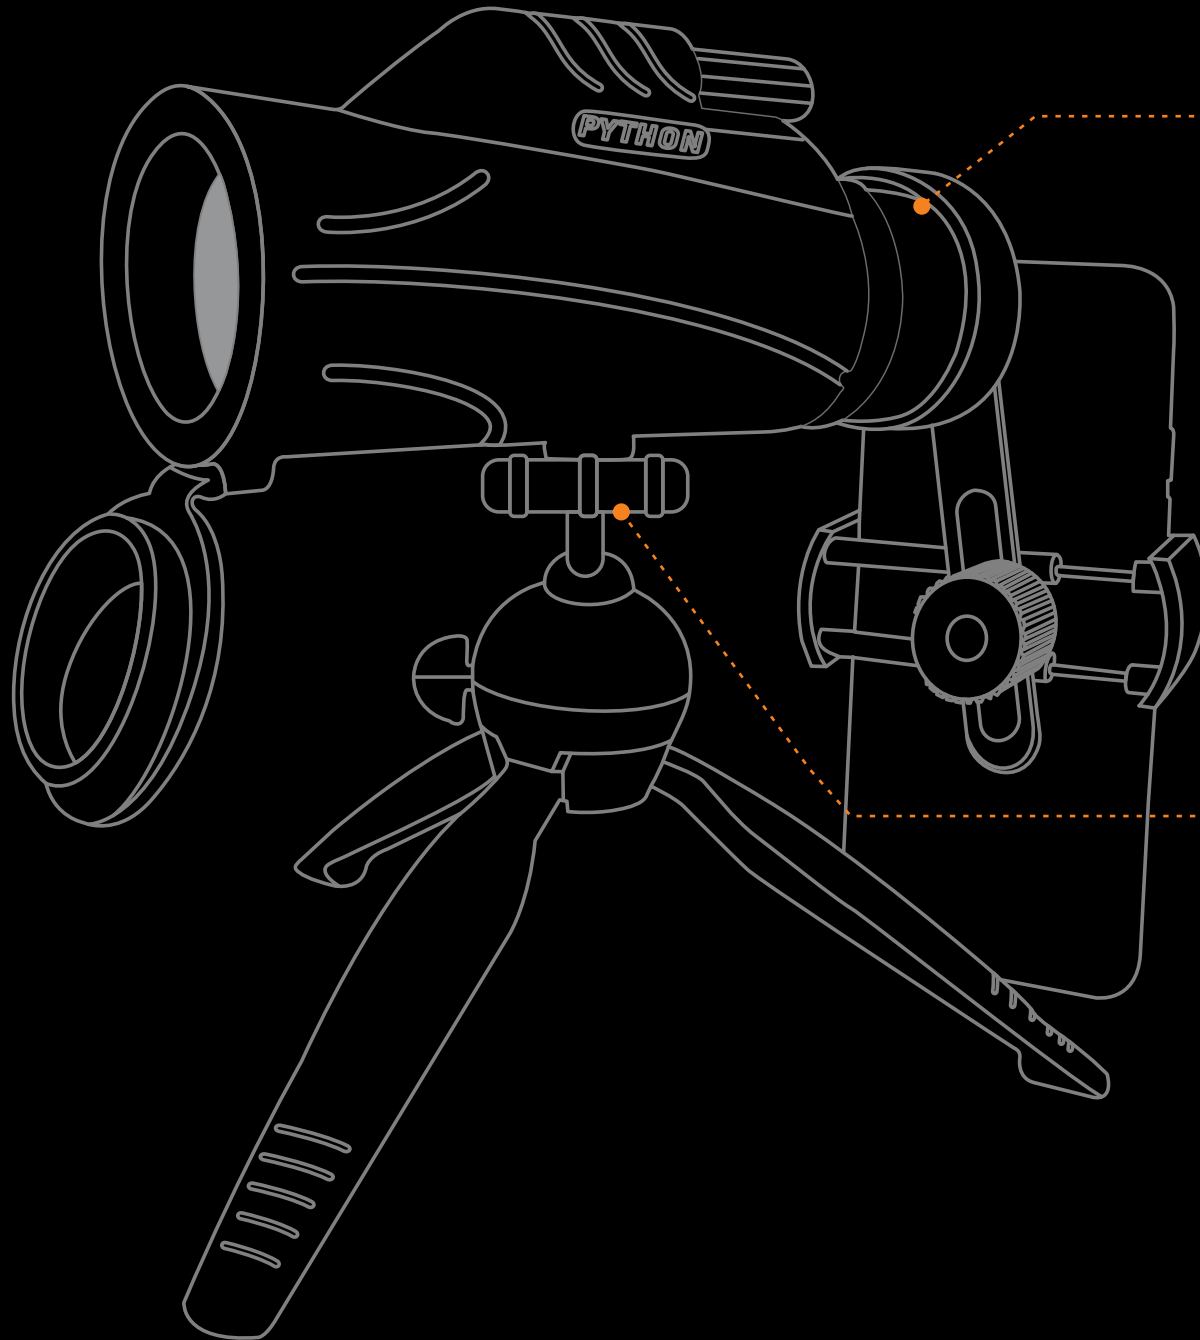

PYTHON

10x42

PYTHON EXPLORER

USER MANUAL

About this product

22mm
Large Eyepiece

Adjustable
Eyecup

Smooth Focus
Adjustment

Ruber
Armored Body

Large Bright 42mm
Fully Multi-Coated
Objective Lens

Smartphone & Tripod

Smartphone Adapter

Secure the Smartphone with the Phone Adapter

Align with the Smartphone Camera Lens

Tighten the Screw

Connect Tripod & Adapter to Smartphone

Connect the Smartphone to the Python Explorer

Attach the Solid Tripod

Smartphone Zoom

Zoom on your Smartphone for a full-screen image

1500YARD

100% LIFETIME
GUARANTEE

PYTHON