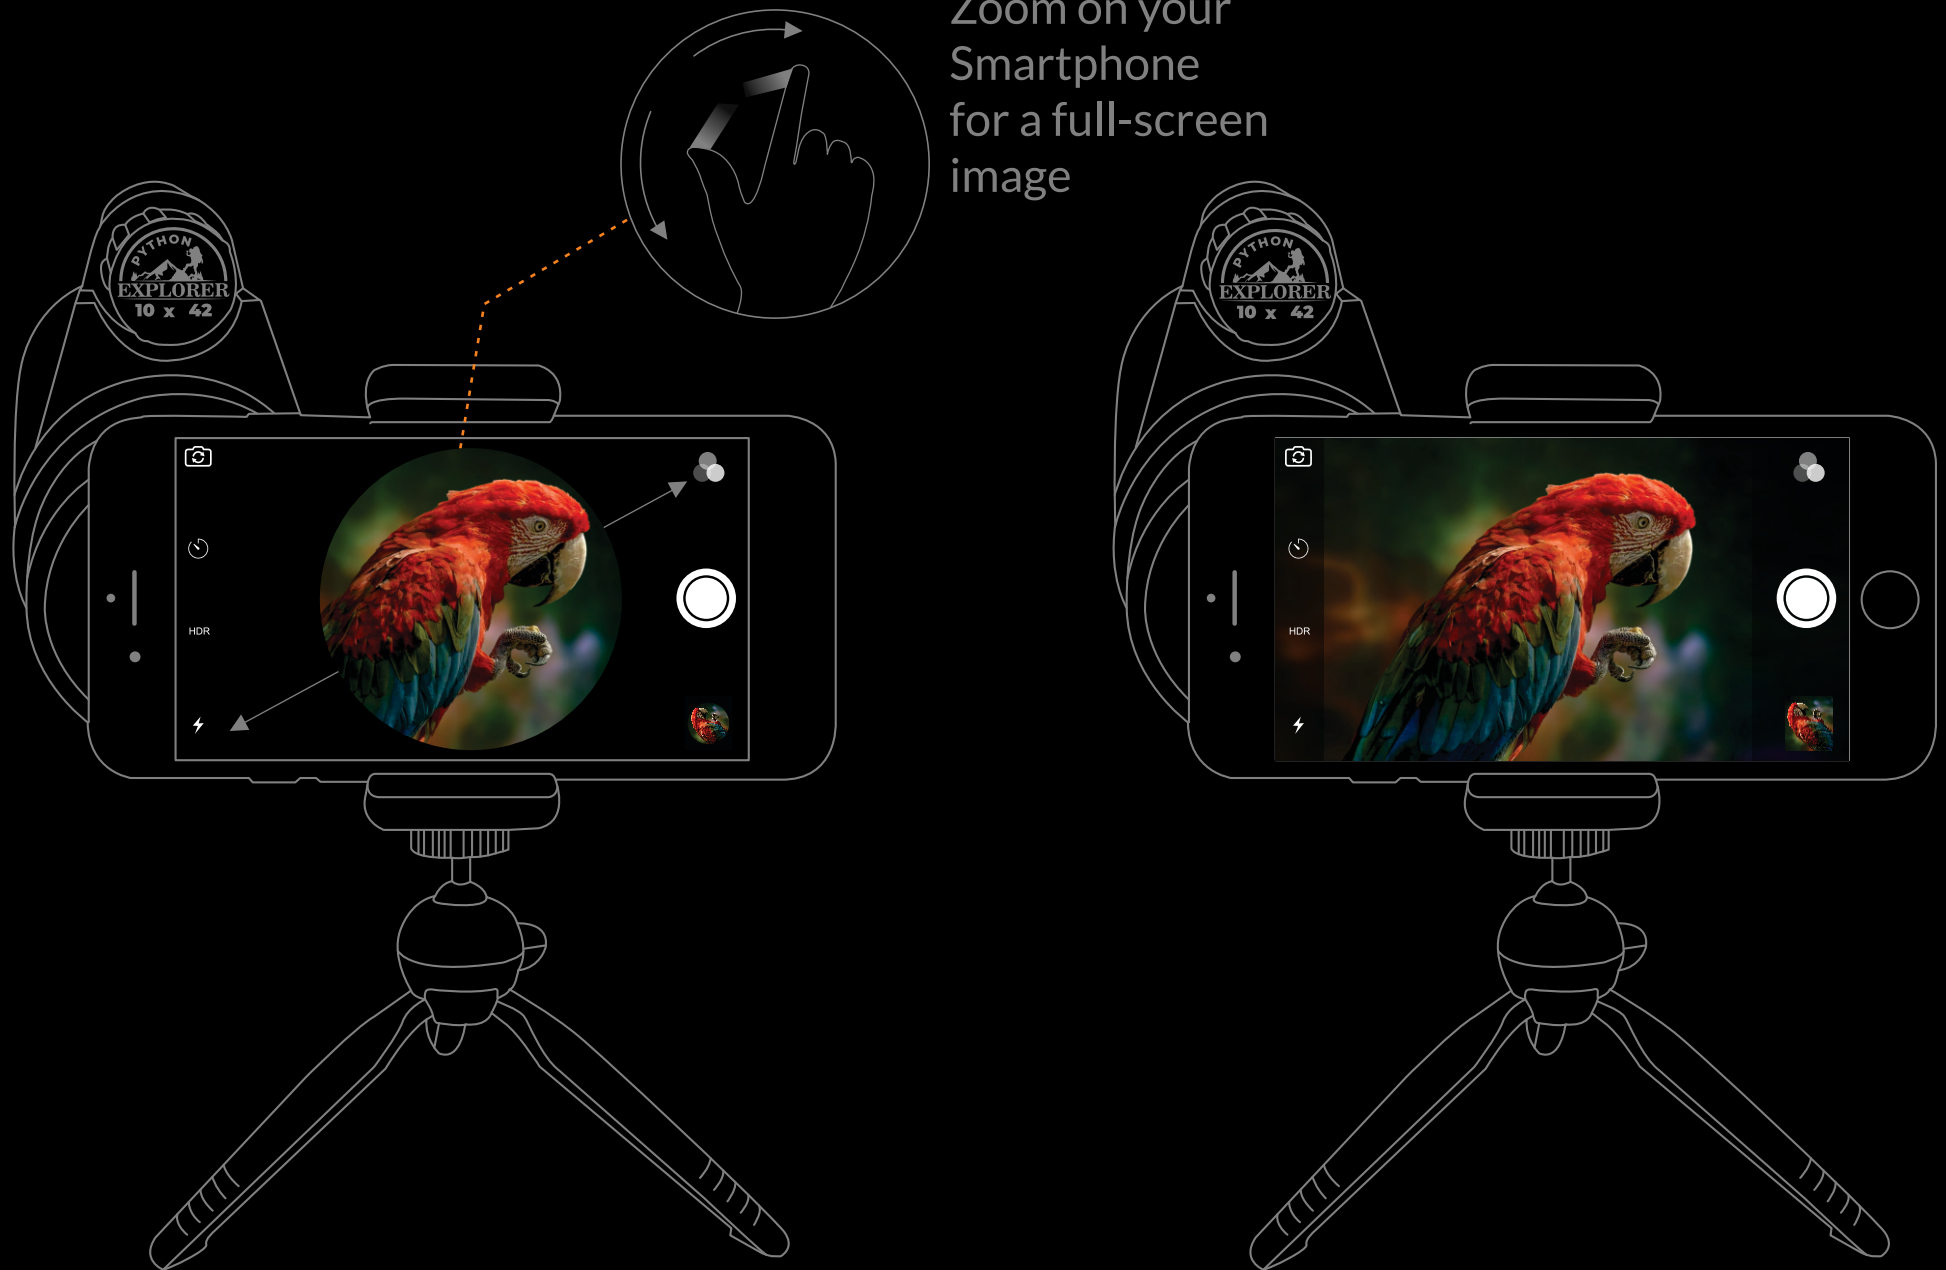

Ruber
Armored Body

Large Bright 42mm
Fully Multi-Coated
Objective Lens

Smartphone & Tripod

Smartphone Adapter

Secure the Smartphone with the Phone Adapter

Align with the Smartphone Camera Lens

Tighten the Screw

Connect Tripod & Adapter to Smartphone

Connect the Smartphone to the Python Explorer

Attach the Solid Tripod

Smartphone Zoom

Zoom on your Smartphone for a full-screen image

1500YARD

100% LIFETIME
GUARANTEE

PYTHON