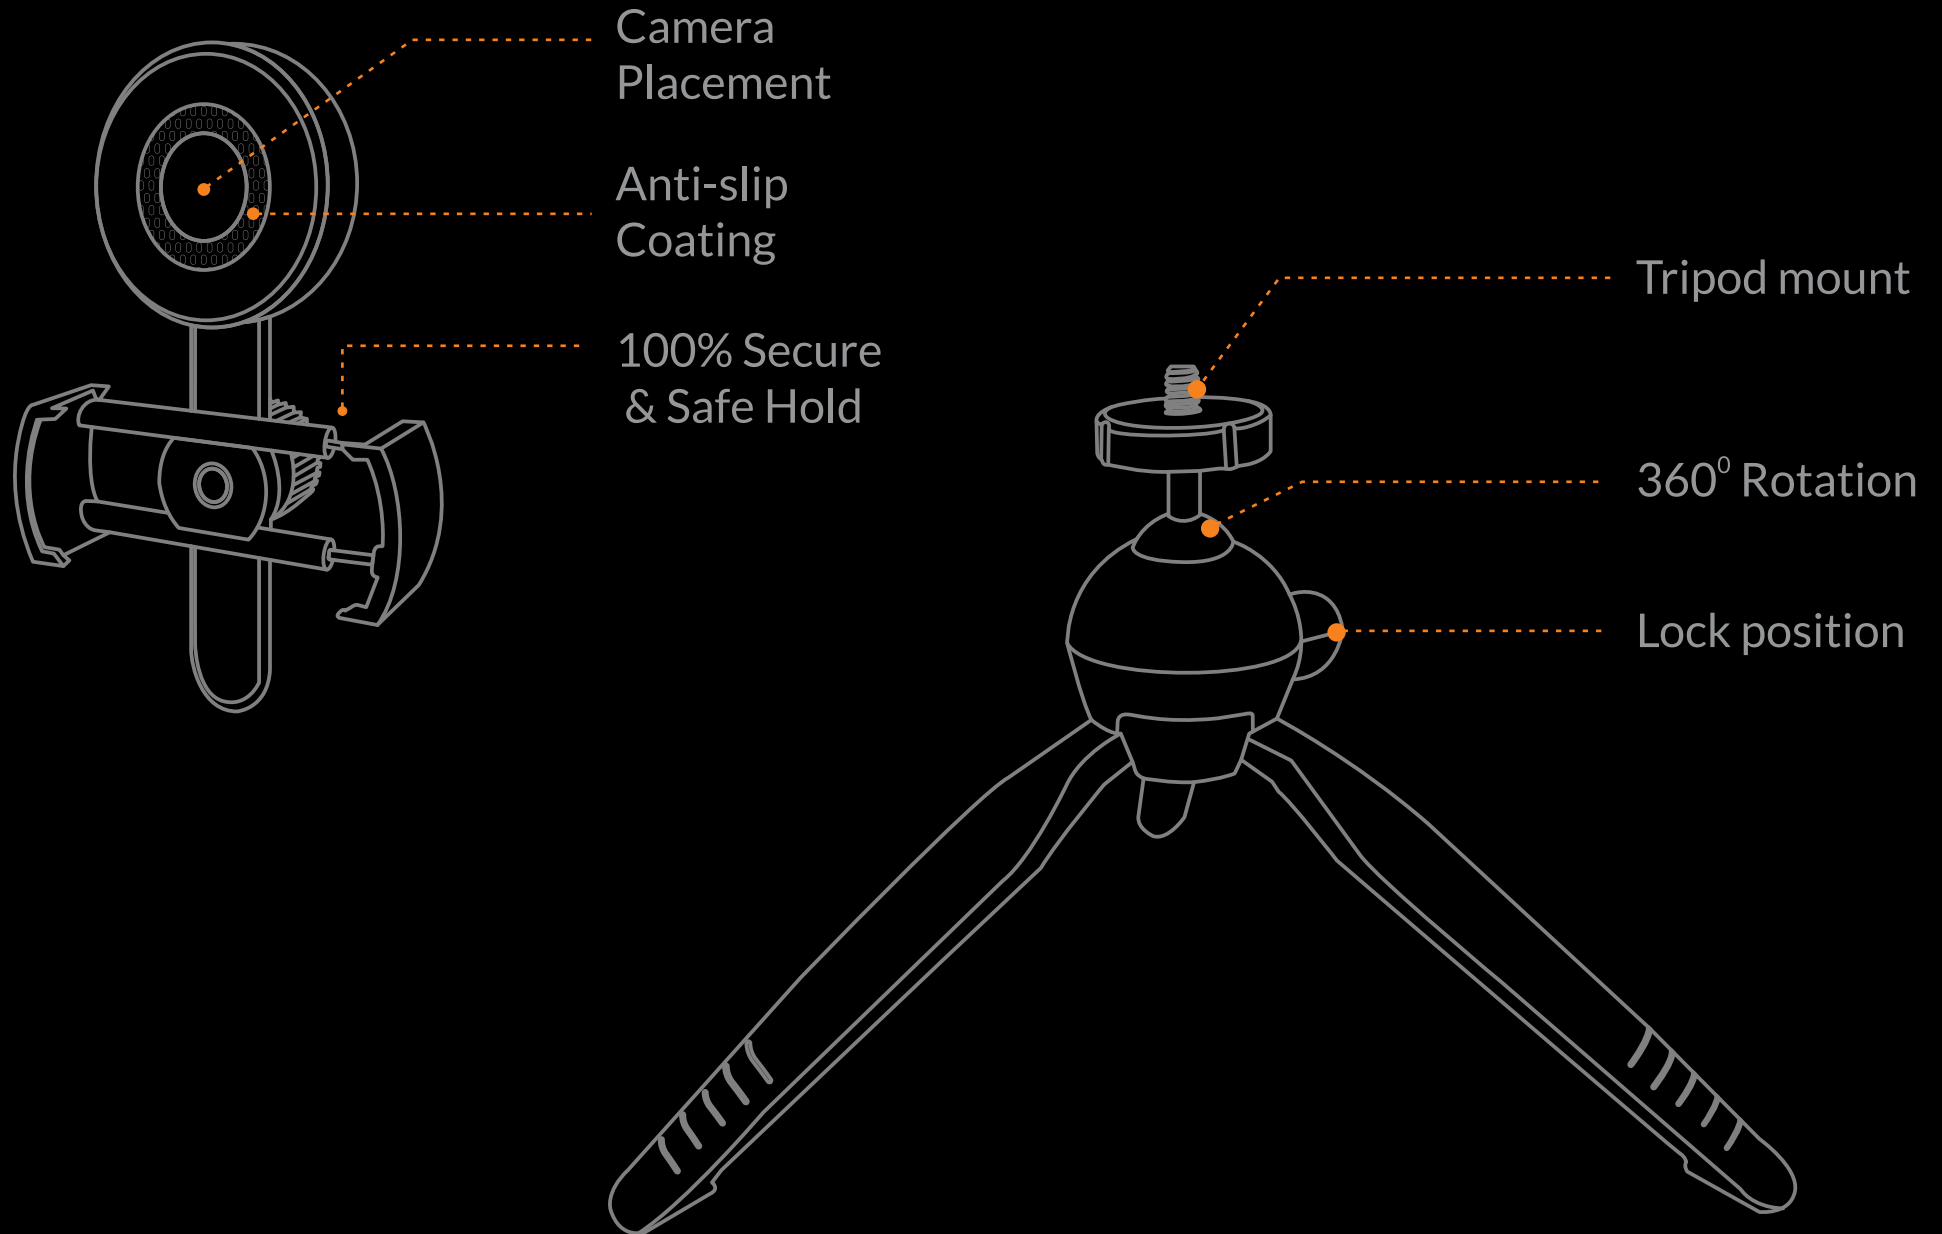

PYTHON

10x42

PYTHON EXPLORER

USER MANUAL

About this product

22mm
Large Eyepiece

Adjustable
Eyecup

Smooth Focus
Adjustment

Ruber
Armored Body

Large Bright 42mm
Fully Multi-Coated
Objective Lens

Smartphone & Tripod

Smartphone Adapter

Secure the Smartphone with the Phone Adapter

Align with the Smartphone Camera Lens

Tighten the Screw

Connect Tripod & Adapter to Smartphone

Connect the Smartphone to the Python Explorer

Attach the Solid Tripod

Smartphone Zoom

Zoom on your Smartphone for a full-screen image

1500YARD

100% LIFETIME
GUARANTEE

PYTHON