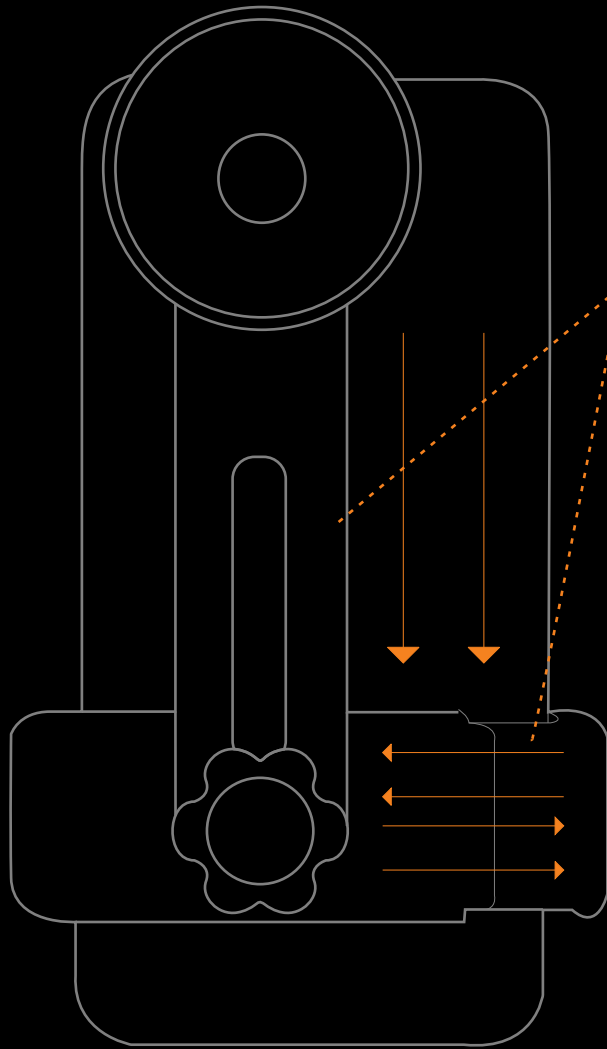

PYTHON

10x42

PYTHON EXPLORER

USER MANUAL

About this product

22mm
Large Eyepiece

Adjustable
Eyecup

Smooth Focus
Adjustment

Ruber
Armored Body

Large Bright 42mm
Fully Multi-Coated
Objective Lens

Smartphone & Tripod

Smartphone Adapter

Secure the Smartphone with the Phone Adapter

Align with the Smartphone Camera Lens

Tighten the Screw

Connect Tripod & Adapter to Smartphone

Connect the Smartphone to the Python Explorer

Attach the Solid Tripod

Smartphone Zoom

Zoom on your Smartphone for a full-screen image

1500YARD

100% LIFETIME
GUARANTEE

PYTHON