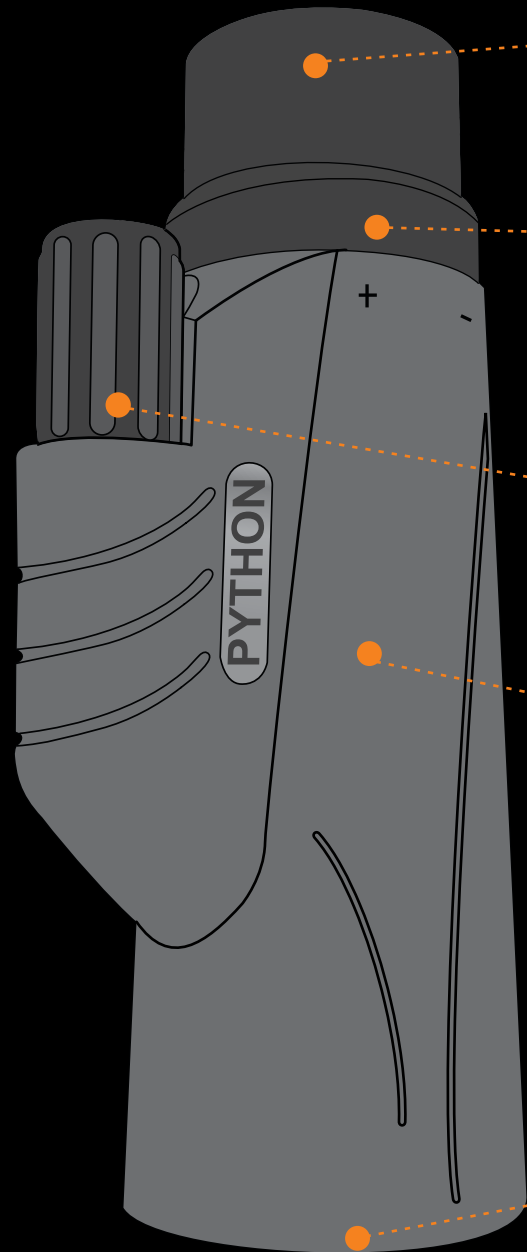

PYTHON

10x42

PYTHON EXPLORER

USER MANUAL

About this product

22mm
Large Eyepiece

Adjustable
Eyecup

Smooth Focus
Adjustment

Ruber
Armored Body

Large Bright 42mm
Fully Multi-Coated
Objective Lens

Smartphone & Tripod

Smartphone Adapter

Secure the Smartphone with the Phone Adapter

Align with the Smartphone Camera Lens

Tighten the Screw

Connect Tripod & Adapter to Smartphone

Connect the Smartphone to the Python Explorer

Attach the Solid Tripod

Smartphone Zoom

Zoom on your Smartphone for a full-screen image

1500YARD

100% LIFETIME
GUARANTEE

PYTHON