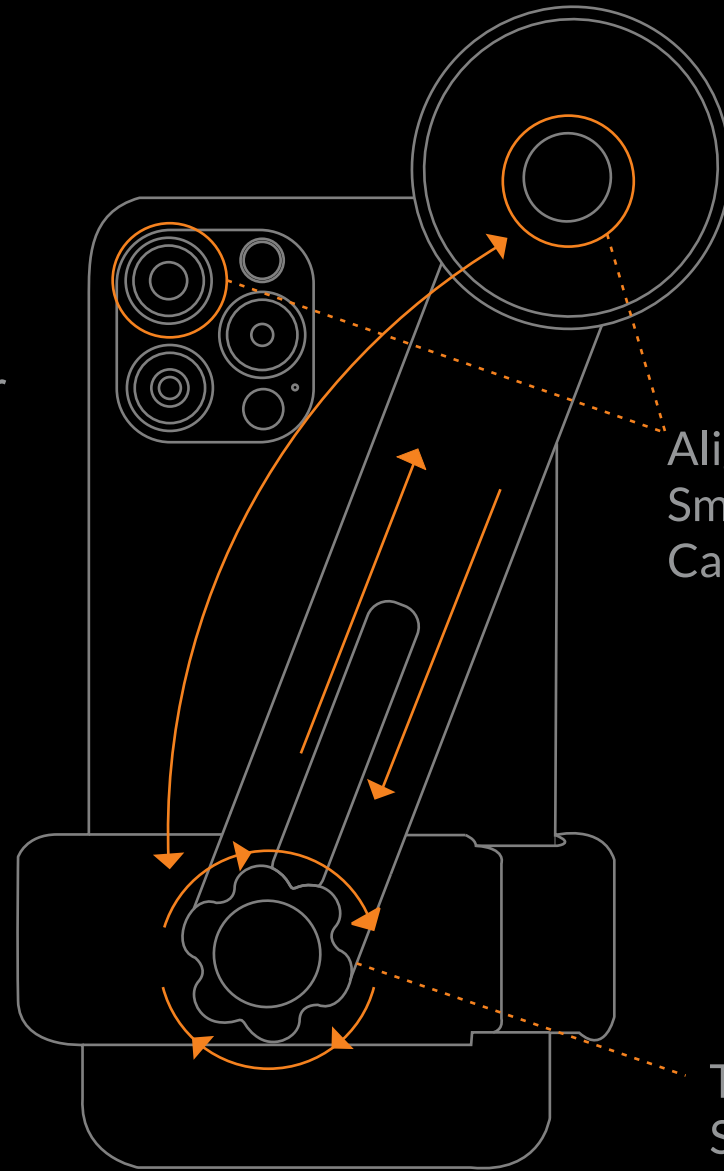

PYTHON

10x42

PYTHON EXPLORER

USER MANUAL

About this product

22mm
Large Eyepiece

Adjustable
Eyecup

Smooth Focus
Adjustment

Ruber
Armored Body

Large Bright 42mm
Fully Multi-Coated
Objective Lens

Smartphone & Tripod

Smartphone Adapter

Secure the Smartphone with the Phone Adapter

Align with the Smartphone Camera Lens

Tighten the Screw

Connect Tripod & Adapter to Smartphone

Connect the Smartphone to the Python Explorer

Attach the Solid Tripod

Smartphone Zoom

Zoom on your Smartphone for a full-screen image

1500YARD

100% LIFETIME
GUARANTEE

PYTHON