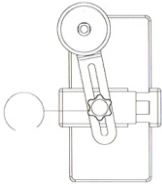

INSTALLATIONS

STEP 1.

Open the phone clip in the direction of the arrow, and enter the phone into the phone clip.

STEP 2.

Align the respective smartphone camera with the adapter according to the indications. Make sure the smartphone camera is as close as possible to the adapter to reduce light loss and improve accuracy.

STEP 3.

Tighten the swing arm of the phone clip in the direction of clockwise to fix the nut.

STEP 4.

Twist anti-clockwise to unscrew the nut and lanyard as depicted in figure.

STEP 5.

Twist clockwise to fix the nut on the top of the foot on the telescope. after adjust the observation direction of the telescope, the nut is fixed by twist in clockwise.