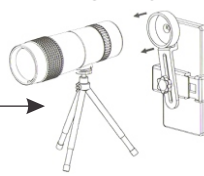

STEP 6.

Connect the Python HD to your smartphone using the adapter. Make sure to find the focus using your monocular's manual and your smartphone's automatic focusing.