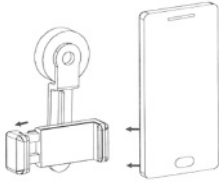

INSTALLATIONS

STEP 1.

Open the phone clip in the direction of the arrow, and enter the phone into the phone clip.