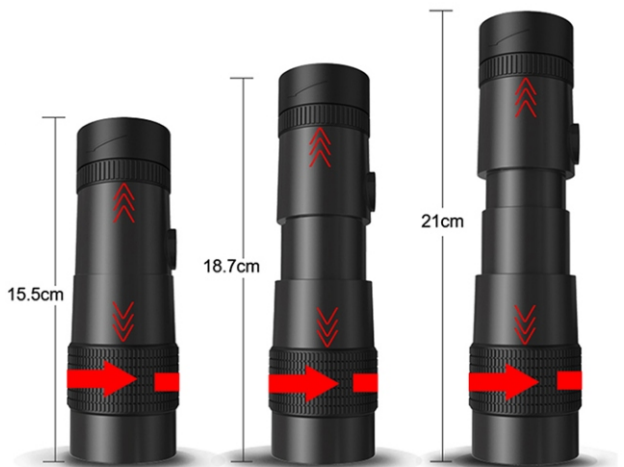

#1

Put the magnification power to 12x. this will allow us to get a solid starting point from which one we can adjust our magnification and focus.

#2

Extend the Monocular Telescope to it's full length.

#3

Rotate the Objective(front lens) clock wise to focus on specific areas in the image.
More Rotation=Focus on objects that are further away.
Less Rotation=Focus on objects that are closer to you.

#4

Use the build in focus distance meter to accurately find your target.

Fully retracted state

Semi-stretched state

Fully stretched state

INSTRUCTIONS FOR CARE

1. Avoid hard impacts. Set your Python HD down gently on hard surfaces.
2. Ensure your Python HD is attached securely to any accessories before use.
3. Store your Python HD in a cool, dry place whenever possible.