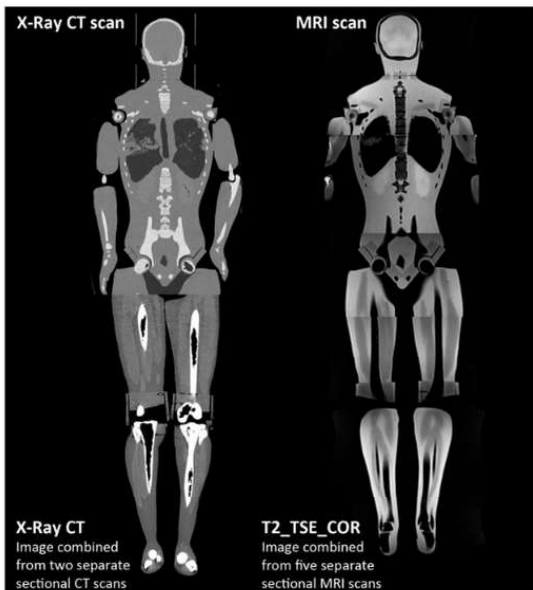

# ADULT FULL BODY PHANTOM WITH MUSCLES FOR X-RAY/CT & MRI (FB-A02)

TRUE PHANTOM  
SOLUTIONS

X-RAY

CT SCAN

MRI

www.truephantom.com

## X-RAY POSITIONING + CT & MR IMAGING

FB-A02 is a multipurpose phantom that can be used to:

- Teach X-RAY positioning techniques,
- Learn CT & MR imaging procedures,
- Find Optimal scanning conditions,
- Test and Conduct R&D for diagnostic imaging applications.

FB-A02 comes with realistic muscles in arms and legs of the phantom. This feature makes it truly realistic in terms of mimicking human anatomy.

## WHY FB-A02?

- Multipurpose use & applications
- Realistic CT & MR images
- Lifelike anatomy & weight
- Can be customized with pathologies
- High durability with joints
- Flexible joints to train on X-RAY Positioning
- Improved anatomical structures
- Realistic air cavities inside the skull
- Includes realistic brain with Grey & white matter
- Closest alternative to human bones
- Ceramic reinforced patented bone material
- Durable & stable in time
- Service warranty of 2 Years by default
- Instant customer support by manufacturer
- Quick delivery times