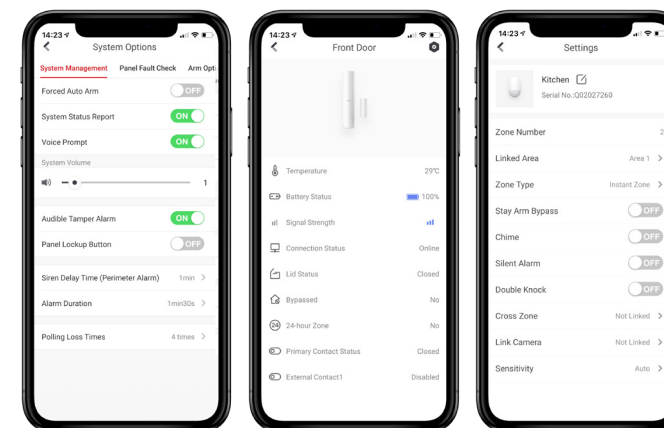

App Programming

It's all in the app

One manufacturer, one interface. With the AX PRO, the power is in your hands; manage multiple systems through the Hik-ProConnect app and web interface, configure devices, control video and monitor. A total system with total control.