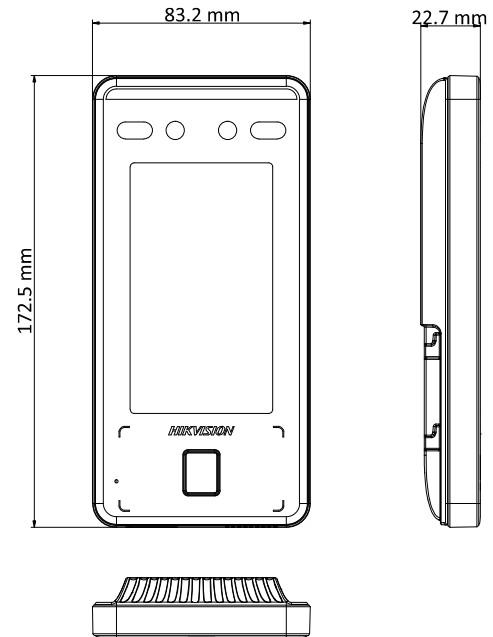

Dimension

Face Recognition Terminals