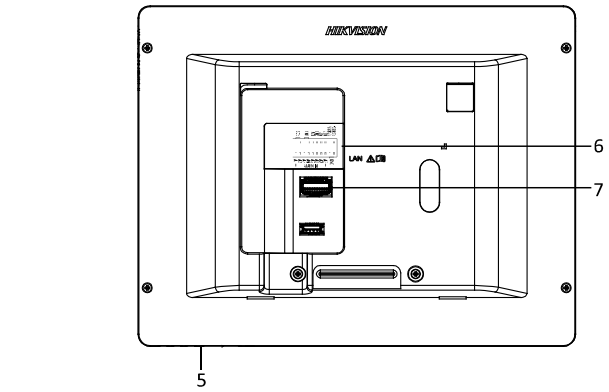

Network Indoor Station