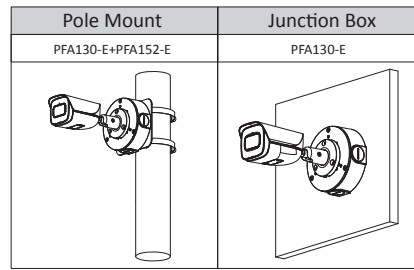

**Power**

Power Supply	12V DC/PoE (802.3af)
Power Consumption	< 5.4W

**Environment**

Operating Conditions	-40°C to +60°C (-40°F to +140°F)/less than≤95%
----------------------	--

Storage Conditions	-40°C to +60°C (-40°F to +140°F)
Ingress Protection	IP67
<b>Structure</b>	
Casing	Metal
Dimensions	192.7 mm × 70.5 mm × 66.4 mm (632.2" × 231.3" × 217.8") (L × W × H)
Net Weight	590 g (1.3lb)
Gross Weight	780 g (1.7lb)