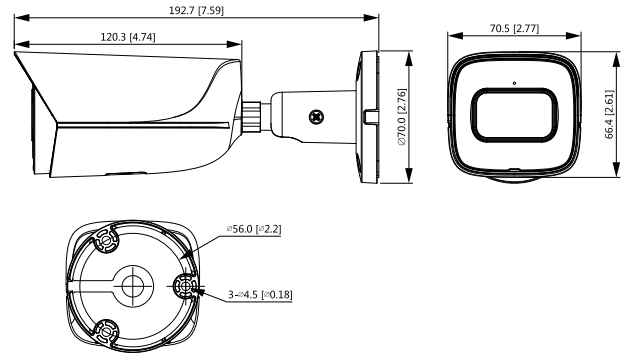

**Power**

Power Supply	12V DC/PoE (802.3af)
Power Consumption	< 5.4W

**Environment**

Operating Conditions	-40°C to +60°C (-40°F to +140°F)/less than≤95%
----------------------	--

Storage Conditions	-40°C to +60°C (-40°F to +140°F)
Ingress Protection	IP67
<b>Structure</b>	
Casing	Metal
Dimensions	192.7 mm × 70.5 mm × 66.4 mm (632.2" × 231.3" × 217.8") (L × W × H)
Net Weight	590 g (1.3lb)
Gross Weight	780 g (1.7lb)

## Dimensions (mm[inch])

Ordering Information		
Type	Part Number	Description
5MP Camera	DH-IPC-HFW3541EP-SA	5MP Lite AI IR Fixed focal Bullet Network Camera,PAL
	DH-IPC-HFW3541EN-SA	5MP Lite AI IR Fixed focal Bullet Network Camera,NTSC
Accessories (optional)	PFA130-E	Junction Box
	PFA152-E	Pole Mount
	PFM321D	DC12V1A Power Adapter
	LR1002-1ET/1EC	Single-port Long Reach Ethernet Over Coax Extender
	PFM900-E	Integrated Mount Tester
	PFM114	TLC SD Card