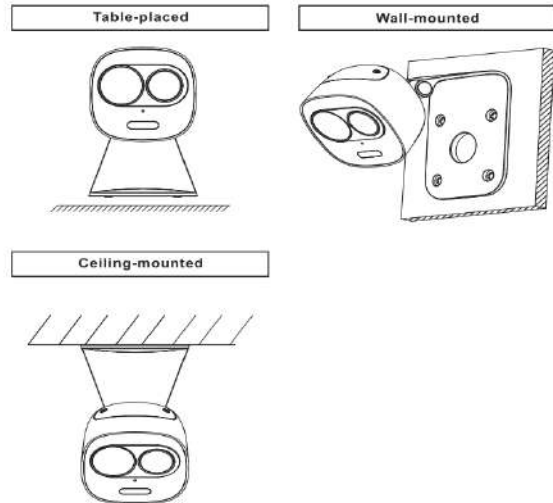

Environmental

Operating Conditions	-20° C ~ +50° C (-4° F ~ +122° F) / Less than 95% RH
Storage Conditions	-20° C ~ +50° C (-4° F ~ +122° F) / Less than 95% RH
Ingress Protection	IP66
Vandal Resistance	N/A

Construction

Casing	Metal
Dimensions	97.6mm×75.1mm×119mm(3.84"x2.96"x4.69")
Net Weight	0.38kg(0.84lb)
Gross Weight	0.63kg(1.39)

Ordering Information

Type	Part Number	Description
8MP camera	DH-IPC-HFW1831CP-PIR-0280B	8MP WDR IR Mini Bullet Network Camera,PAL
	DH-IPC-HFW1831CN-PIR-0280B	8MP WDR IR Mini Bullet Network Camera,NTSC
	IPC-HFW1831CP-PIR-0280B	8MP WDR IR Mini Bullet Network Camera,PAL
	IPC-HFW1831CN-PIR-0280B	8MP WDR IR Mini Bullet Network Camera,NTSC

Mounting