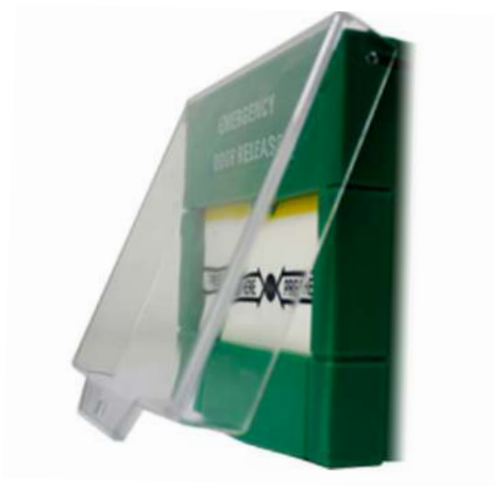

## COVER FOR DOOR EXIT

### Overview

Protective lift up covers suitable for X2-EXIT-017, X2-EXIT-018 call points.

### Ordering Information

Part Number	Description
X2-EXIT-020	Protective lift up covers suitable for X2-EXIT-017, X2-EXIT-018

X2-EXIT-020