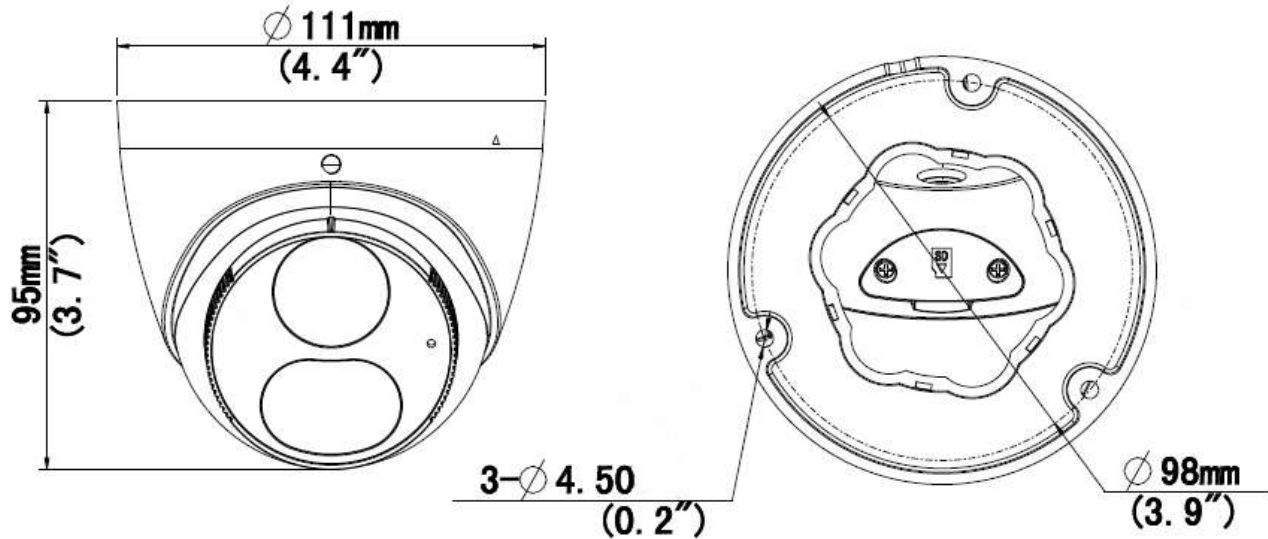

EN 61000-3-3-2013
Safety	IEC 62368-1 EN 62368-1 UL 62368-1
Environment	CE-ROHS (2011/65/EU;(EU)2015/863); WEEE (2012/19/EU); REACH (Regulation (EC) No 1907/2006)
General	
Power	DC 12V±25%, PoE (IEEE 802.3af)
	Power consumption: Max 10.5W
Power Interface	Ø 5.5mm coaxial power plug
Dimensions (L x W x H)	Φ111 x 95mm (Φ4.4" x 3.7")
Weight	0.48kg (1.058lb)
Material	Metal + Plastic
Working Environment	-30°C ~ 60°C (-22°F ~ 140°F), Humidity: ≤95% RH (non-condensing)
Storage Environment	-30°C ~ 60°C (-22°F ~ 140°F), Humidity: ≤95% RH (non-condensing)
Surge Protection	4KV
Reset Button	N/A
Protection	Ingression protection: IP67

Dimensions

Accessories

TR-JB03-G-IN

TR-JB07/WM03-G-IN

TR-WM03-D-IN

TR-UM06-E-IN

TR-UP06-IN

TR-A01-IN