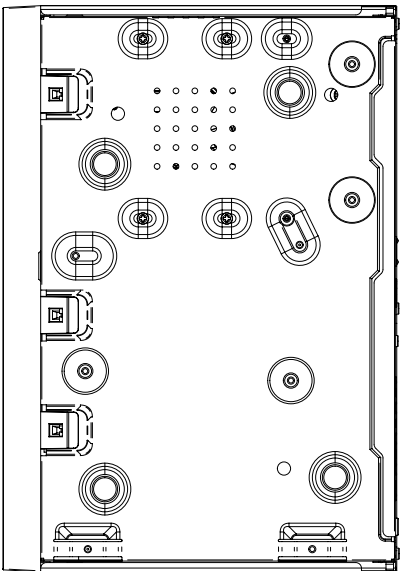

Functions

Camera Setup	Item	IP address, Add profile edit, Bitrate, Compression, GOP, Quality, Camera MD setup, Wisestream, Dynamic GOV/FPS, VA Setup Camera video setup (Simple focus, Brightness/Contrast, Flip/Mirror, IRIS, WDR, D&N, SSNR, Shutter, SSSDR, DIS), Fisheye Dewarping Mode, Hallway View Setup, Camera Webpage
PTZ	Control	Via GUI, Webviewer
Smart phone	Support Model	iOS, Android
	Protocol Support	RTP, RTSP, HTTP, HTTPS, CGI(SUNAPI)
	Control	Live(Multi-Profile Support), Playback
	Max. Remote Users	Search(3), Live Unicast(10)
Redundancy	ARB	Support
Easy configuration		P2P(QR code)
Interface		
HDMI		1EA
Ethernet		RJ-45(10/100/1000BASE-T) x 1 RJ-45(PoE+) x 8
USB		2EA(Front 1, Rear 1)
System		
System Control		Mouse, IR remocon, Web
Language		English, French, German, Italian, Spanish, Russian, Turkish, Polish, Dutch, Swedish, Czech, Portuguese, Danish, Rumanian, Serbian, Croatian, Hungarian, Greek, Norwegian, Finnish, Korean, Chinese, Japanese, Thai, Vietnamese
Environmental		
Operating Temperature		0°C to +40°C(32°F to 104°F)
Operating Humidity		20% ~ 85% RH
Electrical		
Power Input		54VDC / 1.67A
Power Consumption		Max. 76.2W(1HDD, PoE on) Max. 8.1W(1HDD, PoE off)
PoE Budget		Max. 65W
Mechanical		
Color / Material		Black / Metal
Dimension (WxHxD)		W300.0 x H47.1 x D208.4 mm (11.8" x 1.85" x 8.2") (1U)
Weight		1.01Kg (2.23lb)

208.7 [8.22]

300 [11.81]

47 [1.85]

51.9 [2.04]

3	파생 MODEL 2	QRN-8205
2	파생 MODEL 1	LRN-8108
1	BASIC MODEL	'19.11.12
No.	MODEL NAME	QRN-811

Unit:mm[inch] SCALE:1/1 Hanwha Techwin

© Hanwha Techwin Co., Ltd. All rights reserved.