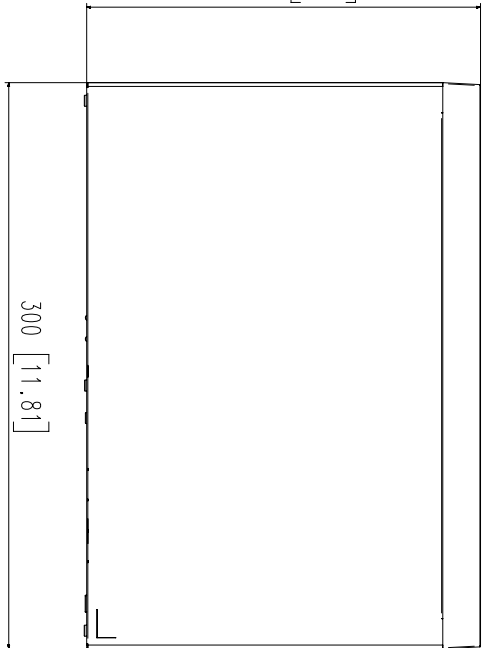

208.7 [8.22]

300 [11.81]

47 [1.85]

51.9 [2.04]

3	파생 MODEL 2	QRN-8205
2	파생 MODEL 1	LRN-8108
1	BASIC MODEL	'19.11.12
No.	MODEL NAME	QRN-811

Unit:mm[inch] SCALE:1/1 Hanwha Techwin

© Hanwha Techwin Co., Ltd. All rights reserved.