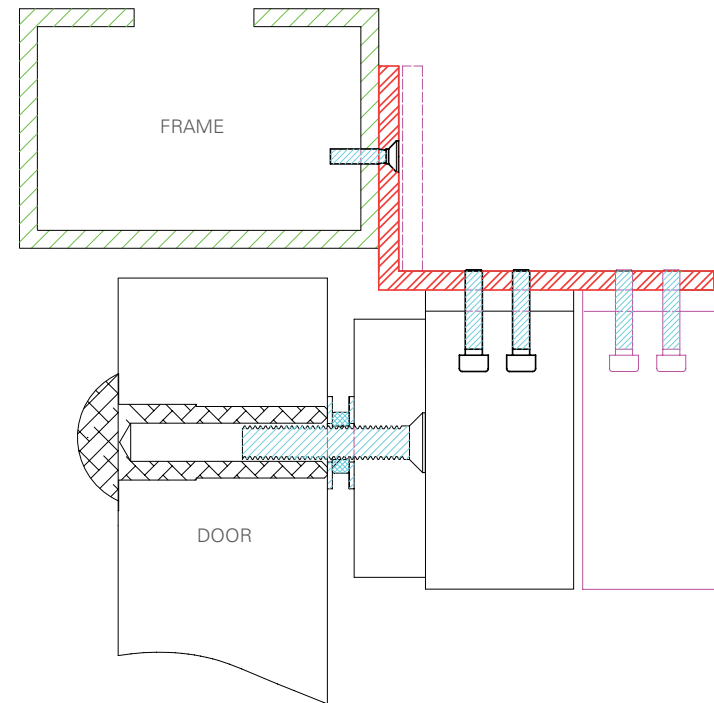

ACCESSORIES

Electromagnetic Locks

Adjustable "L" and "Z" brackets for inward opening doors

PART NO.	BRACKET TO SUIT
AMZB1-LP	EM5700 / EM5000
AMZB1D-LP	EM5700D
AMZB1-LP-DSS	EM5700M
AMZB1D-LPDSS	EM5700DM
AMZB4-LP	EM3500 / EM4700 / EM3500M
AMZB4D-LP	EM3500D / EM3500DM
AMZB3	CCW30S / EM4500

LOX
LOCKING

LOX LOCKING PTY LTD | www.loxlocking.com.au

LOX[®]

ACCESSORIES

Electromagnetic Locks

Adjustable "L" bracket for narrow door frames

PART NO.	BRACKET TO SUIT
AMLB1	EM5700 / EM5700M
2 X AMLB1	EM5700D / EM5700DM
AMLB4	EM3500 / EM3500M
2 X AMLB4	EM3500D / EM3500DM

Non adjustable "L" bracket

PART NO.	BRACKET TO SUIT
AMFB1	EM5700 / EM5700M
AMFB3	CCW30S
AMFB4	EM3500 / EM3500M

ACCESSORIES

Electromagnetic Locks

Stick on armature plate holder for glass doors
(Recommended 3M-VHB tape, not supplied)

PART NO.	BRACKET TO SUIT
AMAB1	EM5700
2 X AMAB1	EM5700D
AMAB1-DSS	EM5700M
2 x AMAB1-DSS	EM5700DM
AMAB4	EM3500 / EM3500M
2 X AMAB4	EM3500D / EM3500DM

ACCESSORIES

Electromagnetic Locks

Glass door bracket "U-Profile"
to fix armature plate to 10-12mm glass door