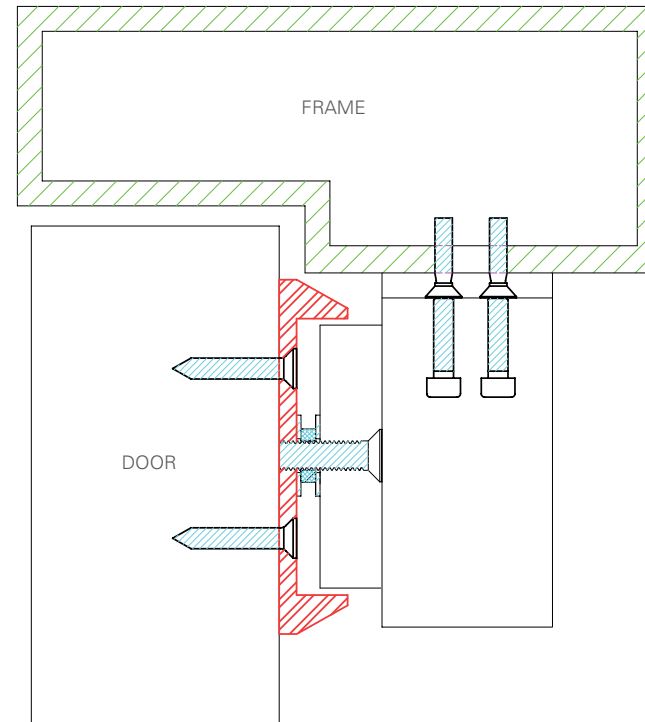

Non adjustable "L" bracket

PART NO.	BRACKET TO SUIT
AMFB1	EM5700 / EM5700M
AMFB3	CCW30S
AMFB4	EM3500 / EM3500M

ACCESSORIES

Electromagnetic Locks

Stick on armature plate holder for glass doors
(Recommended 3M-VHB tape, not supplied)

PART NO.	BRACKET TO SUIT
AMAB1	EM5700
2 X AMAB1	EM5700D
AMAB1-DSS	EM5700M
2 x AMAB1-DSS	EM5700DM
AMAB4	EM3500 / EM3500M
2 X AMAB4	EM3500D / EM3500DM

ACCESSORIES

Electromagnetic Locks

Glass door bracket "U-Profile"
to fix armature plate to 10-12mm glass door