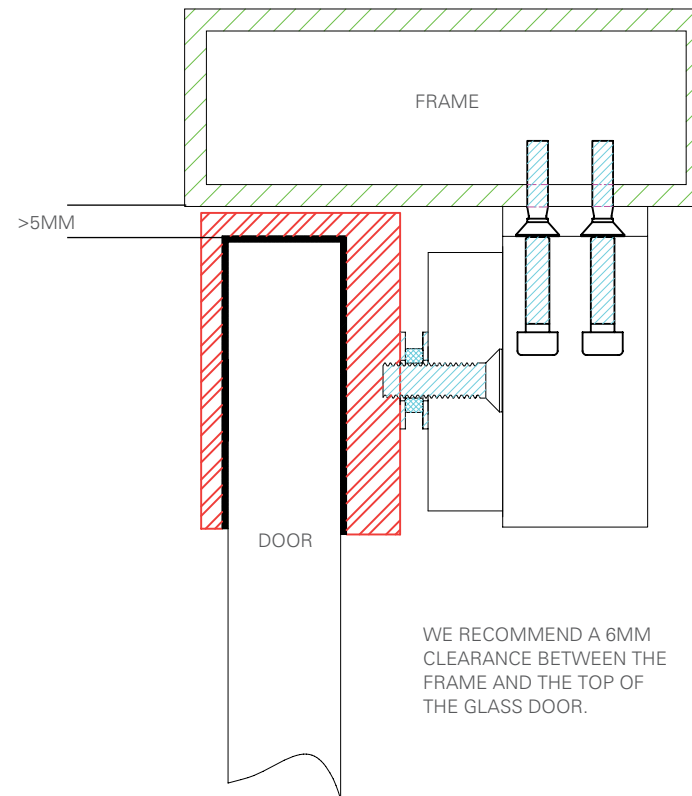

Non adjustable "L" bracket

PART NO.	BRACKET TO SUIT
AMFB1	EM5700 / EM5700M
AMFB3	CCW30S
AMFB4	EM3500 / EM3500M

ACCESSORIES

Electromagnetic Locks

Stick on armature plate holder for glass doors
(Recommended 3M-VHB tape, not supplied)

PART NO.	BRACKET TO SUIT
AMAB1	EM5700
2 X AMAB1	EM5700D
AMAB1-DSS	EM5700M
2 x AMAB1-DSS	EM5700DM
AMAB4	EM3500 / EM3500M
2 X AMAB4	EM3500D / EM3500DM

ACCESSORIES

Electromagnetic Locks

Glass door bracket "U-Profile"
to fix armature plate to 10-12mm glass door

PART NO.	BRACKET TO SUIT
AMGB1-12	EM5700
2 X AMGB1-12	EM5700D
AMGB1-12-DSS	EM5700M
2 x AMGB1-12-DSS	EM5700DM
AMGB4-12	EM3500 / EM3500M
2 X AMGB4-12	EM3500D / EM3500DM

LOX
LOCKING

LOX LOCKING PTY LTD | www.loxlocking.com.au