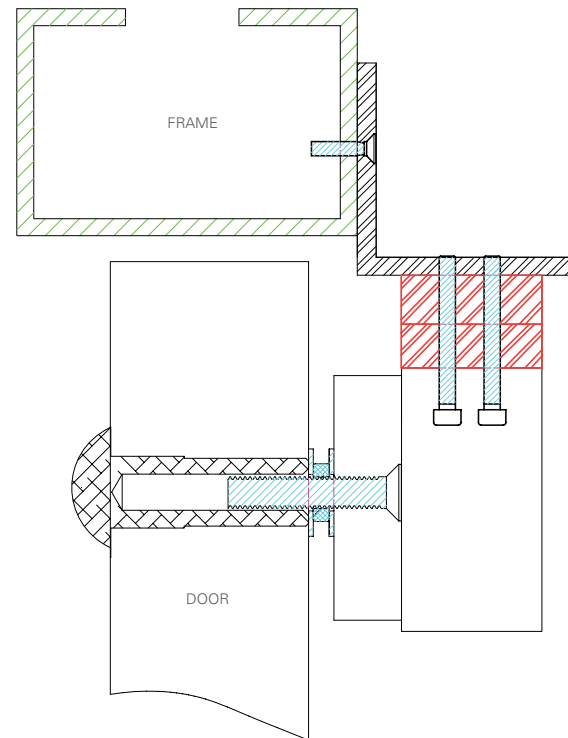

PART NO.	BRACKET TO SUIT
AMGB1-12	EM5700
2 X AMGB1-12	EM5700D
AMGB1-12-DSS	EM5700M
2 x AMGB1-12-DSS	EM5700DM
AMGB4-12	EM3500 / EM3500M
2 X AMGB4-12	EM3500D / EM3500DM

LOX
LOCKING

LOX LOCKING PTY LTD | www.loxlocking.com.au

LOX[®]

ACCESSORIES

Electromagnetic Locks

Mounting Plate for packing out magnets

PART NO.	MOUNTING PLATE TO SUIT
CCW30S-MP	CCW30S
EM3500-MP	EM3500 / EM3500M
EM3500D-MP	EM3500D / EM3500DM
EM5700-MP	EM5700 / EM5700M
EM5700D-MP	EM5700D / EM5700DM