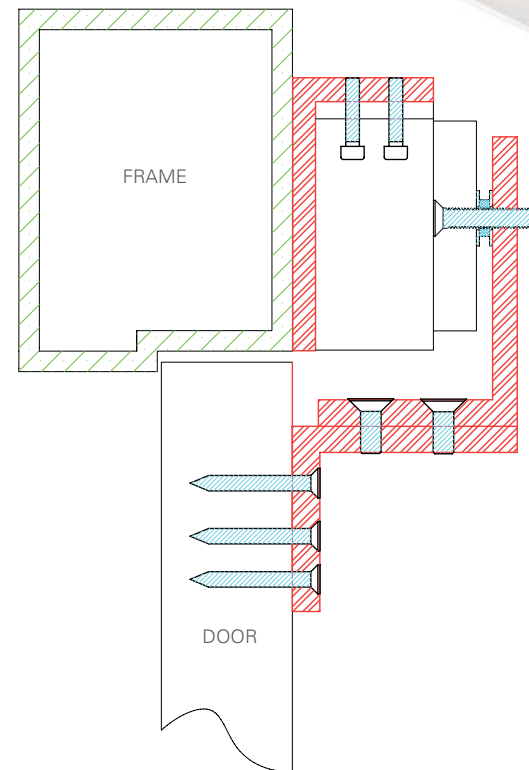

ACCESSORIES

Electromagnetic Locks

Adjustable "L" and "Z" brackets for inward opening doors

PART NO.	BRACKET TO SUIT
AMZB1-LP	EM5700 / EM5000
AMZB1D-LP	EM5700D
AMZB1-LP-DSS	EM5700M
AMZB1D-LPDSS	EM5700DM
AMZB4-LP	EM3500 / EM4700 / EM3500M
AMZB4D-LP	EM3500D / EM3500DM
AMZB3	CCW30S / EM4500

LOX
LOCKING

LOX LOCKING PTY LTD | www.loxlocking.com.au

LOX[®]

ACCESSORIES

Electromagnetic Locks

Adjustable "L" bracket for narrow door frames

PART NO.	BRACKET TO SUIT
AMLB1	EM5700 / EM5700M
2 X AMLB1	EM5700D / EM5700DM
AMLB4	EM3500 / EM3500M
2 X AMLB4	EM3500D / EM3500DM

Non adjustable "L" bracket

PART NO.	BRACKET TO SUIT
AMFB1	EM5700 / EM5700M
AMFB3	CCW30S
AMFB4	EM3500 / EM3500M

ACCESSORIES

Electromagnetic Locks

Stick on armature plate holder for glass doors
(Recommended 3M-VHB tape, not supplied)

PART NO.	BRACKET TO SUIT
AMAB1	EM5700
2 X AMAB1	EM5700D
AMAB1-DSS	EM5700M
2 x AMAB1-DSS	EM5700DM
AMAB4	EM3500 / EM3500M
2 X AMAB4	EM3500D / EM3500DM

ACCESSORIES

Electromagnetic Locks

Glass door bracket "U-Profile"
to fix armature plate to 10-12mm glass door