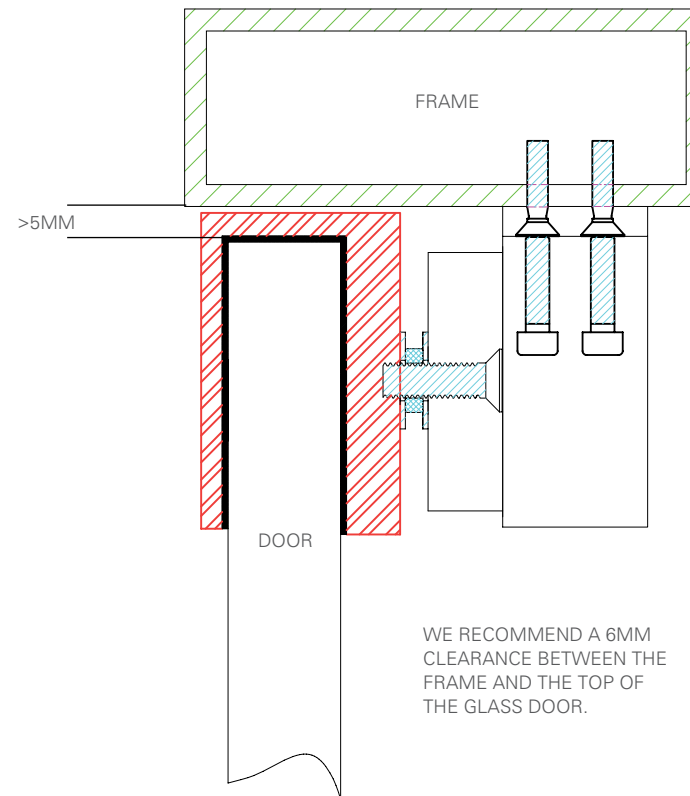

## Electromagnetic Locks

Stick on armature plate holder for glass doors  
(Recommended 3M-VHB tape, not supplied)

PART NO.	BRACKET TO SUIT
AMAB1	EM5700
2 X AMAB1	EM5700D
AMAB1-DSS	EM5700M
2 x AMAB1-DSS	EM5700DM
AMAB4	EM3500 / EM3500M
2 X AMAB4	EM3500D / EM3500DM

## Electromagnetic Locks

Glass door bracket "U-Profile"  
to fix armature plate to 10-12mm glass door

PART NO.	BRACKET TO SUIT
AMGB1-12	EM5700
2 X AMGB1-12	EM5700D
AMGB1-12-DSS	EM5700M
2 x AMGB1-12-DSS	EM5700DM
AMGB4-12	EM3500 / EM3500M
2 X AMGB4-12	EM3500D / EM3500DM