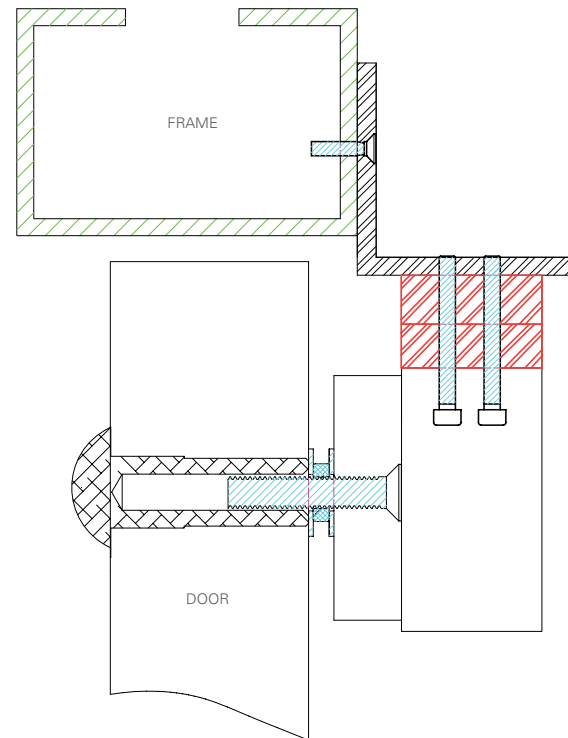

ACCESSORIES

Electromagnetic Locks

Mounting Plate for packing out magnets

PART NO.	MOUNTING PLATE TO SUIT
CCW30S-MP	CCW30S
EM3500-MP	EM3500 / EM3500M
EM3500D-MP	EM3500D / EM3500DM
EM5700-MP	EM5700 / EM5700M
EM5700D-MP	EM5700D / EM5700DM