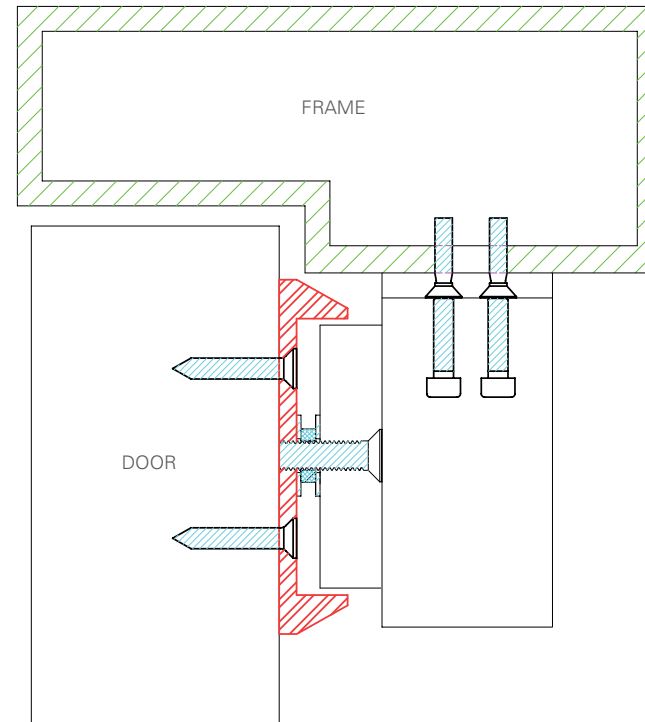

## Electromagnetic Locks

Adjustable "L" bracket for narrow door frames

PART NO.	BRACKET TO SUIT
AMLB1	EM5700 / EM5700M
2 X AMLB1	EM5700D / EM5700DM
AMLB4	EM3500 / EM3500M
2 X AMLB4	EM3500D / EM3500DM

Non adjustable "L" bracket

## Electromagnetic Locks

Stick on armature plate holder for glass doors  
(Recommended 3M-VHB tape, not supplied)

PART NO.	BRACKET TO SUIT
AMAB1	EM5700
2 X AMAB1	EM5700D
AMAB1-DSS	EM5700M
2 x AMAB1-DSS	EM5700DM
AMAB4	EM3500 / EM3500M
2 X AMAB4	EM3500D / EM3500DM