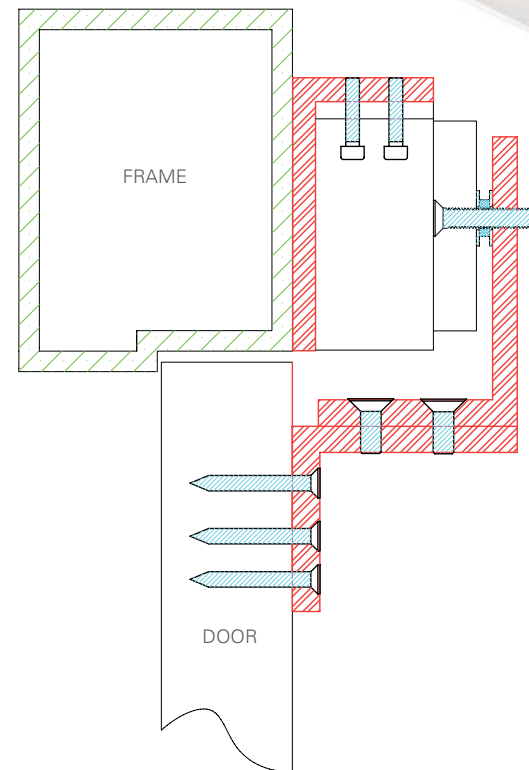

## Electromagnetic Locks

Adjustable "L" and "Z" brackets for inward opening doors

PART NO.	BRACKET TO SUIT
AMZB1-LP	EM5700 / EM5000
AMZB1D-LP	EM5700D
AMZB1-LP-DSS	EM5700M
AMZB1D-LPDSS	EM5700DM
AMZB4-LP	EM3500 / EM4700 / EM3500M
AMZB4D-LP	EM3500D / EM3500DM
AMZB3	CCW30S / EM4500