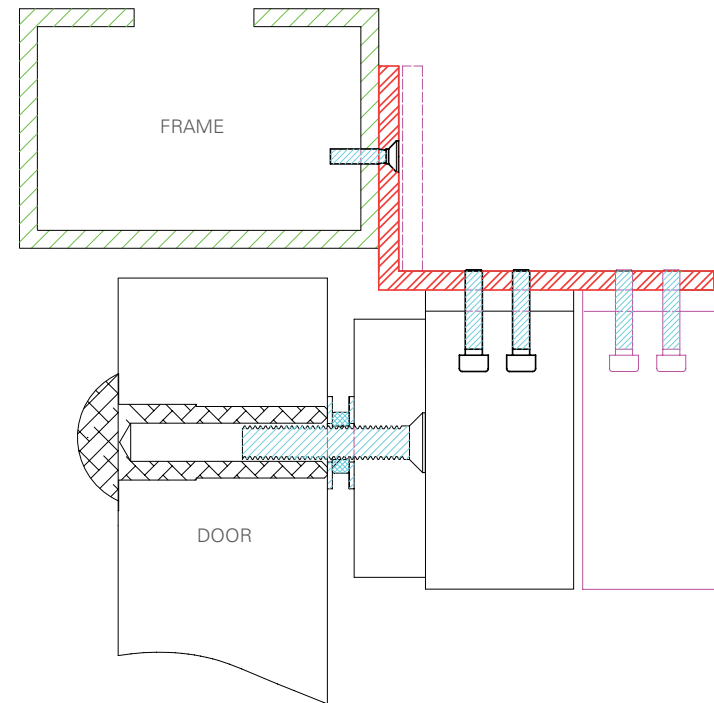

ACCESSORIES

Electromagnetic Locks

Adjustable "L" bracket for narrow door frames

PART NO.	BRACKET TO SUIT
AMLB1	EM5700 / EM5700M
2 X AMLB1	EM5700D / EM5700DM
AMLB4	EM3500 / EM3500M
2 X AMLB4	EM3500D / EM3500DM

Non adjustable "L" bracket

PART NO.	BRACKET TO SUIT
AMFB1	EM5700 / EM5700M
AMFB3	CCW30S
AMFB4	EM3500 / EM3500M