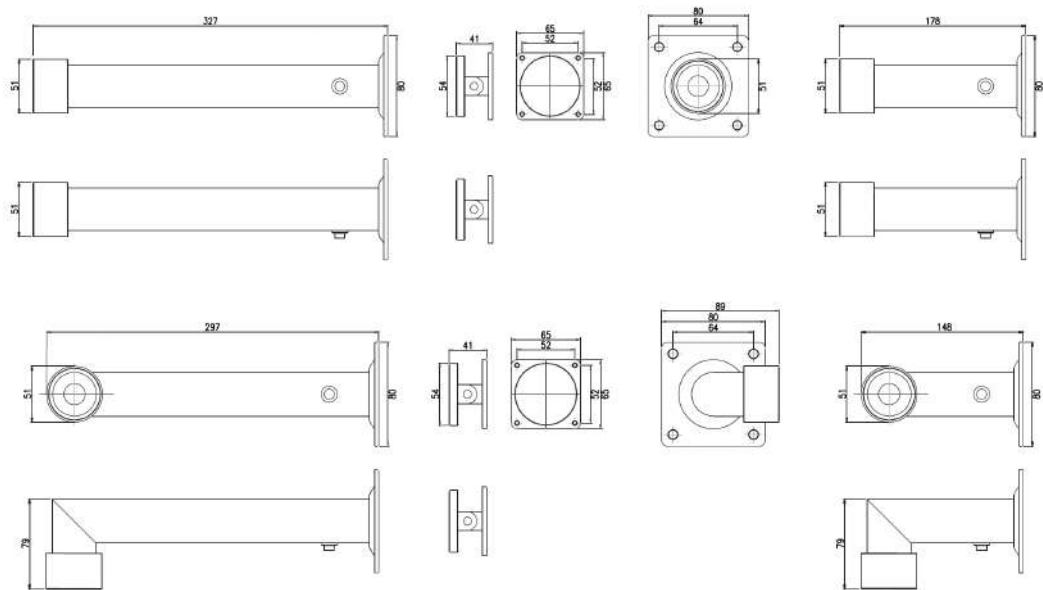

### SPECIFICATIONS

35770-150	150MM WALL OR FLOOR 90 DEGREE HOLD OPEN MAGNET
35770-300	300MM WALL OR FLOOR 90 DEGREE HOLD OPEN MAGNET
HOLDING STRENGTH	UP TO 50KG
VOLTAGE/CURRENT	DUAL VOLTAGE 12/24VDC 12VDC = 140mA 24VDC = 70mA
ENVIRONMENTAL	OPERATIONAL TEMPERATURE RANGE - 0 DEG. C TO 55 DEG. C.

## PRODUCT DIMENSIONS

Dimensions (mm)