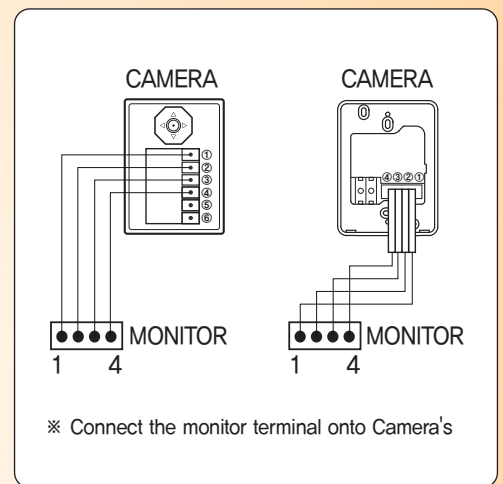

Camera connection wiring

* Caution for Camera Installation

When turned on, the monitor automatically detects if video signal(CAM1) is NTSC or PAL.
So, after connecting camera(CAM1), the monitor should be turned on again.

Specifications

Monitor	Model number	KCV-504		KCV-D504	
	Power Source	AC90V-AC240V 50/60Hz		DC 15V-2A(JPW128KA1502N05)	
	Power Consumption	Stand by 1W, In load 8.5W(±20%)			
	Operating Temperature	0°C ~ +40°C			
	LCD	7 Inch color LCD			
	Communication System	Handsfree type			
	Wiring	Door camera wiring - Polarized 4 lines (VCC[12V] / GND / VOICE / VIDEO)			
	Mount Type	Surface mount			
Dimension	223(W) x 130(H) x 26(D) mm				
Door Camera	Model number	KC-MC30	KC-MC24	KC-C60	KC-MC20
	Power Source	DC 12V±1V(Power from Monitor)			
	Power Consumption	Max. 3W			
	Operating	-10°C ~ +50°C			
	Dimension	110(W) x 158(H) x 39(D)mm	96(W) x 127(H) x 32(D)mm	95(W) x 127(H) x 34(D)mm	40(W) x 120(H) x 22(D)mm
	Angle of Lens	Diagonal 120° (angle adjustable)	Diagonal 90°	Diagonal 90°	Diagonal 90°

* Door Camera Wiring - Polarized 4 lines (VCC[12V]/GND/VOICE/VIDEO)