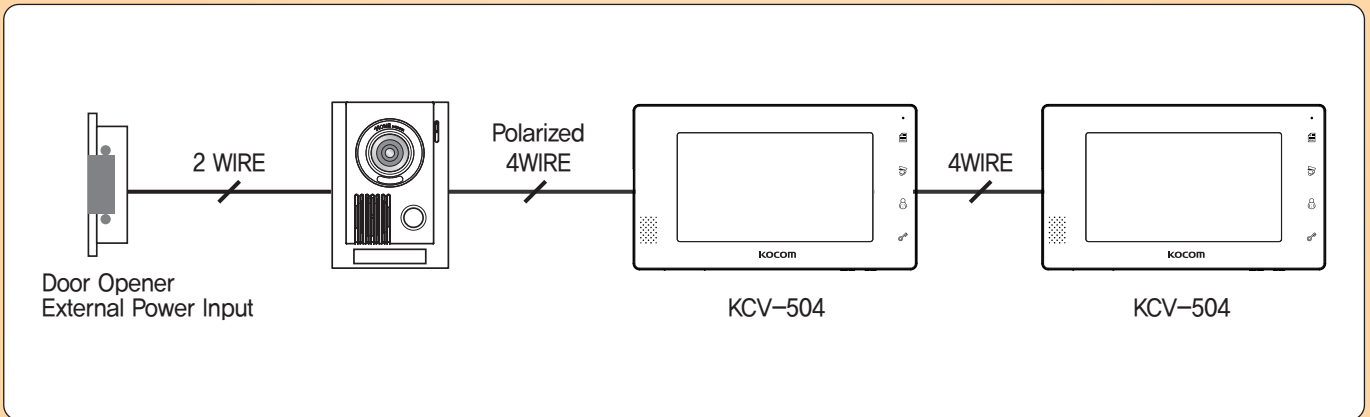

System configurations (Cam Mode)