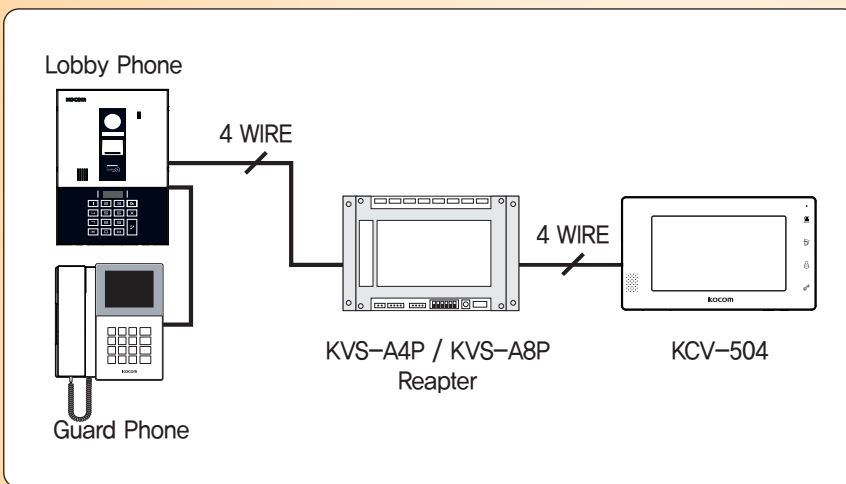

**Full Mirror Front**

**26mm Ultra Slim Design**

KCV-504/D504

 **Handsfree Videophone**  
**KCV-504/D504**

Compact Slim Design(26mm) | 7 inch digital LCD color monitor | Full Mirror Front  
Easy Icon Button | OSD function | Visitor Communication and Door Open  
Communicate with Guard Master phone | Touch button | Guard Phone, Lobby Phone Operating

## System configurations (Cam Mode)

## System configurations (System Mode)